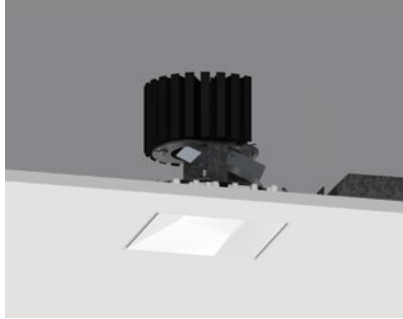

4" ProTools DL Wall Wash

Square Wall Wash

Recessed Plaster Trim

Recessed Bezel Trim

Recessed Plaster Trim (RPT)

Recessed Bezel Trim (RBT)

Ordering Information

Model	Fixation	Power ^{1,2}	CRI/CCT ⁴	Driver ⁵	Cover	Lens	Finish ⁶	Options ⁸
WG-100SPTDLWW					SWW	WWL		
WG-100SPTDLWW	RPT RBT	L M H XH TW WD ³	927 930 935 940 TW WD ³	X S D010 PEQO DALI	SWW	WWL	W S ⁷	LP CP IC WL TC

Luminaire

- 4" square downlight with 2" light aperture.
- 0.7" regressed aperture / lens providing asymmetric beam distribution optimized for even illumination of vertical surfaces.
- High-angle illumination.
- Luminaire and driver installed and maintained from below the ceiling.
- Modular interchangeability throughout the entire ProTools range of products.

Fixation

- RPT = Recessed Plaster Trim
- RBT = Recessed Bezel Trim

Power^{1,2}

- L = Low Power, 5.7W @ 350mA
- M = Mid Power, 8.4W @ 500mA
- H = High Power, 12W @ 700mA
- XH = Extra High Power, 17.8W @ 1050mA
- TW = 9W @ 500mA
- WD = 0.4 - 11.8W @ 350mA³