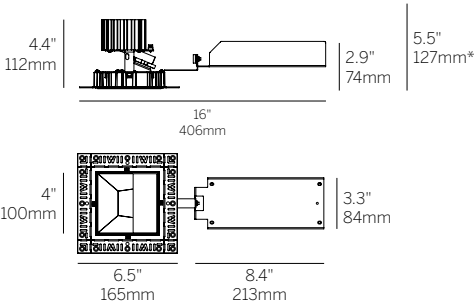

4" ProTools DL Wall Wash

Square Wall Wash

Recessed Plaster Trim

Recessed Bezel Trim

Recessed Plaster Trim (RPT)

Recessed Bezel Trim (RBT)

Ordering Information

Model	Fixation	Power ^{1,2}	CRI/CCT ⁴	Driver ⁵	Cover	Lens	Finish ⁶	Options ⁸
WG-100SPTDLWW					SWW	WWL		
WG-100SPTDLWW	RPT RBT	L M H XH TW WD ³	927 930 935 940 TW WD ³	X S D010 PEQO DALI	SWW	WWL	W S ⁷	LP CP IC WL TC

Luminaire

- 4" square downlight with 2" light aperture.
- 0.7" regressed aperture / lens providing asymmetric beam distribution optimized for even illumination of vertical surfaces.
- High-angle illumination.
- Luminaire and driver installed and maintained from below the ceiling.
- Modular interchangeability throughout the entire ProTools range of products.

Fixation

- RPT = Recessed Plaster Trim
- RBT = Recessed Bezel Trim

Power^{1,2}

- L = Low Power, 5.7W @ 350mA
- M = Mid Power, 8.4W @ 500mA
- H = High Power, 12W @ 700mA
- XH = Extra High Power, 17.8W @ 1050mA
- TW = 9W @ 500mA
- WD = 0.4 - 11.8W @ 350mA³