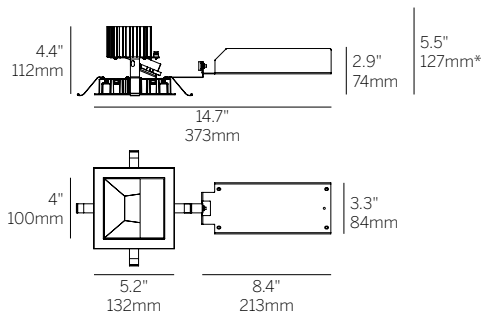

4" ProTools DL Wall Wash

Square Wall Wash

Recessed Plaster Trim

Recessed Bezel Trim

Recessed Plaster Trim (RPT)

Recessed Bezel Trim (RBT)

Ordering Information

Model	Fixation	Power ^{1,2}	CRI/CCT ⁴	Driver ⁵	Cover	Lens	Finish ⁶	Options ⁸
WG-100SPTDLWW					SWW	WWL		
WG-100SPTDLWW	RPT RBT	L M H XH TW WD ³	927 930 935 940 TW WD ³	X S D010 PEQO DALI	SWW	WWL	W S ⁷	LP CP IC WL TC

Luminaire

- 4" square downlight with 2" light aperture.
- 0.7" regressed aperture / lens providing asymmetric beam distribution optimized for even illumination of vertical surfaces.
- High-angle illumination.
- Luminaire and driver installed and maintained from below the ceiling.
- Modular interchangeability throughout the entire ProTools range of products.

Fixation

- RPT = Recessed Plaster Trim
- RBT = Recessed Bezel Trim

Power^{1,2}

- L = Low Power, 5.7W @ 350mA
- M = Mid Power, 8.4W @ 500mA
- H = High Power, 12W @ 700mA
- XH = Extra High Power, 17.8W @ 1050mA
- TW = 9W @ 500mA
- WD = 0.4 - 11.8W @ 350mA³