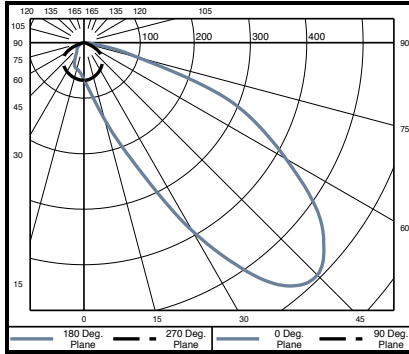

*Minimum of 5.5" (127mm) ceiling void is required to install the integral driver from below the ceiling.

Cut Out: \square 4.75" / 121mm

4" ProTools DL Wall Wash

Square Wall Wash

WG-100SPTDLWW-SWW-WWL-W

		Delivered Lumens			
Power	W	2700K	3000K	3500K	4000K
L	5.7	322	346	346	371
M	8.4	446	480	480	514
H	12	600	646	646	692
XH	17.8	841	905	905	969

Polar Plot