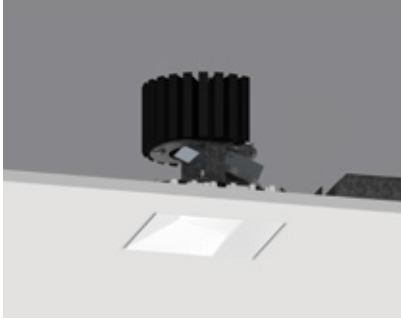

4" ProTools DL Wall Wash

Square Wall Wash

Recessed Plaster Trim

Recessed Bezel Trim

Recessed Plaster Trim (RPT)

Recessed Bezel Trim (RBT)

Ordering Information

Model	Fixation	Power ^{1,2}	CRI/CCT ⁴	Driver ⁵	Cover	Lens	Finish ⁶	Options ⁸
WG-100SPTDLWW	RPT RBT	L M H XH TW WD ³	927 930 935 940 TW WD ³	X S D010 PEQO DFPN TW	SWW WWL	WWL	W S ⁷	LP CP IC WL TC

Luminaire

- 4" square downlight with 2" light aperture.
- 0.7" regressed aperture / lens providing asymmetric beam distribution optimized for even illumination of vertical surfaces.
- High-angle illumination.
- Luminaire and driver installed and maintained from below the ceiling.
- Modular interchangeability throughout the entire ProTools range of products.

Fixation

- RPT = Recessed Plaster Trim
- RBT = Recessed Bezel Trim

Power^{1,2}

- L = Low Power, 5.7W @ 350mA
- M = Mid Power, 8.4W @ 500mA
- H = High Power, 12W @ 700mA
- XH = Extra High Power, 17.8W @ 1050mA
- TW = 9W @ 500mA
- WD = 0.4 - 11.8W @ 350mA³