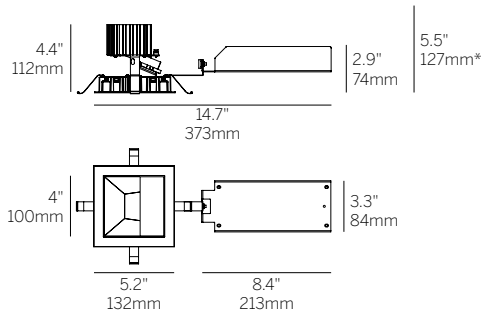

4" ProTools DL Wall Wash

Square Wall Wash

Recessed Plaster Trim

Recessed Bezel Trim

Recessed Plaster Trim (RPT)

Recessed Bezel Trim (RBT)

Ordering Information

Model	Fixation	Power ^{1,2}	CRI/CCT ⁴	Driver ⁵	Cover	Lens	Finish ⁶	Options ⁸
WG-100SPTDLWW	RPT RBT	L M H XH TW WD ³	927 930 935 940 TW WD ³	X S D010 PEQO DFPN TW	SWW WWL	WWL	W S ⁷	LP CP IC WL TC

Luminaire

- 4" square downlight with 2" light aperture.
- 0.7" regressed aperture / lens providing asymmetric beam distribution optimized for even illumination of vertical surfaces.
- High-angle illumination.
- Luminaire and driver installed and maintained from below the ceiling.
- Modular interchangeability throughout the entire ProTools range of products.

Fixation

- RPT = Recessed Plaster Trim
- RBT = Recessed Bezel Trim

Power^{1,2}

- L = Low Power, 5.7W @ 350mA
- M = Mid Power, 8.4W @ 500mA
- H = High Power, 12W @ 700mA
- XH = Extra High Power, 17.8W @ 1050mA
- TW = 9W @ 500mA
- WD = 0.4 - 11.8W @ 350mA³

Power	W	Delivered Lumens			
		2700K	3000K	3500K	4000K
L	5.7	322	346	346	371
M	8.4	446	480	480	514
H	12	600	646	646	692
XH	17.8	841	905	905	969

Polar Plot