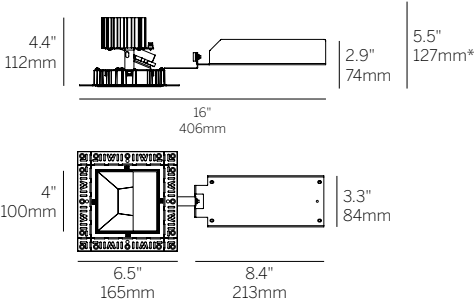

4" ProTools DL Wall Wash

Square Wall Wash

Recessed Plaster Trim

Recessed Bezel Trim

Recessed Plaster Trim (RPT)

Recessed Bezel Trim (RBT)

Ordering Information

Model	Fixation	Power ^{1,2}	CRI/CCT ⁴	Driver ⁵	Cover	Lens	Finish ⁶	Options ⁸
WG-100SPTDLWW	RPT RBT	L M H XH TW WD ³	927 930 935 940 TW WD ³	X S D010 PEQO DFPN TW	SWW WWL	WWL	W S ⁷	LP CP IC WL TC

Luminaire

- 4" square downlight with 2" light aperture.
- 0.7" regressed aperture / lens providing asymmetric beam distribution optimized for even illumination of vertical surfaces.
- High-angle illumination.
- Luminaire and driver installed and maintained from below the ceiling.
- Modular interchangeability throughout the entire ProTools range of products.

Fixation

- RPT = Recessed Plaster Trim
- RBT = Recessed Bezel Trim

Power^{1,2}

- L = Low Power, 5.7W @ 350mA
- M = Mid Power, 8.4W @ 500mA
- H = High Power, 12W @ 700mA
- XH = Extra High Power, 17.8W @ 1050mA
- TW = 9W @ 500mA
- WD = 0.4 - 11.8W @ 350mA³

Power	W	Delivered Lumens			
		2700K	3000K	3500K	4000K
L	5.7	322	346	346	371
M	8.4	446	480	480	514
H	12	600	646	646	692
XH	17.8	841	905	905	969

Polar Plot