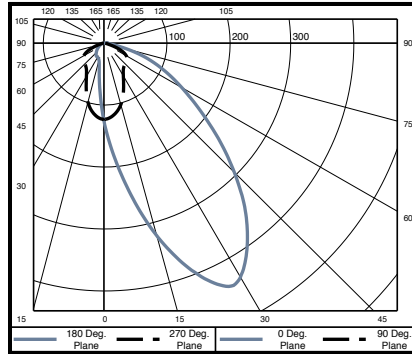

- LP = Landing Pan
- CP = Chicago Plenum Housing
- IC = IC/NC Housing
- WL = Wet Location
- TC = Thicker ceiling clip for 1" - 3" ceilings (1/16" to 1" standard ceilings without TC)

¹ Other lumen packages available, consult factory.

⁵ See power supply page for details.

⁶ See Tiger Drylac color chart: inter-lux.com/tiger

⁷ Plaster trim version includes white frame and silver cover.

⁸ To specify multiple options, select the appropriate grouped codes from the dropdown e.g. LP-WL.

4" ProTools DL Wall Wash

Round Wall Wash

WG-100RPTDLWW-RWW-WWL-W

Power	W	Delivered Lumens			
		2700K	3000K	3500K	4000K
L	5.7	267	288	288	308
M	8.4	371	399	399	427
H	12	499	537	537	575
XH	17.8	699	725	725	806

Polar Plot