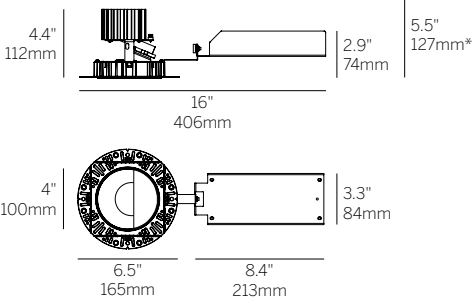

4" ProTools DL Wall Wash

Round Wall Wash

Recessed Plaster Trim

Recessed Bezel Trim

Recessed Plaster Trim (RPT)

Recessed Bezel Trim (RBT)

*Minimum of 5.5" (127mm) ceiling void is required to install the integral driver from below the ceiling.

Cut Out: Ø 4.75" / 121mm

Ordering Information

Model	Fixation	Power ^{1,2}	CRI/CCT ⁴	Driver ⁵	Cover	Lens	Finish ⁶	Options ⁸
WG-100RPTDLWW					RWW	WWL		
WG-100RPTDLWW	RPT RBT	L M H XH TW WD ³	927 930 935 940 TW WD ³	X S D010 PEQO DFPN TW	RWW	WWL	W S ⁷	LP CP IC WL TC

Luminaire

- 4" round downlight with 2" light aperture.
- 0.7" regressed aperture / lens providing asymmetric beam distribution optimized for even illumination of vertical surfaces.
- High-angle illumination.
- Luminaire and driver installed and maintained from below the ceiling.
- Modular interchangeability throughout the entire ProTools range of products.

Fixation

- RPT = Recessed Plaster Trim
- RBT = Recessed Bezel Trim

Power^{1,2}

- L = Low Power, 5.7W @ 350mA
- M = Mid Power, 8.4W @ 500mA
- H = High Power, 12W @ 700mA
- XH = Extra High Power, 17.8W @ 1050mA
- TW = 9W @ 500mA
- WD = 0.4 - 11.8W @ 350mA³