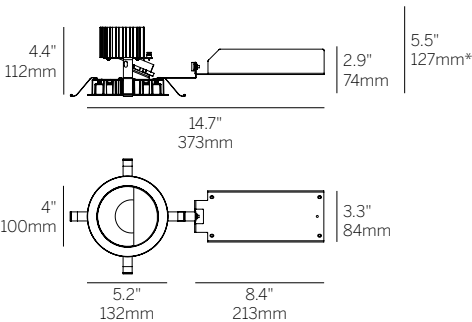

4" ProTools DL Wall Wash

Round Wall Wash

Recessed Plaster Trim

Recessed Bezel Trim

Recessed Plaster Trim (RPT)

Recessed Bezel Trim (RBT)

*Minimum of 5.5" (127mm) ceiling void is required to install the integral driver from below the ceiling.

Cut Out: Ø 4.75" / 121mm

Ordering Information

Model	Fixation	Power ^{1,2}	CRI/CCT ⁴	Driver ⁵	Cover	Lens	Finish ⁶	Options ⁸
WG-100RPTDLWW					RWW	WWL		
WG-100RPTDLWW	RPT RBT	L M H XH TW WD ³	927 930 935 940 TW WD ³	X S D010 PEQO DFPN TW	RWW	WWL	W S ⁷	LP CP IC WL TC

Luminaire

- 4" round downlight with 2" light aperture.
- 0.7" regressed aperture / lens providing asymmetric beam distribution optimized for even illumination of vertical surfaces.
- High-angle illumination.
- Luminaire and driver installed and maintained from below the ceiling.
- Modular interchangeability throughout the entire ProTools range of products.

Fixation

- RPT = Recessed Plaster Trim
- RBT = Recessed Bezel Trim

Power^{1,2}

- L = Low Power, 5.7W @ 350mA
- M = Mid Power, 8.4W @ 500mA
- H = High Power, 12W @ 700mA
- XH = Extra High Power, 17.8W @ 1050mA
- TW = 9W @ 500mA
- WD = 0.4 - 11.8W @ 350mA³