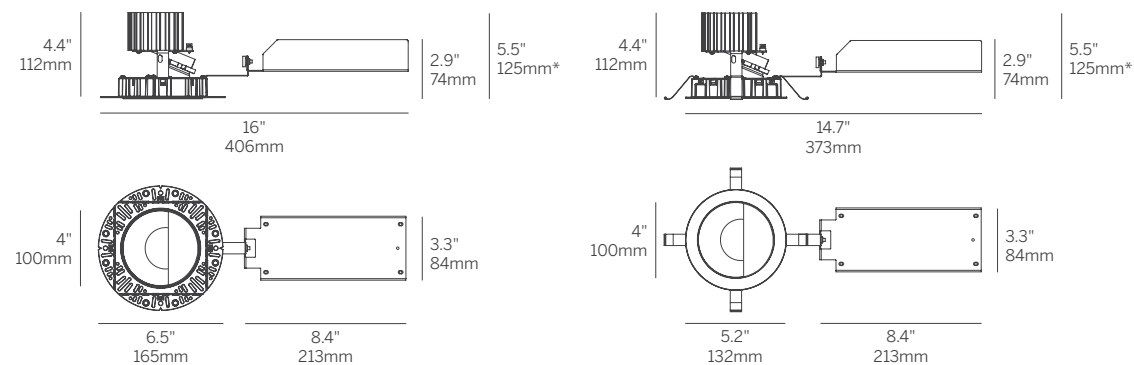

# 4" ProTools DL Wall Wash Round Wall Wash

Dedicated Wall Wash Luminaire for Even Illumination of Vertical Surfaces

- 4" round downlight with 2" light aperture.
- 0.7" regressed aperture / lens providing asymmetric beam distribution optimized for even illumination of vertical surfaces.
- High-angle illumination.
- Luminaire and driver installed and maintained from below the ceiling.
- Mounts in 1/16" to 1" surface.
- Tunable White and Warm Dim.
- Modular interchangeability throughout the entire ProTools range of products.
- Wet Location as standard option (WL).

- Housing** Die-cast aluminum for precision fit and heat dissipation  
Mounting hardware for all ceiling types; trim and trimless  
EZ clip mounting for secure installation  
Snap-in cover  
Trimless housing with Quick-Snap feature allows endless multiple combinations without specialized housings
- Covers** Flush aperture with room-side cutoff and wall wash distribution
- LED** 90+ CRI  
Low/Mid/High/Extra High output choices  
2700K, 3000K, 3500K, 4000K  
Tunable White from 1800K - 4000K  
Warm Dim from 1800 - 3000K
- Beam** Satin spread lens (TIR Optic)
- Driver** Integral and remote drivers for all dimming and non-dimming applications  
Through-wire integral driver enclosure installed from below without the need for bulky housing  
POE driver compatibility
- Installation** Not required when using the Driver Enclosure
- Housing** Optional: IC and Chicago plenum  
Optional: new construction (with j-box and driver attached)  
Optional: Landing pan for use with Driver Enclosure to locate cut-out locations
- Warranty** 5-year Limited (see complete company warranty information)
- Certifications** ETL and ETL-C for dry and damp location, CE, Wet Location rated

Recessed Plaster Trim

Recessed Bezel Trim

\*Minimum of 5.5" (127mm) ceiling void is required to install the integral driver from below the ceiling.

technical information