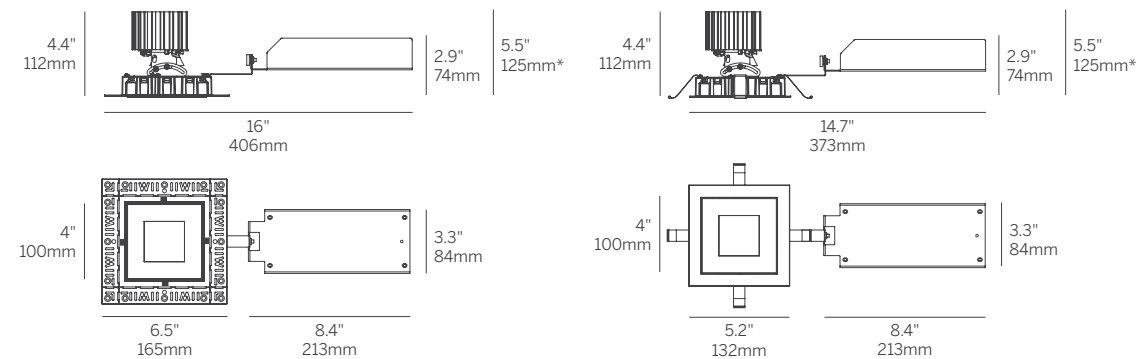

*Minimum of 5.5" (127mm) ceiling void is required to install the integral driver from below the ceiling.

technical information

4" ProTools DL Downlight Square Regressed Pinhole

Model	Fixation	Power^{1,2}	CRI/ CCT⁴	Driver⁵	Cover	Lens	Beam	Finish⁶	Options
WG-100SPTDLF	RPT RBT	L M H XH TW WD³	927 930 935 940 TW WD³	X S D010 PEQO TW	SRP	OA MPL RSC	16 32 41 65	W S⁷	LP CP IC

1. **Model**
2. WG-100SPTDLF = 4" ProTools DL Downlight
3. **Fixation**
4. RPT = Recessed Plaster Trim
   - RBT = Recessed Bezel Trim
5. **Power^{1,2}**
6. L = Low Power, 5.7W @ 350mA
   - M = Mid Power, 8.4W @ 500mA
   - H = High Power, 12W @ 700mA
   - XH = Extra High Power, 17.8W @ 1050mA
   - TW = 9W @ 500mA
   - WD = 0.4 - 11.8W @ 350mA³
7. **CRI/CCT⁴**
8. 90+ CRI (Low/Mid/High/Extra High)
9. 927 = 2700K, (494/686/923/1293 lm)
   - 930 = 3000K, (532/738/ 993/1391 lm)
   - 935 = 3500K, (532/738/993/1391 lm)
   - 940 = 4000K, (569/790/1063/1489 lm)
   - TW = Tunable White 1800 - 4000K, (610 - 1060 lm)
   - WD = Warm Dimming 1800 - 3000K, (31 - 1150 lm)³
10. **Driver⁵**
11. X = Remote driver, ordered separately
    - S = Standard non-dim driver, 120-277V
    - D010 = EldoLED, 1%, 0-10V Driver, 120-277V
    - PEQO = Lutron Hi-lume Premier 0.1% EcoSystem, SoftOn/FadeToBlack, 120-277V
    - TW = EldoLED, 0.1%, DALI dimming (TW), 120-277V
12. **Cover**
13. SRP = Square Regressed Pinhole
14. **Lens**
15. OA = Open Aperture
    - MPL = Micro-prismatic Lens
    - RSC = Satin Clear
16. **Beam**
17. 16 = 16° Beam Angle
    - 32 = 32° Beam Angle
    - 41 = 41° Beam Angle
    - 65 = 65° Beam Angle
18. **Finish⁶**
19. W = White, 15% gloss, Tiger Drylac 49/11350 (standard)
    - S = Silver, 15% gloss, Tiger Drylac49/90500⁷
20. **Options**
21. ProTools downlights require no additional options kits for remodel & new construction
22. LP = Landing Pan (specify for Acoustic Ceiling Tile installation)
    - CP = Chicago Plenum Housing
    - IC = IC/NC Housing

Whitegoods reserves the right to change any information without prior notice.

Notes

1. 1 Other lumen packages available, consult factory.
2. 2 Wattage shown does not include power supplies/drivers. System wattage adds 10-20%.
3. 3 Available with PEQO drivers only.
4. 4 Delivered lumen data shown for WG-100RPTDLF-...-SRP-OA-16-W. See page 2 of specsheet for delivered lumen data for other product configurations.
5. 5 See power supply page for details.
6. 6 See Tiger Drylac color chart: inter-lux.com/tiger
7. 7 Plaster trim version includes white frame and silver cover.