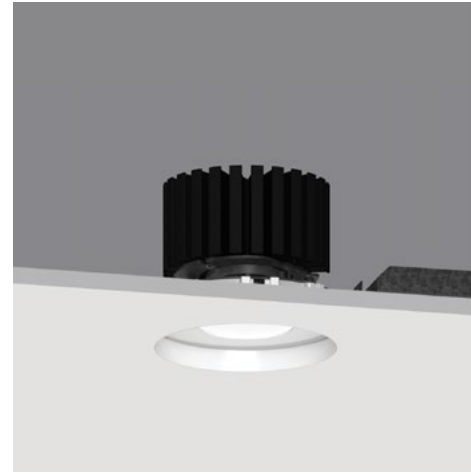

4" ProTools DL Downlight Round Regressed Pinhole

Multiple Beam Options From Regressed Source

- 4" round downlight with 2" light aperture.
- 1/2" regressed aperture / lens position provides good glare control.
- Beam Angle: Various, Cut Off: 55°.
- Open aperture, clear lens or high transmission diffuser.
- Luminaire and driver installed and maintained from below the ceiling.
- Mounts in 1/16" to 1" surface.
- Tunable White and Warm Dim.
- Modular interchangeability throughout the entire ProTools range of products.

- Housing** Die-cast aluminum for precision fit and heat dissipation
Mounting hardware for all ceiling types; trim and trimless
EZ clip mounting for secure installation
Snap-in cover
Trimless housing with Quick-Snap feature allows endless multiple combinations without specialized housings
- Covers** Round regressed pinhole - smallest aperture, maximum glare control
- LED** 90+ CRI
Low/Mid/High/Extra High output choices
2700K, 3000K, 3500K, 4000K
Tunable White from 1800K - 4000K
Warm Dim from 1800 - 3000K
- Beam** 16, 32, 41 and 65 degree beam spreads
- Driver** Integral and remote drivers for all dimming and non-dimming applications
Through-wire integral driver enclosure installed from below without the need for bulky housing
POE driver compatibility
- Installation** Not required when using the Driver Enclosure
- Housing** Optional: IC and Chicago plenum
Optional: new construction (with j-box and driver attached)
Optional: Landing pan for use with Driver Enclosure to locate cut-out locations
- Warranty** 5-year Limited (see complete company warranty information)
- Certifications** ETL and ETL-C for dry and damp location, CE

Recessed Plaster Trim

Recessed Bezel Trim

*Minimum of 5.5" (127mm) ceiling void is required to install the integral driver from below the ceiling.

technical information

4" ProTools DL Downlight Round Regressed Pinhole