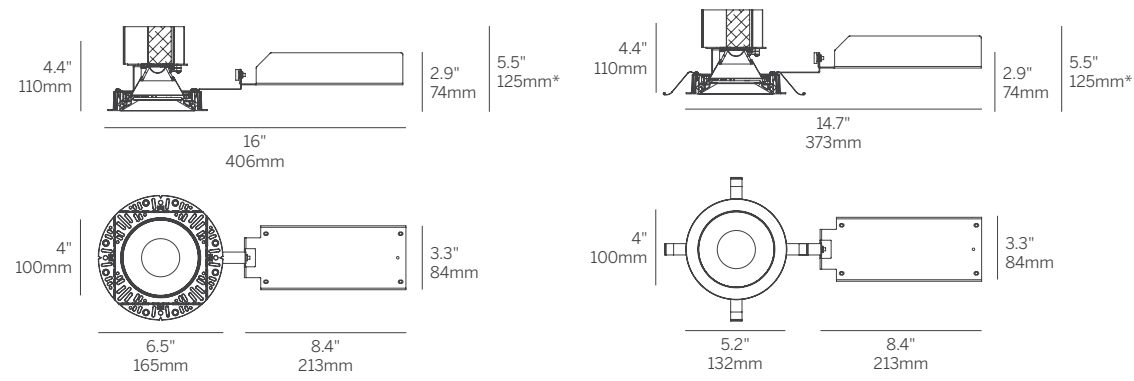

4" ProTools DL Downlight Round Regressed Pinhole

Multiple Beam Options From Regressed Source

- 4" round downlight with 2" light aperture.
- 1/2" regressed aperture / lens position provides good glare control.
- Beam Angle: Various, Cut Off: 55°.
- Open aperture, clear lens or high transmission diffuser.
- Luminaire and driver installed and maintained from below the ceiling.
- Mounts in 1/16" to 1" surface.
- Tunable White and Warm Dim.
- Modular interchangeability throughout the entire ProTools range of products.

- Housing** Die-cast aluminum for precision fit and heat dissipation
Mounting hardware for all ceiling types; trim and trimless
EZ clip mounting for secure installation
Snap-in cover
Trimless housing with Quick-Snap feature allows endless multiple combinations without specialized housings
- Covers** Round regressed pinhole - smallest aperture, maximum glare control
- LED** 90+ CRI
Low/Mid/High/Extra High output choices
2700K, 3000K, 3500K, 4000K
Tunable White from 1800K - 4000K
Warm Dim from 1800 - 3000K
- Beam** 16, 32, 41 and 65 degree beam spreads
- Driver** Integral and remote drivers for all dimming and non-dimming applications
Through-wire integral driver enclosure installed from below without the need for bulky housing
POE driver compatibility
- Installation** Not required when using the Driver Enclosure
- Housing** Optional: IC and Chicago plenum
Optional: new construction (with j-box and driver attached)
Optional: Landing pan for use with Driver Enclosure to locate cut-out locations
- Warranty** 5-year Limited (see complete company warranty information)
- Certifications** ETL and ETL-C for dry and damp location, CE

Recessed Plaster Trim

Recessed Bezel Trim

*Minimum of 5.5" (127mm) ceiling void is required to install the integral driver from below the ceiling.

technical information

4" ProTools DL Downlight Round Regressed Pinhole