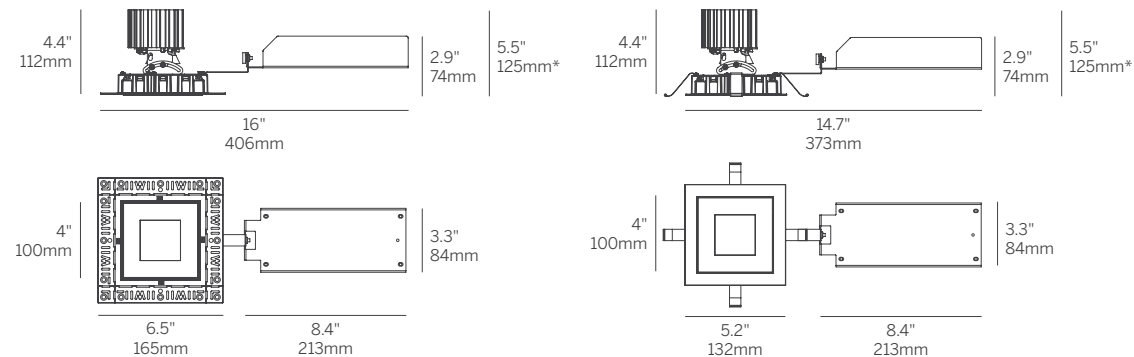

*Minimum of 5.5" (127mm) ceiling void is required to install the integral driver from below the ceiling.

technical information

4" ProTools DL Adjustable Square Regressed Pinhole

Model	Fixation	Power^{1,2}	CRI/CCT⁴	Driver⁵	Cover	Lens	Beam	Finish⁷	Options
WG-100SPTDLA	RPT RBT	L M H XH TW WD³	927 930 935 940 TW WD³	X S D010 PEQ0 TW	SRP	OA MPL RSC	16 32 41	W S⁷	LP CP IC

1. **Model**
2. WG-100SPTDLA = 4" ProTools DL Adjustable
3. **Fixation**
4. RPT = Recessed Plaster Trim
   - RBT = Recessed Bezel Trim
5. **Power^{1,2}**
6. L = Low Power, 5.7W @ 350mA
   - M = Mid Power, 8.4W @ 500mA
   - H = High Power, 12W @ 700mA
   - XH = Extra High Power, 17.8W @ 1050mA
   - TW = 9W @ 500mA
   - WD = 0.4 - 11.8W @ 350mA
7. **CRI/CCT⁴**
8. 90+ CRI (Low/Mid/High/Extra High)
9. 927 = 2700K, (494/686/923/1293 lm)
   - 930 = 3000K, (532/738/993/1391 lm)
   - 935 = 3500K, (532/738/993/1391 lm)
   - 940 = 4000K, (569/790/1063/1489 lm)
   - TW = Tunable White 1800 - 4000K, (610 - 1060 lm)
   - WD = Warm Dimming 1800 - 3000K, (31 - 1150 lm)
10. **Driver⁵**
11. X = Remote driver, ordered separately
    - S = Standard non-dim driver, 120-277V
    - D010 = EldoLED, 1%, 0-10V Driver, 120-277V
    - PEQ0 = Lutron Hi-lume Premier 0.1% EcoSystem, SoftOn/FadeToBlack, 120-277V
    - TW = EldoLED, 0.1%, DALI dimming (TW), 120-277V
12. **Cover**
13. SRP = Square Regressed Pinhole
14. **Lens**
15. OA = Open Aperture
    - MPL = Micro-prismatic Lens
    - RSC = Satin Clear
16. **Beam**
17. 16 = 16° Beam Angle
    - 32 = 32° Beam Angle
    - 41 = 41° Beam Angle
18. **Finish⁶**
19. W = White, 15% gloss, Tiger Drylac 49/11350 (standard)
    - S = Silver, 15% gloss, Tiger Drylac49/90500⁷
20. **Options**
21. ProTools downlights require no additional options kits for remodel & new construction
22. LP = Landing Pan (specify for Acoustic Ceiling Tile installation)
    - CP = Chicago Plenum Housing
    - IC = IC/NC Housing

Whitegoods reserves the right to change any information without prior notice.

Notes

1. 1 Other lumen packages available, consult factory.
2. 2 Wattage shown does not include power supplies/drivers. System wattage adds 10-20%.
3. 3 Delivered lumen data shown for WG-00SPTDLA...SRP-OA-16-W. See page 2 of specsheet for delivered lumen data for other product configurations.
4. 4 See power supply page for details.
5. 5 See Tiger Drylac color chart: inter-lux.com/tiger
6. 6 Plaster trim version includes white frame and silver cover.