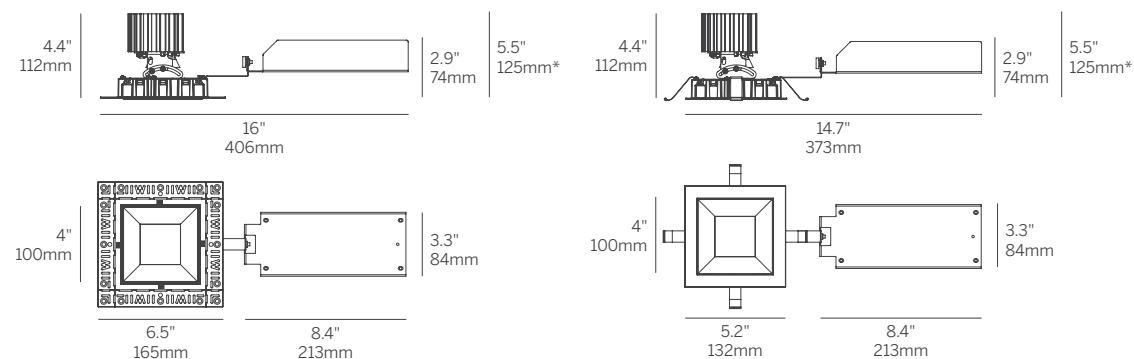

*Minimum of 5.5" (127mm) ceiling void is required to install the integral driver from below the ceiling.

technical information

4" ProTools DL Adjustable Square Recessed Cone

Model	Fixation	Power^{1,2}	CRI/CCT⁴	Driver⁵	Cover	Lens	Beam	Finish⁵	Options
WG-100SPTDLA	RPT RBT	L M H XH TW WD³	927 930 935 940 TW WD³	X S D010 PEQ0 TW	SRC	OA MPL RSC	16 32 41	W S⁷	LP CP IC WL

Model

- WG-100SPTDLA = 4" ProTools DL Adjustable

Fixation

- RPT = Recessed Plaster Trim
- RBT = Recessed Bezel Trim

Power^{1,2}

- L = Low Power, 5.7W @ 350mA
- M = Mid Power, 8.4W @ 500mA
- H = High Power, 12W @ 700mA
- XH = Extra High Power, 17.8W @ 1050mA
- TW = 9W @ 500mA
- WD = 0.4 - 11.8W @ 350mA³

CRI/CCT⁴

- 90+ CRI (Low/Mid/High/Extra High)
- 927 = 2700K, (552/766/1031/1445 lm)
- 930 = 3000K, (594/824/1110/1555 lm)
- 935 = 3500K, (594/824/1110/1555 lm)
- 940 = 4000K, (636/883/1188/1664 lm)
- TW = Tunable White 1800 - 4000K, (610 - 1060 lm)
- WD = Warm Dimming 1800 - 3000K, (31 - 1150 lm)³

Driver⁵

- X = Remote driver, ordered separately
- S = Standard non-dim driver, 120-277V
- D010 = EldoLED, 1%, 0-10V Driver, 120-277V
- PEQ0 = Lutron Hi-lume Premier 0.1% EcoSystem, SoftOn/FadeToBlack, 120-277V
- TW = EldoLED, 0.1%, DALI dimming (TW), 120-277V

Cover

- SRC = Square Recessed Cone

Lens

- OA = Open Aperture
- MPL = Micro-prismatic Lens
- RSC = Satin Clear

Beam

- 16 = 16° Beam Angle
- 32 = 32° Beam Angle
- 41 = 41° Beam Angle

Finish⁶

- W = White, 15% gloss, Tiger Drylac 49/11350 (standard)
- S = Silver, 15% gloss, Tiger Drylac49/90500⁷

Options

1. ProTools downlights require no additional options kits for remodel & new construction
2. LP = Landing Pan (specify for Acoustic Ceiling Tile installation)
   - CP = Chicago Plenum Housing
   - IC = IC/NC Housing
   - WL = Wet Location (not available with open aperture)

Whitegoods reserves the right to change any information without prior notice.

Notes

1. Other lumen packages available, consult factory.
2. Wattage shown does not include power supplies/drivers. System wattage adds 10-20%.
3. Delivered lumen data shown for WG-100SPTDLA-...-SRC-OA-16-W. See page 2 of specsheet for delivered lumen data for other product configurations.
4. See power supply page for details.
5. See Tiger Drylac color chart: inter-lux.com/tiger
6. Plaster trim version includes white frame and silver cover.