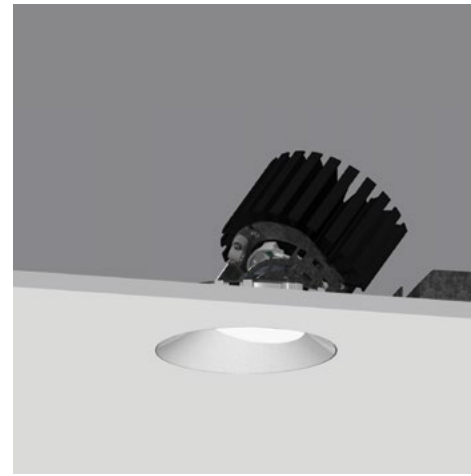

Housing Die-caste aluminum for precision fit and heat dissipation
Mounting hardware for all ceiling types; trim and trimless
EZ clip mounting for secure installation
Snap-in cover
Trimless housing with Quick-Snap feature allows endless multiple combinations without specialized housings

Covers Round asymmetric cone with minimal ceiling interruption

LED 90+ CRI
Low/Mid/High/Extra High output choices
2700K, 3000K, 3500K, 4000K
Tunable White from 1800K - 4000K
Warm Dim from 1800 - 3000K

Beam 16, 32 and 41 degree beam spreads

Driver Integral and remote drivers for all dimming and non-dimming applications
Through-wire integral driver enclosure installed from below without the need for bulky housing
POE driver compatibility

Installation Not required when using the Driver Enclosure

Housing Optional: IC and Chicago plenum
Optional: new construction (with j-box and driver attached)
Optional: Landing pan for use with Driver Enclosure to locate cut-out locations

Warranty 5-year Limited (see complete company warranty information)

Certifications ETL and ETL-C for dry and damp location, CE, Wet Location rated

Recessed Plaster Trim