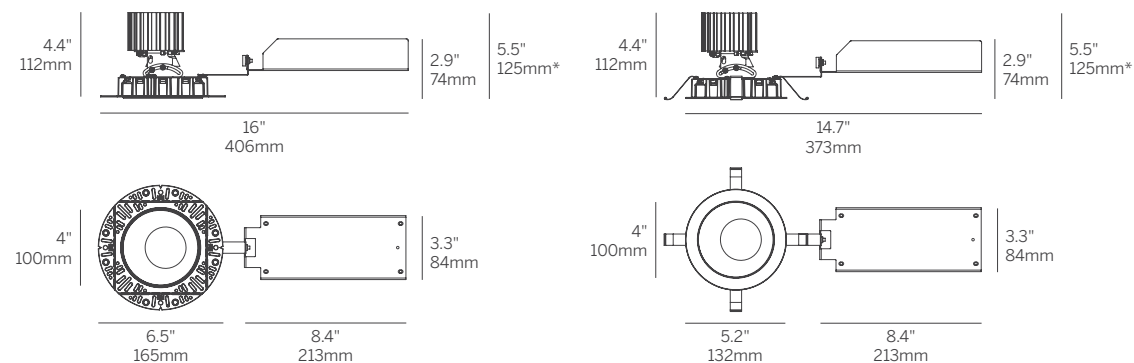

Cover

- RAC = Round Asymmetric Cone

Lens

- OA = Open Aperture
- MPL = Micro-prismatic Lens
- RSC = Satin Clear

Beam

- 16 = 16° Beam Angle
- 32 = 32° Beam Angle
- 41 = 41° Beam Angle

Finish⁶

- W = White, 15% gloss, Tiger Drylac 49/11350 (standard)
- S = Silver, 15% gloss, Tiger Drylac49/90500⁷

Options

- ProTools downlights require no additional options kits for remodel & new construction
- LP = Landing Pan (specify for Acoustic Ceiling Tile installation)
 - CP = Chicago Plenum Housing
 - IC = IC/NC Housing
 - WL = Wet Location (not available with open aperture)