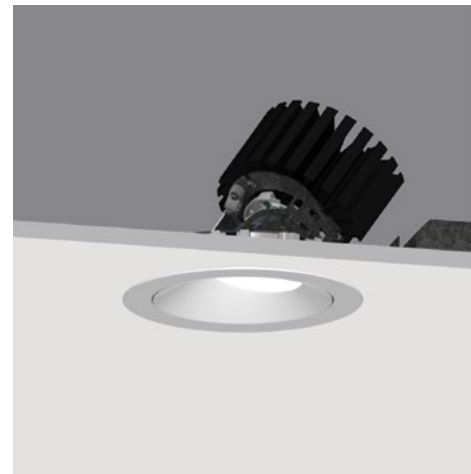

Recessed Bezel Trim

4" ProTools DL Adjustable Round Asymmetric Cone

Model	Fixation	Power^{1,2}	CRI/ CCT⁴	Driver⁵	Cover	Lens	Beam	Finish⁶	Options
WG-100RPTDLA	RPT RBT	L M H XH TW WD³	927 930 935 940 TW WD³	X S D010 PEQ0 TW	RAC	OA MPL RSC	16 32 41	W S⁷	LP CP IC WL

Model

- WG-100RPTDLA = 4" ProTools DL Adjustable

Fixation

- RPT = Recessed Plaster Trim
- RBT = Recessed Bezel Trim

Power^{1,2}

- L = Low Power, 5.7W @ 350mA
- M = Mid Power, 8.4W @ 500mA
- H = High Power, 12W @ 700mA
- XH = Extra High Power, 17.8W @ 1050mA
- TW = 9W @ 500mA
- WD = 0.4 - 11.8W @ 350mA³

CRI/CCT⁴

- 90+ CRI (Low/Mid/High/Extra High)
- 927 = 2700K, (501/695/936/1311 lm)
- 930 = 3000K, (539/748/1007/1410 lm)
- 935 = 3500K, (539/748/1007/1410 lm)
- 940 = 4000K, (577/801/1078/1510 lm)
- TW = Tunable White 1800 - 4000K, (610 - 1060 lm)
- WD = Warm Dimming 1800 - 3000K, (31 - 1150 lm)³

Driver⁵

- X = Remote driver, ordered separately
- S = Standard non-dim driver, 120-277V
- D010 = EldoLED, 1%, 0-10V Driver, 120-277V
- PEQ0 = Lutron Hi-lume Premier 0.1% EcoSystem, SoftOn/FadeToBlack, 120-277V
- TW = EldoLED, 0.1%, DALI dimming (TW), 120-277V

Cover

- RAC = Round Asymmetric Cone

Lens

- OA = Open Aperture
- MPL = Micro-prismatic Lens
- RSC = Satin Clear

Beam

- 16 = 16° Beam Angle
- 32 = 32° Beam Angle
- 41 = 41° Beam Angle

Finish⁶

- W = White, 15% gloss, Tiger Drylac 49/11350 (standard)
- S = Silver, 15% gloss, Tiger Drylac49/90500⁷

Options

1. ProTools downlights require no additional options kits for remodel & new construction
2. LP = Landing Pan (specify for Acoustic Ceiling Tile installation)
   - CP = Chicago Plenum Housing
   - IC = IC/NC Housing
   - WL = Wet Location (not available with open aperture)