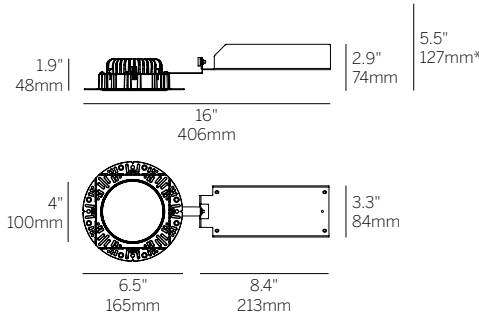

4" ProTools D Downlight

Round Flush Diffuser

Recessed Plaster Trim

Recessed Bezel Trim

Recessed Plaster Trim (RPT)

Recessed Bezel Trim (RBT)

Multiple luminaire configurations for plaster trim. See Multiple Luminaire specsheet for details.

*Minimum of 5.5" (127mm) ceiling void is required to install the integral driver from below the ceiling.

Cut Out: Ø 4.75" / 121mm

Ordering Information

WG-100RPTD					FROD	LAM		
Model	Fixation	Power ^{1,2}	CRI/CCT ³	Driver ⁴	Lens	Beam	Finish ⁵	Options
WG-100RPTD	RPT RBT	L M H	927 930 935 940	X S D010 PEQ0	FROD	LAM	W S ⁶	LP CP IC TC

Fixation

- RPT = Recessed Plaster Trim
- RBT = Recessed Bezel Trim

Power^{1,2}

- L = Low Power, 11W @ 350mA
- M = Mid Power, 15W @ 500mA
- H = High Power, 22.5W @ 700mA

CRI/CCT³

90+ CRI (Low/Mid/High Power)

Polar Plot

Cone of Light Tabulation*		
Mounting Height (Ft)	Footcandles at Nadir	Diameter (Ft)
4	28.8	5
6	12.8	7.4
8	7.2	9.9
10	4.6	12.4
12	3.2	14.8
14	2.4	17.4
16	1.8	19.8

*Tabulation uses Mid Power / 935 LED