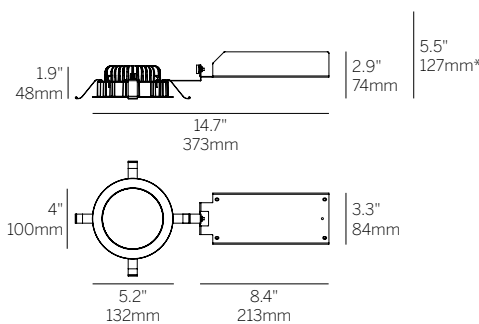

4" ProTools D Downlight

Round Flush Diffuser

Recessed Plaster Trim

Recessed Bezel Trim

Recessed Plaster Trim (RPT)

Recessed Bezel Trim (RBT)

Multiple luminaire configurations for plaster trim. See Multiple Luminaire specsheet for details.

*Minimum of 5.5" (127mm) ceiling void is required to install the integral driver from below the ceiling.

Cut Out: Ø 4.75" / 121mm

Ordering Information

WG-100RPTD					FROD	LAM		
Model	Fixation	Power ^{1,2}	CRI/CCT ³	Driver ⁴	Lens	Beam	Finish ⁵	Options
WG-100RPTD	RPT RBT	L M H	927 930 935 940	X S D010 PEQ0	FROD	LAM	W S ⁶	LP CP IC TC

Fixation

- RPT = Recessed Plaster Trim
- RBT = Recessed Bezel Trim

Power^{1,2}

- L = Low Power, 11W @ 350mA
- M = Mid Power, 15W @ 500mA
- H = High Power, 22.5W @ 700mA

CRI/CCT³

90+ CRI (Low/Mid/High Power)

Polar Plot

Cone of Light Tabulation*		
Mounting Height (Ft)	Footcandles at Nadir	Diameter (Ft)
4	28.8	5
6	12.8	7.4
8	7.2	9.9
10	4.6	12.4
12	3.2	14.8
14	2.4	17.4
16	1.8	19.8

*Tabulation uses Mid Power / 935 LED