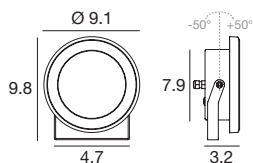

Vigilant | Underwater luminaires | 24 V | powerLEDs | Submersible | Driver remote | Adjustable | 27W

CRI 80

Steel E97666	3000 K	3582 lm	W	Spot	15
	4000 K	3834 lm	N	Medium Flood	30
				Flood	60
				Wide Flood	12

Power supply options (remote only)

OT96-D010	OT96-JBX
Osram, 10% 0-10V dim, 96W, 24V DC, 120-277VAC, supplied in a Dry location	Osram, Non-dim 24V DC, 120-277VAC, Wet location