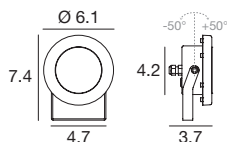

CRI 80

Steel <b>E97660</b>	3000 K	1398 lm	<b>W</b>	Medium Flood	<b>30</b>
	4000 K	1494 lm	<b>N</b>	Flood	<b>60</b>
				Wide Flood	<b>12</b>

**Power supply options (remote only)**

<b>OT96-D010</b>	<b>OT96-JBX</b>
Osram, 10% 0-10V dim, 96W, 24V DC, 120-277VAC, supplied in a Dry location	Osram, Non-dim 24V DC, 120-277VAC, Wet location