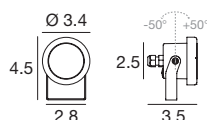

Vigilant | Underwater luminaires | 24 V | powerLEDs | Submersible | Driver remote | Adjustable | 6W

CRI 80

Steel E97659	3000 K	699 lm	W	Spot	15
	4000 K	747 lm	N	Medium Flood	30
				Flood	60
				Wide Flood	12

Power supply options (remote only)

OT96-D010	OT96-JBX
Osram, 10% 0-10V dim, 96W, 24V DC, 120-277VAC, supplied in a Dry location	Osram, Non-dim 24V DC, 120-277VAC, Wet location