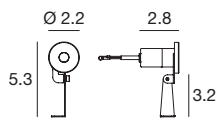

## **Materials**

AISI 316 stainless steel body

**Vigilant | Underwater luminaires | powerLEDs | Submersible | Driver remote | Adjustable | 4W 350mA**

CRI 80

Steel <b>E80314</b>	3000 K	490 lm	<b>W</b>	Spot	<b>15</b>
	4000 K	529 lm	<b>N</b>	Medium Flood	<b>30</b>
				Flood	<b>60</b>