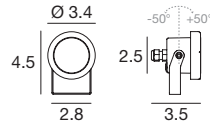

Vigilant RGB | Underwater luminaires | powerLED | Submersible | Driver remote | Adjustable | 6W 630mA

Steel	E93511	RGB	Z	Spot	15
				Medium Flood	30
				Flood	60
				Wide Flood	12

Power supply options (remote only)

PWR50W-630

DMX driver, EldoLED POWERdrive 50W
Factory pre-programmed or RDM programmable, DMX control not included/Ordered separately
50W for 1-6 Fixtures