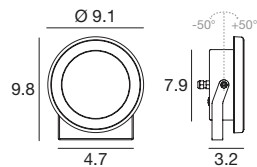

Vigilant RGB | Underwater luminaires | powerLED | Submersible | Driver remote | Adjustable | 27W 500mA

Steel	E93514	RGB	Z	Spot	15
				Medium Flood	30
				Flood	60
				Wide Flood	12

Power supply options (remote only)

PWR50W-500

DMX driver, EldoLED POWERdrive 50W
Factory pre-programmed or RDM programmable, DMX control not included/Ordered separately
50W for 1 Fixture