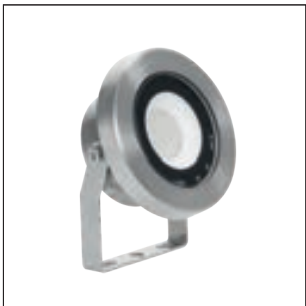

Vigilant RGB | Underwater luminaires | powerLED | Submersible | Driver remote | Adjustable | 12W 630mA

Steel	E93647	RGB	Z	Spot	15
				Medium Flood	30
				Flood	60
				Wide Flood	12

Power supply options (remote only)

PWR50W-630

DMX driver, EldoLED POWERdrive 50W
Factory pre-programmed or RDM programmable, DMX control not included/Ordered separately
50W for 1-3 Fixtures