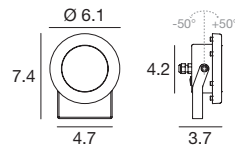

Vigilant RGB | Underwater luminaires | powerLED | Submersible | Driver remote | Adjustable | 12W 630mA

Steel	E93647	RGB	Z	Spot	15
				Medium Flood	30
				Flood	60
				Wide Flood	12

Power supply options (remote only)

PWR50W-630

DMX driver, EldoLED POWERdrive 50W
Factory pre-programmed or RDM programmable, DMX control not included/Ordered separately
50W for 1-3 Fixtures