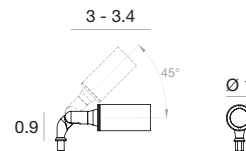

Tee_2 | Movable Spotlight | powerLED | Driver remote | Tilttable | 2W 630mA

H. 0.9 in - CRI 80

White	E90515	3000 K	233 lm	W	Adjust. 13° - 53° 85
Black	E90516	3500 K	233 lm	T	
Chrome	E90517	4000 K	249 lm	N	
Nickel	E90518	5000 K	266 lm	C	

H. 3.94 in - CRI 80

White	E90511	3000 K	233 lm	W	Adjust. 13° - 53° 85
Black	E90512	3500 K	233 lm	T	
Chrome	E90513	4000 K	249 lm	N	
Nickel	E90514	5000 K	266 lm	C	

H. 11.81 in - CRI 80

White	E90507	3000 K	233 lm	W	Adjust. 13° - 53° 85
Black	E90508	3500 K	233 lm	T	
Chrome	E90509	4000 K	249 lm	N	
Nickel	E90510	5000 K	266 lm	C	

Power supply options (remote only)

ECO30W-630	SOLO50W-630	SOLO100W-630
0-10V EldoLED ECOdrive 30W for 1-10 fixtures	0-10V EldoLED SOLOdrive 50W for 1-16 fixtures	0-10V EldoLED SOLOdrive 100W for 1-32 fixtures

technical information