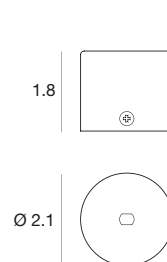

Tee_1 & Tee_2 | Driver-holder base for ceiling-mounted installation (driver excluded)

White	E99503
Black	E99504
Chrome	E99505
Nickel	E99506

technical
information