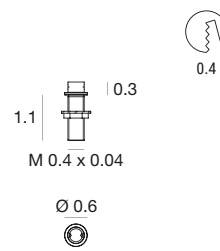

Tee | Accessory with threaded pin for recessed installation

White	E98980
Black	E98981
Chrome	E98982
Nickel	E98983