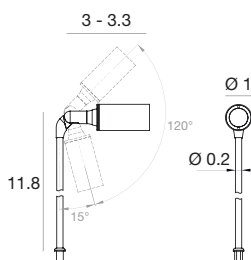

Tee_2 | Movable Spotlight | powerLED | Driver remote | Tilttable | 2W 630mA

H. 0.9 in - CRI 80

White	E90515	3000 K	233 lm	W	Adjust. 13° - 53° 85
Black	E90516	3500 K	233 lm	T	
Chrome	E90517	4000 K	249 lm	N	
Nickel	E90518	5000 K	266 lm	C	

H. 3.94 in - CRI 80

White	E90511	3000 K	233 lm	W	Adjust. 13° - 53° 85
Black	E90512	3500 K	233 lm	T	
Chrome	E90513	4000 K	249 lm	N	
Nickel	E90514	5000 K	266 lm	C	

H. 11.81 in - CRI 80

White	E90507	3000 K	233 lm	W	Adjust. 13° - 53° 85
Black	E90508	3500 K	233 lm	T	
Chrome	E90509	4000 K	249 lm	N	
Nickel	E90510	5000 K	266 lm	C	

Power supply options (remote only)

ECO30W-630	SOLO50W-630	SOLO100W-630
0-10V EldoLED ECOdrive 30W for 1-10 fixtures	0-10V EldoLED SOLOdrive 50W for 1-16 fixtures	0-10V EldoLED SOLOdrive 100W for 1-32 fixtures

technical information