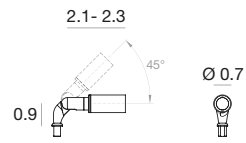

Tee_1 | Movable Spotlight | powerLED | Driver remote | Tilttable | 1W 350mA

H. 0.9 in - CRI 80

White	E90503	3000 K	146 lm	W	Adjust. 13° - 43° 85
Black	E90504	3500 K	146 lm	T	
Chrome	E90505	4000 K	156 lm	N	
Nickel	E90506	5000 K	166 lm	C	

H. 3.94 in - CRI 80

White	E90499	3000 K	146 lm	W	Adjust. 13° - 43° 85
Black	E90500	3500 K	146 lm	T	
Chrome	E90501	4000 K	156 lm	N	
Nickel	E90502	5000 K	166 lm	C	

H. 11.81 in - CRI 80

White	E90495	3000 K	146 lm	W	Adjust. 13° - 43° 85
Black	E90496	3500 K	146 lm	T	
Chrome	E90497	4000 K	156 lm	N	
Nickel	E90498	5000 K	166 lm	C	

Power supply options (remote only)

ECO30W-350	SOLO50W-350	SOLO100W-350
0-10V EldoLED ECOdrive 30W for 1-10 fixtures	0-10V EldoLED SOLOdrive 50W for 1-20 fixtures	0-10V EldoLED SOLOdrive 100W for 1-40 fixtures