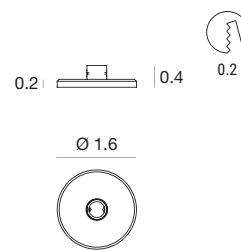

Tee_1 & Tee_2 | Accessory with fixing screws for surface installation

White	E98976
Black	E98977
Chrome	E98978
Nickel	E98979