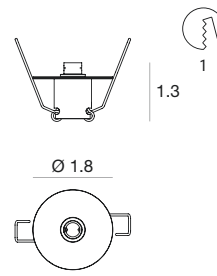

Tee | Fixing accessory with springs for recessed installation

White	E98972
Black	E98973
Chrome	E98974
Nickel	E98975