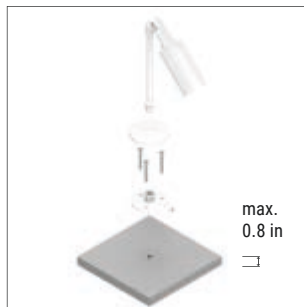

technical information

Tee | Fixing accessory with springs for recessed installation

White	E98972
Black	E98973
Chrome	E98974
Nickel	E98975

Tee | Accessory with threaded pin for recessed installation

White	E98980
Black	E98981
Chrome	E98982
Nickel	E98983

Tee_1 & Tee_2 | Accessory with fixing screws for surface installation

White	E98976
Black	E98977
Chrome	E98978
Nickel	E98979

Tee_1 & Tee_2 | Driver-holder base for ceiling-mounted installation (driver excluded)