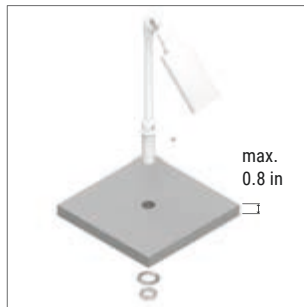

Tee | Accessory with threaded pin for recessed installation

White	E98980
Black	E98981
Chrome	E98982
Nickel	E98983