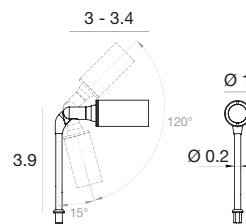

Tee_2 | Movable Spotlight | powerLED | Driver remote | Tilttable | 2W 630mA

H. 0.9 in - CRI 80

White	E90515	3000 K	233 lm	W	Adjust. 13° - 53° 85
Black	E90516	3500 K	233 lm	T	
Chrome	E90517	4000 K	249 lm	N	
Nickel	E90518	5000 K	266 lm	C	

H. 3.94 in - CRI 80

White	E90511	3000 K	233 lm	W	Adjust. 13° - 53° 85
Black	E90512	3500 K	233 lm	T	
Chrome	E90513	4000 K	249 lm	N	
Nickel	E90514	5000 K	266 lm	C	

H. 11.81 in - CRI 80

White	E90507	3000 K	233 lm	W	Adjust. 13° - 53° 85
Black	E90508	3500 K	233 lm	T	
Chrome	E90509	4000 K	249 lm	N	
Nickel	E90510	5000 K	266 lm	C	

Power supply options (remote only)

ECO30W-630	SOLO50W-630	SOLO100W-630
0-10V EldoLED ECOdrive 30W for 1-10 fixtures	0-10V EldoLED SOLOdrive 50W for 1-16 fixtures	0-10V EldoLED SOLOdrive 100W for 1-32 fixtures

technical information