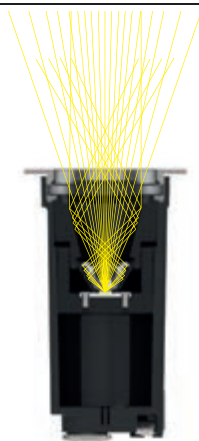

# suelo range

	2 W	4.2 W	7.2 W	13 W	30 W
<b>Suelo_R</b> ○	Ø 1.2 in	Ø 2.5 in	Ø 3.6 in	-	-
<b>Suelo_RJ</b> ○	-	Ø 2.5 in	Ø 3.6 in	-	-
<b>Suelo_RX</b> ○	-	-	Ø 4.7 in	Ø 6.7 in	Ø 9.1 in
<b>Suelo_RXJ</b> ○	-	-	Ø 4.7 in	Ø 6.7 in	-
<b>SueloPRO_R</b> ○	Ø 1.4 in	Ø 2.5 in	Ø 3.6 in	-	-
<b>SueloPRO_RX</b> ○	Ø 2 in	-	Ø 4.7 in	Ø 6.7 in	-
<b>Suelo_RX Double</b> ○	-	-	-	Ø 6.7 in (12W)	Ø 9.1 in (24W)
<b>Suelo Telescopic</b> ○	-	-	-	Ø 7.9 in	Ø 7.9 in (25W)
<b>Options</b>	HC PRO_R, PRO_RX	HC DL _R, PRO_R	HC DL _R, _RX, PRO_R, PRO_RX	HC DL _RX, PRO_R, PRO_RX	HC DL _RX
<b>CRI 80</b>	2700K 3000K 4000K	2700K 3000K 4000K	2700K 3000K 4000K RGBW (_RX)	2700K 3000K 4000K RGBW (_RX)	2700K 3000K 4000K RGBW (_RX)
<b>Standard</b>	08° 15° 30° 60° 90° Diffused	10° 20° 30° 60° 90° Diffused Elliptic Asymmetric	06° 15° 20° 30° 60° 105° Diffused Elliptic Asymmetric	06° 15° 30° 35° 45° 60° Diffused Asymmetric	06° 15° 30° 35° 60° Asymmetric
<b>Optics</b>					
<b>Pro</b>	15° 30° 60° Elliptic Diffused	20° 30° 50°	06° 15° 30° 60°	15° 30° 60° Asymmetric	-
<b>Driver</b>	Remote	Remote	Remote	Remote 120-277V On/Off (PRO_RX, _RX Double)	Remote 120-277V On/Off (_RX, _RX Double)
<b>Current</b>	C.C. C.V.	C.C. C.V.	C.C. C.V.	C.C.	C.C.

## The range

The Suelo family offers a variety of solutions for every design need: fixed and tiltable versions, small-flanged flush-mount uplights. There are PRO models with recessed optics. RGBW engines and beam control filters are also available. All models have the exclusive AquaStop® protection systems, and there are versions with 24V converters.

For full beam control and a drastically reduced glare risk, choose the Suelo PRO versions, in which the recessed source increases the screening angle, totally skimming off the secondary flow to give a cleaner, more concentrated and efficient light.