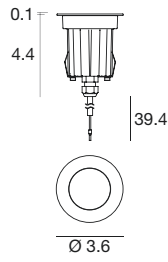

SueloPRO_R | Up-Light | powerLED | Wet location | Driver remote | Driver over | 7.2W

C.C. - 630mA

Steel/Alu	E80558	2700K	877 lm	M	Narrow Spot	06
Steel/Alu	E80559	3000K	945 lm	W	Spot	15
Steel/Alu	E80560	4000K	1013 lm	N	Medium Flood	30
					Flood	60

Power supply options (remote only)

ECO30W-630	SOLO50W-630	SOLO100W-630
0-10V EldoLED ECOdrive 30W for 1-3 fixtures	0-10V EldoLED SOLOdrive 50W for 1-4 fixtures	0-10V EldoLED SOLOdrive 100W for 1-8 fixtures

C.V. - 24V

Steel/Alu	E80564	2700K	877 lm	M	Narrow Spot	06
Steel/Alu	E80565	3000K	945 lm	W	Spot	15
Steel/Alu	E80566	4000K	1013 lm	N	Medium Flood	30
					Flood	60

Power supply options (remote only)

OT96-D010	OT96-JBX
Osram, 10% 0-10V dim, 96W, 24V DC, 120-277VAC, supplied in a Dry location	Osram, Non-dim 24V DC, 120-277VAC, Wet location