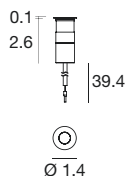

SueloPRO_R | Up-Light | powerLED | Wet location | Driver remote | Driver over | 2W