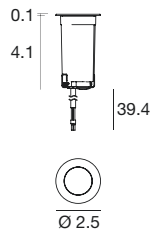

**OT96-JBX**

Osram, Non-dim 24V DC, 120-  
277VAC, Wet location

Recessed casings

**E99684**  
Outer casing for  
ground-mounting  
installation  
IP67/68

SueloPRO\_R | Up-Light | powerLED | Wet location | Driver remote | Driver over | 4.2W