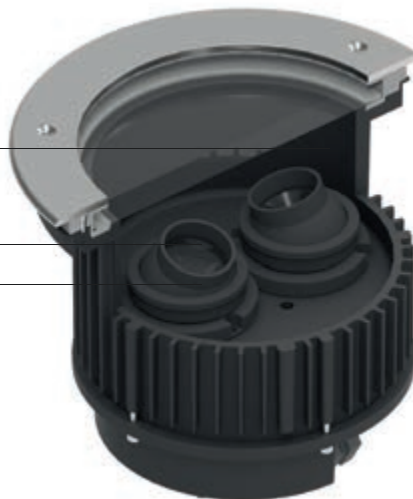

On/Off

Steel/Alu	E81619	2700K	1114 lm	M	Spot	15
		3000K	1176 lm	W	Medium Flood	30
		4000K	1300 lm	N	Flood	60

Recessed casings

E84932
Outer casing for ground-mounting installation

Suelo_RX Double | Screw-in | Up-Light | arrayLED | 120-277V | Wet location | Integral Driver | Adjustable | Driver over | 26W 700mA

CRI 80

Steel/Alu	E81620	2700K	2207 lm	M	Spot	15
		3000K	2377 lm	W	Medium Flood	30
		4000K	2547 lm	N	Flood	60

Recessed casings

E99794
Outer casing for ground-mounting installation

- Receded optical compartment
- Independent tilting
- Optics customisable separately upon request