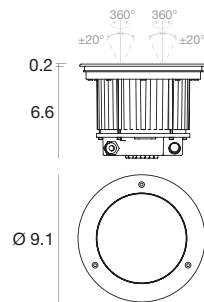

On/Off

Steel/Alu	E81619	2700K	1114 lm	M	Spot	15
		3000K	1176 lm	W	Medium Flood	30
		4000K	1300 lm	N	Flood	60

Recessed casings

E84932
Outer casing for ground-mounting installation

Suelo_RX Double | Screw-in | Up-Light | arrayLED | 120-277V | Wet location | Integral Driver | Adjustable | Driver over | 26W 700mA