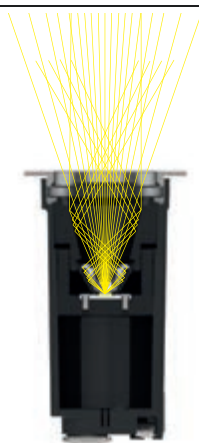

Materials

Aluminum body

AISI 316L stainless steel flange

suelo range

	2 W	4.2 W	7.2 W	13 W	30 W
Suelo_R ○	Ø 1.2 in	Ø 2.5 in	Ø 3.6 in	-	-
Suelo_RJ ○ 	-	Ø 2.5 in	Ø 3.6 in	-	-
Suelo_RX ○	-	-	Ø 4.7 in	Ø 6.7 in	Ø 9.1 in
Suelo_RXJ ○ 	-	-	Ø 4.7 in	Ø 6.7 in	-
SueloPRO_R ○	Ø 1.4 in	Ø 2.5 in	Ø 3.6 in	-	-
SueloPRO_RX ○	Ø 2 in	-	Ø 4.7 in	Ø 6.7 in	-
Suelo_RX Double ○	-	-	-	Ø 6.7 in (12W)	Ø 9.1 in (24W)
Suelo Telescopic ○	-	-	-	Ø 7.9 in	Ø 7.9 in (25W)
Options	 PRO_R, PRO_RX	 _R, PRO_R  PRO_R	 _R, _RX, PRO_R, PRO_RX  PRO_R, PRO_RX	 _RX, PRO_R, PRO_RX  _RX, PRO_RX	 _RX  _RX
CRI 80	2700K 3000K 4000K	2700K 3000K 4000K	2700K 3000K 4000K RGBW (_RX)	2700K 3000K 4000K RGBW (_RX)	2700K 3000K 4000K RGBW (_RX)
Standard	08° 15° 30° 60° 90° Diffused	10° 20° 30° 60° 90° Diffused Elliptic Asymmetric	06° 15° 20° 30° 60° 105° Diffused Elliptic Asymmetric	06° 15° 30° 35° 45° 60° Diffused Asymmetric	06° 15° 30° 35° 60° Asymmetric
Optics					
Pro	15° 30° 60° Elliptic Diffused	20° 30° 50°	06° 15° 30° 60°	15° 30° 60° Asymmetric	-
Driver	Remote	Remote	Remote	Remote 120-277V On/Off (PRO_RX, _RX Double)	Remote 120-277V On/Off (_RX, _RX Double)
Current	C.C. C.V.	C.C. C.V.	C.C. C.V.	C.C.	C.C.

The range

The Suelo family offers a variety of solutions for every design need: fixed and tiltable versions, small-flanged flush-mount uplights. There are PRO models with recessed optics. RGBW engines and beam control filters are also available. All models have the exclusive AquaStop® protection systems, and there are versions with 24V converters.

For full beam control and a drastically reduced glare risk, choose the Suelo PRO versions, in which the recessed source increases the screening angle, totally skimming off the secondary flow to give a cleaner, more concentrated and efficient light.