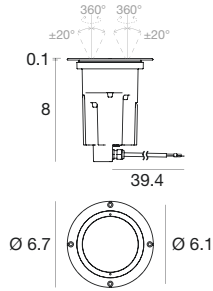

On/Off

Steel/Alu	E81619	2700K	1114 lm	M	Spot	15
		3000K	1176 lm	W	Medium Flood	30
		4000K	1300 lm	N	Flood	60

Recessed casings

E84932
Outer casing for ground-mounting installation

Suelo_RX Double | Screw-in | Up-Light | arrayLED | 120-277V | Wet location | Integral Driver | Adjustable | Driver over | 26W 700mA