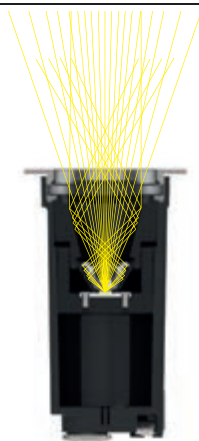

Materials

Aluminum body

AISI 316L stainless steel flange

suelo range

	2 W	4.2 W	7.2 W	13 W	30 W
Suelo_R ○	Ø 1.2 in	Ø 2.5 in	Ø 3.6 in	-	-
Suelo_RJ ○	-	Ø 2.5 in	Ø 3.6 in	-	-
Suelo_RX ○	-	-	Ø 4.7 in	Ø 6.7 in	Ø 9.1 in
Suelo_RXJ ○	-	-	Ø 4.7 in	Ø 6.7 in	-
SueloPRO_R ○	Ø 1.4 in	Ø 2.5 in	Ø 3.6 in	-	-
SueloPRO_RX ○	Ø 2 in	-	Ø 4.7 in	Ø 6.7 in	-
Suelo_RX Double ○	-	-	-	Ø 6.7 in (12W)	Ø 9.1 in (24W)
Suelo Telescopic ○	-	-	-	Ø 7.9 in	Ø 7.9 in (25W)
Options	HC PRO_R, PRO_RX	HC DL _R, PRO_R	HC DL _R, _RX, PRO_R, PRO_RX	HC DL _RX, PRO_R, PRO_RX	HC DL _RX
CRI 80	2700K 3000K 4000K	2700K 3000K 4000K	2700K 3000K 4000K RGBW (_RX)	2700K 3000K 4000K RGBW (_RX)	2700K 3000K 4000K RGBW (_RX)
Standard	08° 15° 30° 60° 90° Diffused	10° 20° 30° 60° 90° Diffused Elliptic Asymmetric	06° 15° 20° 30° 60° 105° Diffused Elliptic Asymmetric	06° 15° 30° 35° 45° 60° Diffused Asymmetric	06° 15° 30° 35° 60° Asymmetric
Optics					
Pro	15° 30° 60° Elliptic Diffused	20° 30° 50°	06° 15° 30° 60°	15° 30° 60° Asymmetric	-
Driver	Remote	Remote	Remote	Remote 120-277V On/Off (PRO_RX, _RX Double)	Remote 120-277V On/Off (_RX, _RX Double)
Current	C.C. C.V.	C.C. C.V.	C.C. C.V.	C.C.	C.C.

The range

The Suelo family offers a variety of solutions for every design need: fixed and tiltable versions, small-flanged flush-mount uplights. There are PRO models with recessed optics. RGBW engines and beam control filters are also available. All models have the exclusive AquaStop® protection systems, and there are versions with 24V converters.

For full beam control and a drastically reduced glare risk, choose the Suelo PRO versions, in which the recessed source increases the screening angle, totally skimming off the secondary flow to give a cleaner, more concentrated and efficient light.