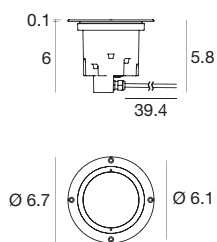

Suelo_RX | Screw-in | Up-Light | arrayLED | Wet location | Driver remote | Driver over | 13W 350mA

Steel/Alu	E80607	2700K	1724 lm	M	Spot	15	
		3000K	1724 lm	W	Medium Flood	35	
		4000K	1854 lm	N	Flood	60	
Steel/Alu	E81109	2700K	1683 lm	M	Asymmetric	07	
		3000K	1808 lm	W			
		4000K	1949 lm	N			
Steel/Alu	E80608	2700K	1470 lm	M	Narrow Spot	06	
		3000K	1470 lm	W			
		4000K	1587 lm	N			
HC	Steel/Alu	E81740	2700K	1724 lm	M	Spot	15
			3000K	1724 lm	W	Medium Flood	35
DL	Steel/Alu	E81741	3000K	1724 lm	W	Medium Flood	35
			4000K	1854 lm	N	Flood	60

Power supply options (remote only)

ECO30W-350	SOLO50W-350	SOLO100W-350
0-10V EldoLED ECOdrive 30W for 1 fixture	0-10V EldoLED SOLOdrive 50W for 1-2 fixtures	0-10V EldoLED SOLOdrive 100W for 1-4 fixtures

RGBW - 16W - 350mA

Steel/Alu	E81719	RGBW natural white	Q	Spot	15
		RGBW warm white	V	Medium Flood	30
				Flood	60

Power supply options (remote only)

PWR50W-350

DMX driver, EldoLED POWERdrive 50W Factory pre-programmed or RDM programmable, DMX control not included/Ordered separately for 1-2 Fixtures

Recessed casings

E84933
Outer casing for
ground-mounting
installation