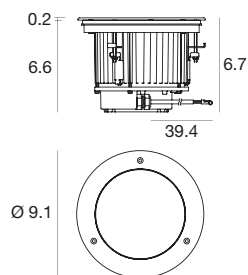

Recessed casings

E84933
Outer casing for
ground-mounting
installation

Suelo_RX | Screw-in | Up-Light | 120-277V | arrayLED | Wet location | Integral Driver | Driver over | 840mA

On/Off 33.6W

Steel/Alu	E80614	2700K	4088 lm	M	Spot	15
		3000K	4372 lm	W	Medium Flood	35
		4000K	4702 lm	N	Flood	60