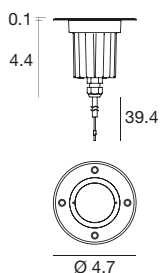

C.C. - 7.2W - 630mA

Steel/Alu	E80548	2700K	877 lm	M	Narrow Spot	06
		3000K	945 lm	W	Spot	15
		4000K	1013 lm	N	Medium Flood	30
					Flood	60
					Elliptic	88
					Wide Flood	12
					General	00
					Asymmetric	07