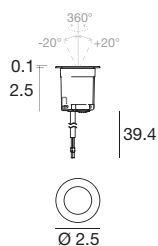

The uniquely wide spectrum of optics includes an elliptical, a wall wash for high, narrow walls, and an asymmetric version that gives an even, homogeneous wash.

Spot

Flood

Diffused

Asymmetric

Suelo_RJ | Up-Light | powerLED | Wet location | Driver remote | Adjustable | Driver over | 4.2W