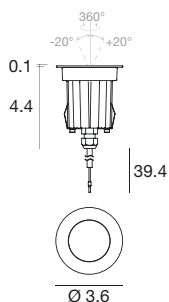

Suelo_RJ | Up-Light | powerLED | Wet location | Driver remote | Adjustable | Driver over | 7.2W

C.C. - 630mA

Steel/Alu	E80576	2700K	709 lm	M	Medium Flood	20
		3000K	760 lm	W	Medium Flood	30
		4000K	821 lm	N	Flood	60

Power supply options (remote only)

ECO30W-630	SOLO50W-630	SOLO100W-630
0-10V EldoLED ECOdrive 30W for 1-3 fixtures	0-10V EldoLED SOLOdrive 50W for 1-4 fixtures	0-10V EldoLED SOLOdrive 100W for 1-8 fixtures

C.V. - 24V

Steel/Alu	E80578	2700K	709 lm	M	Medium Flood	20
		3000K	760 lm	W	Medium Flood	30
		4000K	821 lm	N	Flood	60

Power supply options (remote only)

OT96-D010	OT96-JBX
Osram, 10% 0-10V dim, 96W, 24V DC, 120-277VAC, supplied in a Dry location	Osram, Non-dim 24V DC, 120-277VAC, Wet location

Recessed casings

E99680
Outer casing for ground-mounting installation