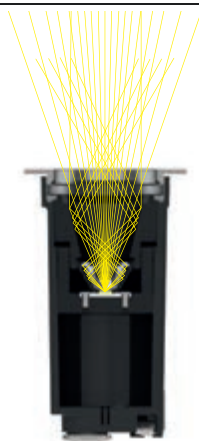

Materials

Aluminum body

AISI 316L stainless steel flange

suelo range

	2 W	4.2 W	7.2 W	13 W	30 W
Suelo_R ○	Ø 1.2 in	Ø 2.5 in	Ø 3.6 in	-	-
Suelo_RJ ○ 	-	Ø 2.5 in	Ø 3.6 in	-	-
Suelo_RX ○	-	-	Ø 4.7 in	Ø 6.7 in	Ø 9.1 in
Suelo_RXJ ○ 	-	-	Ø 4.7 in	Ø 6.7 in	-
SueloPRO_R ○	Ø 1.4 in	Ø 2.5 in	Ø 3.6 in	-	-
SueloPRO_RX ○	Ø 2 in	-	Ø 4.7 in	Ø 6.7 in	-
Suelo_RX Double ○	-	-	-	Ø 6.7 in (12W)	Ø 9.1 in (24W)
Suelo Telescopic ○	-	-	-	Ø 7.9 in	Ø 7.9 in (25W)
Options	 PRO_R, PRO_RX	 _R, PRO_R  PRO_R	 _R, _RX, PRO_R, PRO_RX  PRO_R, PRO_RX	 _RX, PRO_R, PRO_RX  _RX, PRO_RX	 _RX  _RX
CRI 80	2700K 3000K 4000K	2700K 3000K 4000K	2700K 3000K 4000K RGBW (_RX)	2700K 3000K 4000K RGBW (_RX)	2700K 3000K 4000K RGBW (_RX)
Standard	08° 15° 30° 60° 90° Diffused	10° 20° 30° 60° 90° Diffused Elliptic Asymmetric	06° 15° 20° 30° 60° 105° Diffused Elliptic Asymmetric	06° 15° 30° 35° 45° 60° Diffused Asymmetric	06° 15° 30° 35° 60° Asymmetric
Optics					
Pro	15° 30° 60° Elliptic Diffused	20° 30° 50°	06° 15° 30° 60°	15° 30° 60° Asymmetric	-
Driver	Remote	Remote	Remote	Remote 120-277V On/Off (PRO_RX, _RX Double)	Remote 120-277V On/Off (_RX, _RX Double)
Current	C.C. C.V.	C.C. C.V.	C.C. C.V.	C.C.	C.C.

The range

The Suelo family offers a variety of solutions for every design need: fixed and tiltable versions, small-flanged flush-mount uplights. There are PRO models with recessed optics. RGBW engines and beam control filters are also available. All models have the exclusive AquaStop® protection systems, and there are versions with 24V converters.

For full beam control and a drastically reduced glare risk, choose the Suelo PRO versions, in which the recessed source increases the screening angle, totally skimming off the secondary flow to give a cleaner, more concentrated and efficient light.