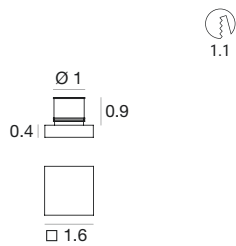

Sand_Q | Path-marker | powerLED | Wet locatoin | Driver remote | 1W 350mA

1.1

CRI 80

White	E92262	3000 K	136 lm	W	General	00
		4000 K	145 lm	N		
		5000 K	155 lm	C		
		Blue		B		
R - G - Y on request						

Power supply options (remote only)

ECO30W- 350 0-10V EldoLED ECOdrive 30W for 1-10 fixtures	SOL050W-350 0-10V EldoLED SOLOdrive 50W for 1-20 fixtures	SOL0100W-350 0-10V EldoLED SOLOdrive 100W for 1-40 fixtures

Recessed casing
659
E84915 / E84336