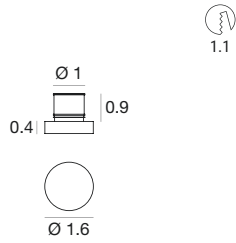

Sand_R | Path-marker | powerLED | Wet locatoin | Driver remote | 1W 350mA

1.1

CRI 80

White	E92260	3000 K	136 lm	W	General	00
		4000 K	145 lm	N		
		5000 K	155 lm	C		
		Blue		B		
R - G - Y on request						

Power supply options (remote only)

ECO30W- 350 0-10V EldoLED ECOdrive 30W for 1-10 fixtures	SOL050W-350 0-10V EldoLED SOLOdrive 50W for 1-20 fixtures	SOL0100W-350 0-10V EldoLED SOLOdrive 100W for 1-40 fixtures

Recessed casing
659
E84915 / E84336