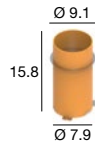

Ordering Information							
SUT	SRDB	F					E99747
Product	Trim	Type	Diameter	Wattage/Operation	Color Temp	Optic	+ Housing
SUT = Suelo Telescopic	SRDB = Semi-Recessed Dark Brown	F = Fixed	79 = 7.9"	14 IND = 13.5W / Integral 120/277VAC Non-dim	27 = 2700K 30 = 3000K 40 = 4000K	SP = Spot FL = Flood WFL = Wide Flood	E99747
				26 IND = 26W / Integral 120/277VAC Non-dim			

<sup>1</sup> See page 2

7.9" 13.5W / 26W

**Housing**

**E99747**

Recessed Housing

**Integral 120/277VAC Non-dim Driver**