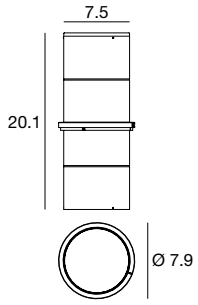

7.9" 13.5W / 26W

Housing

E99747

Recessed Housing

Integral 120/277VAC Non-dim Driver