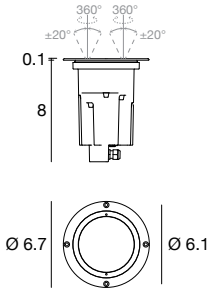

6.7" (13.5W)

9.1" (26W)

Recessed optical compartment

Independent tilting

Optics customizable separately upon request

Delivered Lumens*	6.7"	9.1"
SP	442	1746
FL	458	1879
WFL	413	1722

*Values shown for 3000K

Ordering Information							
Product	Trim	Type	Diameter	Wattage/Operation	Color Temp	Optic	Housing (Required) ¹
SUD = Suelo Dual Optic	SFSTVR = Semi-Flush St. Steel Vandal Resistant	A = Adjustable	67 = 6.7"	14 IND = 13.5W / Integral 120/277VAC Non-dim	27 = 2700K 30 = 3000K 40 = 4000K	SP = Spot FL = Flood WFL = Wide Flood	E84932 (6.7") E99794 (9.1")
			91 = 9.1"	26 ID = 26W / Integral 120/277VAC 0-10V dim			

¹ See page 2

SUELO Dual Optic Adjustable Vandal Resistant

7.9" 13.5W

Housing

Integral 120/277VAC Non-dim Driver

E84932
Recessed Housing

9.1" 26W

Housing