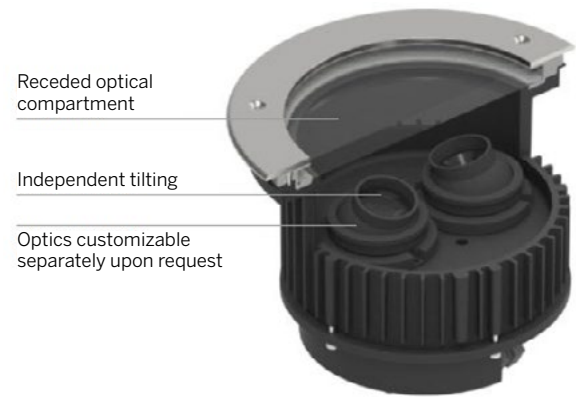

Lastly, Suelo is also available with a Dual Optic (Double, allowing to aim light at two different areas from one fixture) and in a Telescopic version, with an adjustable aluminum tube that elevates the fixture off the ground, to prevent growing vegetation from blocking the light.

Fixture Body: Open-pore Anodized and Powder Coated Die-Cast Aluminum.

Trim: Semi-Flush (Stainless Steel) Trim with Extra-clear Tempered glass.

Mounting/Casing: Black, ABS casings for Concrete installations.

IP rating: IP67 for temporary submersion up to 3.3' of depth for up to a maximum of 1 hr.

IK rating: IK 10

ETL Certification: ETL, wet location

Optics: Dual Optic, Individually Adjustable. Available in Spot – Flood – Wide Flood. Different optics within the same fixture available upon request.

6.7" (13.5W)

9.1" (26W)

Recessed optical compartment

Independent tilting

Optics customizable separately upon request

Delivered Lumens*	6.7"	9.1"
SP	442	1746
FL	458	1879
WFL	413	1722

*Values shown for 3000K

Ordering Information							
Product	Trim	Type	Diameter	Wattage/Operation	Color Temp	Optic	Housing (Required) ¹
SUD = Suelo Dual Optic	SFSTVR = Semi-Flush St. Steel Vandal Resistant	A = Adjustable	67 = 6.7"	14 IND = 13.5W / Integral 120/277VAC Non-dim	27 = 2700K 30 = 3000K 40 = 4000K	SP = Spot FL = Flood WFL = Wide Flood	E84932 (6.7") E99794 (9.1")
			91 = 9.1"	26 ID = 26W / Integral 120/277VAC 0-10V dim			