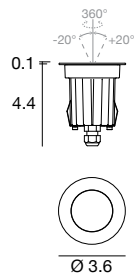

3.6" 7.2W

Housing

E99680

Recessed Housing

DRIVER OPTIONS (pick one)

C.C. Power supply options (remote only)

ECO30W-630
0-10V EldoLED
ECOdrive 30W
for 1-3 fixtures

SOLO50W-630
0-10V EldoLED
SOLOdrive 50W
for 1-4 fixtures

SOLO100W-630
0-10V EldoLED
SOLOdrive 100W
for 1-8 fixtures