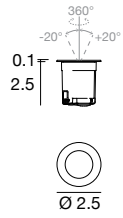

2.5" 4.2W

Housing

E84936

Recessed Housing

DRIVER OPTIONS (pick one)

C.C. Power supply options (remote only)

ECO30W-350
0-10V EldoLED
ECOdrive 30W
for 1-3 fixtures

SOLO50W-350
0-10V EldoLED
SOLOdrive 50W
for 1-6 fixtures

SOLO100W-350
0-10V EldoLED
SOLOdrive 100W
for 1-12 fixtures

3.6" 7.2W

Housing

E99680

Recessed Housing

DRIVER OPTIONS (pick one)

C.C. Power supply options (remote only)

ECO30W-630
0-10V EldoLED
ECOdrive 30W
for 1-3 fixtures

SOLO50W-630
0-10V EldoLED
SOLOdrive 50W
for 1-4 fixtures

SOLO100W-630
0-10V EldoLED
SOLOdrive 100W
for 1-8 fixtures