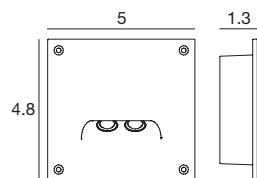

Quara65_QI | Path-marker | powerLED | Wet location | Driver remote | 4W 630mA

CRI 80

White	E92238	2700 K	438 lm	M	Flood	70
Grey	E92239	3000 K	466 lm	W		
Cor-Ten	E92240	4000 K	498 lm	N		

Power supply options (remote only)

Recessed casing

ECO30W-630 SOLO50W-630 SOLO100W-630

0-10V EldoLED ECODrive 30W for 1-10 fixtu es	0-10V EldoLED SOLOdrive 50W for 1-16 fixtu es	0-10V EldoLED SOLOdrive 100W for 1-32 fixtu es

659

E98050