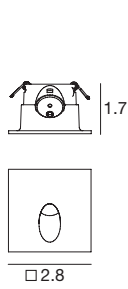

Quara65_Q | Path-marker | powerLED | Wet location | Driver remote | 2W 630mA

2.1

CRI 80

White	E86563	2700 K	219 lm	M	Flood	70
Grey	E86562	3000 K	233 lm	W		
Cor-Ten	E87989	4000 K	249 lm	N		

Power supply options (remote only)