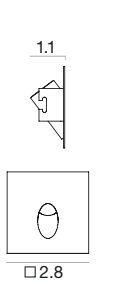

Quara65_QI | Path-marker | powerLED | Wet location | Driver remote | 2W 630mA

2.1

CRI 80

Steel	E92672	2700 K	219 lm	M	Flood	70
		3000 K	233 lm	W		
		4000 K	249 lm	N		

Power supply options (remote only)

ECO30W- 630	SOLO50W-630	SOLO100W-630
0-10V	0-10V	0-10V
EldoLED	EldoLED	EldoLED
ECODrive	SOLOdrive	SOLOdrive
30W for	50W for	100W for
1-10 fixtures	1-16 fixtures	1-32 fixtures

Recessed casing

659
E84338