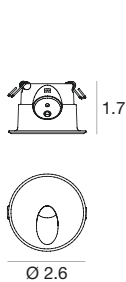

## **Materials**

Aluminum or AISI 316 stainless steel body

**Quara65\_R | Path-marker | powerLED | Wet location | Driver remote | 2W 630mA**

 2.1

CRI 80

White	<b>E85543</b>	2700 K	219 lm	<b>M</b>	Flood	<b>70</b>
Grey	<b>E85542</b>	3000 K	233 lm	<b>W</b>		
DarkBrown	<b>E87988</b>	4000 K	249 lm	<b>N</b>		