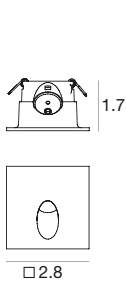

Recessed casing

 659  
**E84338**

1\_ Wall-drilled hole

2\_ Wall installation

3\_ Finished result

4\_ Flush-mounted installation

technical information

**Quara65\_Q | Path-marker | powerLED | Wet location | Driver remote | 2W 630mA**