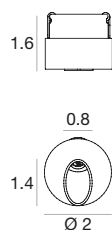

CRI 80

White	E86460	2700 K	145 lm	M	Flood	70
		3000 K	155 lm	W		
		4000 K	236 lm	N		

Power supply options (remote only)

ECO30W- 350	SOLO50W-350	SOLO100W-350
0-10V	0-10V	0-10V
EldoLED	EldoLED	EldoLED
ECODrive	SOLOdrive	SOLOdrive
30W for	50W for	100W for
1-10 fixtures	1-20 fixtures	1-40 fixtures

Recessed casing

659
E84338