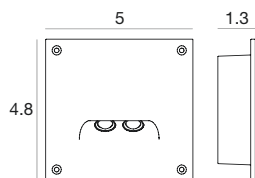

Quara65_QI | Path-marker | powerLED | Wet location | Driver remote | 4W 630mA

CRI 80

White	E92238	2700 K	438 lm	M	Flood	70
Grey	E92239	3000 K	466 lm	W		
DarkBrown	E92240	4000 K	498 lm	N		

Power supply options (remote only)

ECO30W- 630	SOLO50W-630	SOLO100W-630
0-10V	0-10V	0-10V
EldoLED	EldoLED	EldoLED
ECODrive	SOLOdrive	SOLOdrive
30W for	50W for	100W for
1-10 fixtures	1-16 fixtures	1-32 fixtures

Recessed casing

659
E98050

technical
information