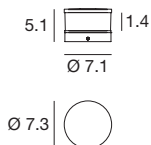

Puro | Bollards | topLED | Wet location | Driver remote | 13W

CRI 80

Grey	E64715	3000 K	1941 lm	W	General	00
BK Grey	E64716	4000 K	2060 lm	N		

Power supply options (remote only)

ECO30W-500	SOLO50W-500	SOLO100W-500
0-10V EldoLED ECOdrive 30W for 1 fixture	0-10V EldoLED SOLOdrive 50W for 1-2 fixtures	0-10V EldoLED SOLOdrive 100W for 1-4 fixtures