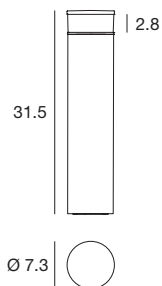

Puro 180 | Bollards | 120-277V | topLED | Wet location | Integral Driver | 13W | 0-10V

CRI 80

Grey	E64717	3000 K	1458 lm	W	General	18
BK Grey	E64718	4000 K	1544 lm	N