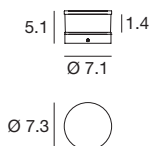

Puro 180 | Bollards | topLED | Wet location | Driver remote | 10W

CRI 80

Grey	E64719	3000 K	1318 lm	W	General	18
BK Grey	E64720	4000 K	1422 lm	N		

Power supply options (remote only)

ECO30W-500	SOLO50W-500	SOLO100W-500
0-10V EldoLED ECOdrive 30W for 1 fixture	0-10V EldoLED SOLOdrive 50W for 1-2 fixtures	0-10V EldoLED SOLOdrive 100W for 1-4 fixtures