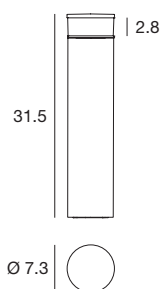

Puro | Bollards | 120-277V | topLED | Wet location | Integral Driver | 18W | 0-10V

CRI 80

Grey	E64700	3000 K	2673 lm	W	General	00
BK Grey	E64701	4000 K	2832 lm	N