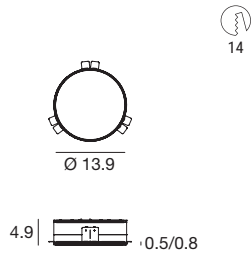

Pool_C | Recessed lights | topLED | Driver remote | 20W 500mA

ON/OFF - CRI 80

White	E62931	3000 K	2730 lm	W	General	00
		3500 K	2730 lm	T		
		4000 K	2925 lm	N		

Power supply options (remote only)

ECO30W-500	SOLO50W-500	SOLO100W-500
0-10V EldoLED ECOdrive 30W for 1 fixture	0-10V EldoLED SOLOdrive 50W for 1-2 fixtures	0-10V EldoLED SOLOdrive 100W for 1-4 fixtures