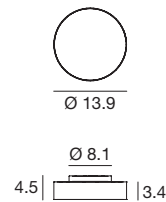

Pool_S | Ceiling Lights | topLED | Driver remote | 20W 500mA

ON/OFF - CRI 80

White	E62911	3000 K	2730 lm	W	General	00
		3500 K	2730 lm	T		
		4000 K	2925 lm	N		

Power supply options (remote only)

ECO30W-500	SOLO50W-500	SOLO100W-500
0-10V EldoLED ECOdrive 30W for 1 fixture	0-10V EldoLED SOLOdrive 50W for 1-2 fixtures	0-10V EldoLED SOLOdrive 100W for 1-4 fixtures