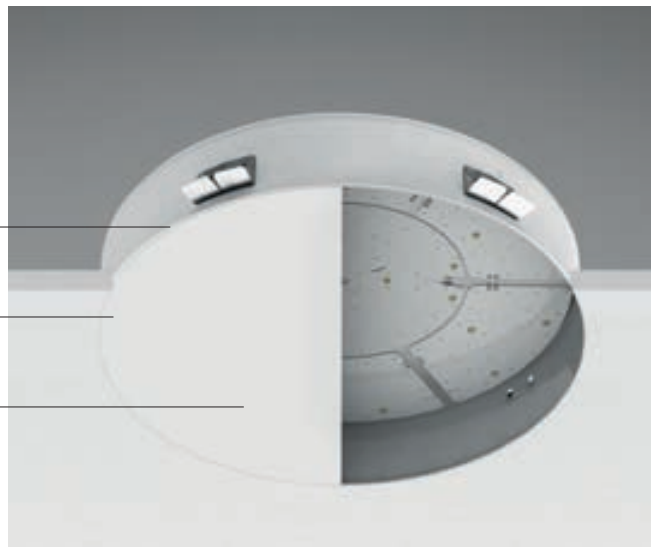

Materials

Aluminum body
Opaline polycarbonate diffuser

pool range

	C 	S 
Ø 13.9 in	20 W	20 W
Finish		
CRI 80	3000K 3500K 4000K	3000K 3500K 4000K
Optics	General	General
Electronics	On/Off	On/Off

Furnishing with light

Light technology meets design precision. Visual comfort finds its most rational form, exploiting the simplicity of pure geometry to create a scenographic effect.

Low thickness

Application flush with the ceiling

Perfect light homogeneity

Multiple installation

Pool offers a range of products capable of meeting any project needs; irrespective of the type of installation required (recessed, surface of suspension) the body is fully concealed from view, while the slim polycarbonate diffuser offers low luminance, which translates into a soft and comfortable light; or even more it creates a striking light circle, in the version with perimeter circle.

Low thickness for
flushed installatio

Perfect light
homogeneity

Controlled emission

The opaline polycarbonate diffuser guarantees full control of the light emission, thus allowing to combine and direct the photons emitted by the light source without lenses or filters. Visually, the effect is cosy, the light appears soft and well diffused.