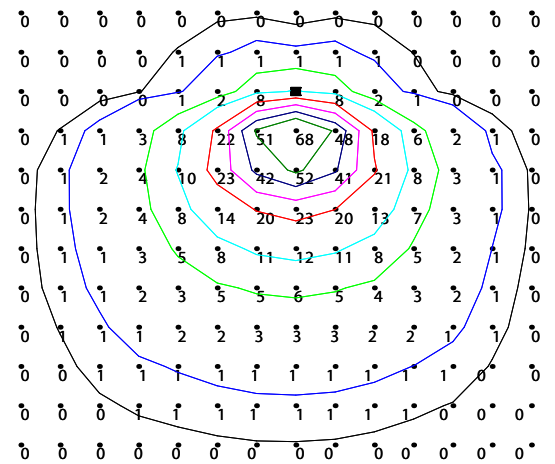

PEA-SBOGR-AE-...-AS...		
Delivered Lumens -Asymmetric		
Size [Wattage]		
	14 [8 ID]	30 [11 ID]
CCT		
30-	575	775
40-	595	800
Polar Plot / Cone Of Light Multiplier		
	14 [8 ID]	30 [11 ID]
	0.74	1.00

BUG Rating: B0-U0-G0 – Type IV (Dark Sky Compliant)

ISOILLUMINANCE DIAGRAM - 11W 3000K
Asymmetric¹
PEA-SBOGR-AE-30-11-ID-30-AS

Value [Fc]	Color	Value [Fc]	Color
0.5	Black	20	Red
1	Blue	30	Magenta
5	Green	40	Dark Blue
10	Cyan	50	Dark Green

¹ Illuminance values in foot-candles for the fixture part number noted. Illuminance points spaced 1'-0" on center.