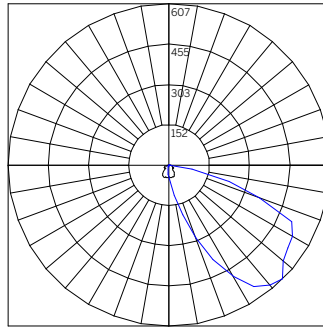

PEA-SBOGR-AE-...-AS...		
Delivered Lumens -Asymmetric		
Size [Wattage]		
	14 [8 ID]	30 [11 ID]
CCT		
30-	575	775
40-	595	800
Polar Plot / Cone Of Light Multiplier		
	14 [8 ID]	30 [11 ID]
	0.74	1.00

BUG Rating: B0-U0-G0 – Type IV (Dark Sky Compliant)

ISOILLUMINANCE DIAGRAM - 11W 3000K
Asymmetric¹
PEA-SBOGR-AE-30-11-ID-30-AS

Value [Fc]	Color	Value [Fc]	Color
0.5	Black	20	Red
1	Blue	30	Magenta
5	Green	40	Dark Blue
10	Cyan	50	Dark Green

¹ Illuminance values in foot-candles for the fixture part number noted. Illuminance points spaced 1'-0" on center.