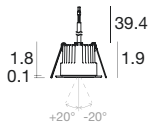

Orma_CJ | Downlight | arrayLED | Wet location | Driver remote | Adjustable | 4W 350mA

C.C. - 350mA

Steel/Alu	E81241	2700 K	490 lm	M	Spot	15
		3000 K	490 lm	W	Medium Flood	30
		4000 K	529 lm	N	Flood	60

Power supply options (remote only)

ECO30W-350

0-10V EldoLED ECOdriver
30W for 1-3 fixtures

SOLO50W-350

0-10V EldoLED SOLOdrive
50W for 1-6 fixtures

SOLO100W-350

0-10V EldoLED SOLOdrive
100W for 1-12 fixtures

technical
information