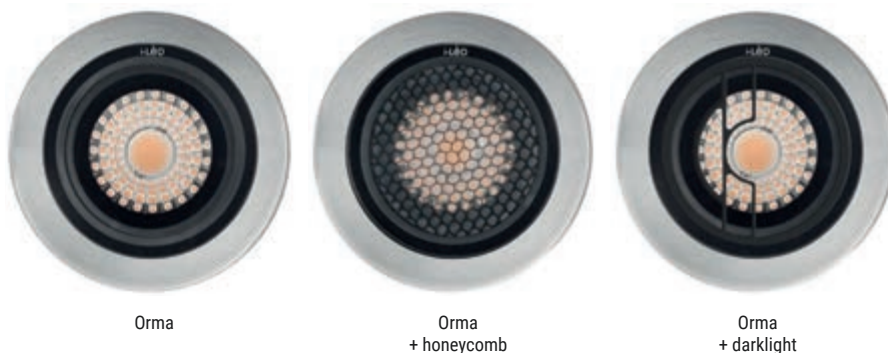

Materials

Anodized aluminum body, or AISI 316 stainless steel

orma_c range

| | 4W | 8W / 9W | 12W |
|---|---|---|---|
| _C  | Ø 2.5in | Ø 3.8 in | Ø 5.4 in |
| _CJ  | Ø 2.5 in | Ø 3.8 in | Ø 5.4 in |
| Optic control Options |   |   |   |
| Finish | Stainless Steel/Black | Stainless Steel/Black | Stainless Steel/Black |
| CRI 80 | 2700K 3000K 4000K | 2700K 3000K 4000K | 2700K 3000K 4000K |
| Optics | 15° 30° 60° Asymmetric | 15° 30° 60° | 15° 30° 60° |
| Driver | Remote | Remote | Remote |
| Current | C.C. | C.C. 8W C.V. 9W | C.C. |
|  | 2.2 in | 3.4 in | 5 in |

Small overall dimensions

A small-footprint downlight, from 1.8 to barely 2 inch, with a small flange and helical optics designed to fit inside the body. This smart solution makes the product easier to install.

The range

A wide range of lighting options, including four optics: spot, medium flood, flood and elliptical. There are also three sizes. The Orma_C downlight range includes CJ tiltable versions, which can be adjusted with a screwdriver on the body of the luminaire.