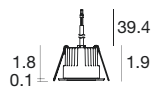

Orma_C | Downlight | arrayLED | Wet location | Driver remote | 4W 350mA

C.C. - 350mA

Steel/Alu	E81223	2700 K	490 lm	M	Spot	15
		3000 K	490 lm	W	Medium Flood	30
		4000 K	529 lm	N	Flood	60
					Asymmetric	25

Steel/Alu	E81224	2700 K	490 lm	M	Spot	15
		3000 K	490 lm	W	Medium Flood	30
		4000 K	529 lm	N	Flood	60

Steel/Alu	E81225	2700 K	490 lm	M	Spot	15
		3000 K	490 lm	W	Medium Flood	30
		4000 K	529 lm	N	Flood	60

Power supply options (remote only)

ECO30W-350

0-10V EldoLED ECOdriver
30W for 1-3 fixtures

SOLO50W-350

0-10V EldoLED SOLOdrive
50W for 1-6 fixtures

SOLO100W-350

0-10V EldoLED SOLOdrive
100W for 1-12 fixtures