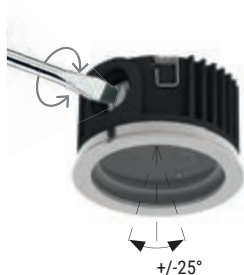

Orma_CJ | Downlight | arrayLED | Wet location | Driver remote | Adjustable | 4W 350mA

C.C. - 350mA

Steel/Alu	E81241	2700 K	490 lm	M	Spot	15
		3000 K	490 lm	W	Medium Flood	30
		4000 K	529 lm	N	Flood	60

Power supply options (remote only)

ECO30W-350

0-10V EldoLED ECOdriver
30W for 1-3 fixtures

SOLO50W-350

0-10V EldoLED SOLOdrive
50W for 1-6 fixtures

SOLO100W-350

0-10V EldoLED SOLOdrive
100W for 1-12 fixtures

technical
information