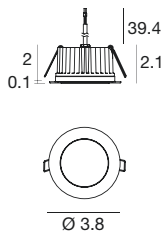

Orma_C | Downlight | arrayLED | Wet location | Driver remote | 8W

C.V. version with converter integrated in the lamp body

C.C. - 220mA

Steel/Alu	E81229	2700 K	1088 lm	M	Spot	15
		3000 K	1088 lm	W	Medium Flood	30
		4000 K	1173 lm	N	Flood	60

Steel/Alu	E81230	2700 K	1088 lm	M	Spot	15
		3000 K	1088 lm	W	Medium Flood	30
		4000 K	1173 lm	N	Flood	60

Steel/Alu	E81231	2700 K	1088 lm	M	Spot	15
		3000 K	1088 lm	W	Medium Flood	30
		4000 K	1173 lm	N	Flood	60

Power supply options (remote only)

ECO30W-220 0-10V EldoLED ECOdriver 30W for 1 fixture	SOLO50W-220 0-10V EldoLED SOLOdrive 50W for 1-2 fixtures	SOLO100W-220 0-10V EldoLED SOLOdrive 100W for 1-4 fixtures

C.V. - 24V (9W)

Steel/Alu	E81232	2700 K	1209 lm	M	Spot	15
		3000 K	1209 lm	W	Medium Flood	30
		4000 K	1303 lm	N	Flood	60

Steel/Alu	E81233	2700 K	1209 lm	M	Spot	15
		3000 K	1209 lm	W	Medium Flood	30
		4000 K	1303 lm	N	Flood	60

Steel/Alu	E81234	2700 K	1209 lm	M	Spot	15
		3000 K	1209 lm	W	Medium Flood	30
		4000 K	1303 lm	N	Flood	60

Power supply options (remote only)

OT96-D010 Osram, 10% 0-10V dim, 96W, 24V DC, 120-277VAC, supplied in a Dry location	OT96-JBX Osram, Non-dim 24V DC, 120-277VAC, Wet location