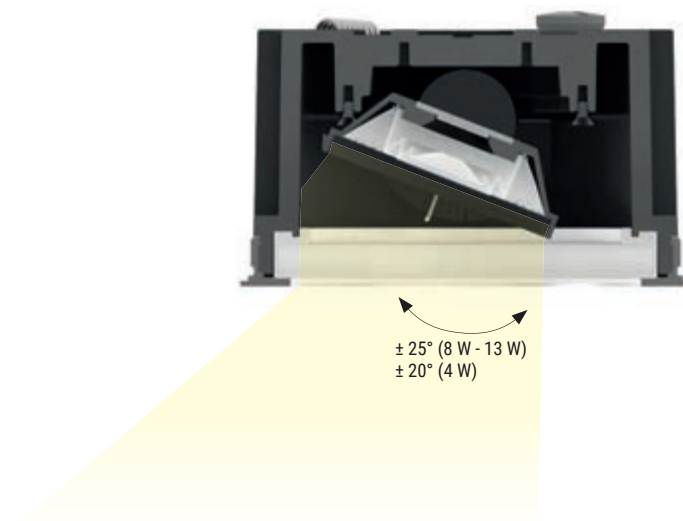

Small overall dimensions

A small-footprint downlight, from 1.8 to barely 2 inch, with a small flange and helical optics designed to fit inside the body. This smart solution makes the product easier to install.

Visual comfort

Depending on how the light is positioned, its beam can be optimised using the appropriate accessory. The honeycomb filter screens secondary light and reduces direct glare, while maintaining the same high and diffuse quality. If the light is installed in a grazing position and you wish to light only part of the wall, you can use the darklight filter to section part of the beam and prevent direct glare even close to the source.

The range

A wide range of lighting options, including four optics: spot, medium flood, flood and elliptical. There are also three sizes. The Orma_C downlight range includes CJ tiltable versions, which can be adjusted with a screwdriver on the body of the luminaire.