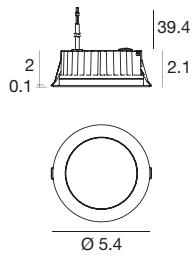

Orma_C | arrayLED | Wet location | Driver remote | 12W

C.C. - 350mA

Steel/Alu	E81235	2700 K	1724 lm	M	Spot	15
		3000 K	1724 lm	W	Medium Flood	30
		4000 K	1854 lm	N	Flood	60

Steel/Alu	E81236	2700 K	1724 lm	M	Spot	15
		3000 K	1724 lm	W	Medium Flood	30
		4000 K	1854 lm	N	Flood	60

Steel/Alu	E81237	2700 K	1724 lm	M	Spot	15
		3000 K	1724 lm	W	Medium Flood	30
		4000 K	1854 lm	N	Flood	60

Power supply options (remote only)

ECO30W-350

0-10V EldoLED ECOdriver
30W for 1 fixture

SOLO50W-350

0-10V EldoLED SOLOdrive
50W for 1-2 fixtures

SOLO100W-350

0-10V EldoLED SOLOdrive
100W for 1-4 fixtures