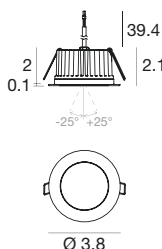

Orma_CJ | Downlight | arrayLED | Wet location | Driver remote | Adjustable | 8W