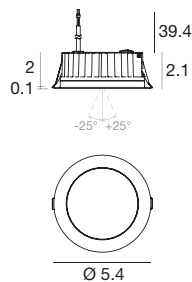

Orma_CJ | arrayLED | Wet location | Driver remote | Adjustable | 12W