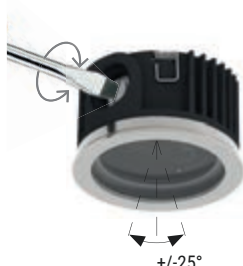

Orma_C | Downlight | arrayLED | Wet location | Driver remote | 8W

C.C. - 220mA

Steel/Alu	E81229	2700 K	1088 lm	M	Spot	15
		3000 K	1088 lm	W	Medium Flood	30
		4000 K	1173 lm	N	Flood	60

Steel/Alu	E81230	2700 K	1088 lm	M	Spot	15
		3000 K	1088 lm	W	Medium Flood	30
		4000 K	1173 lm	N	Flood	60

Steel/Alu	E81231	2700 K	1088 lm	M	Spot	15
		3000 K	1088 lm	W	Medium Flood	30
		4000 K	1173 lm	N	Flood	60

Power supply options (remote only)

ECO30W-220 0-10V EldoLED ECOdriver 30W for 1 fixture	SOLO50W-220 0-10V EldoLED SOLOdrive 50W for 1-2 fixtures	SOLO100W-220 0-10V EldoLED SOLOdrive 100W for 1-4 fixtures

C.V. - 24V (9W)

Steel/Alu	E81232	2700 K	1209 lm	M	Spot	15
		3000 K	1209 lm	W	Medium Flood	30
		4000 K	1303 lm	N	Flood	60

Steel/Alu	E81233	2700 K	1209 lm	M	Spot	15
		3000 K	1209 lm	W	Medium Flood	30
		4000 K	1303 lm	N	Flood	60

Steel/Alu	E81234	2700 K	1209 lm	M	Spot	15
		3000 K	1209 lm	W	Medium Flood	30
		4000 K	1303 lm	N	Flood	60

Power supply options (remote only)

OT96-D010 Osram, 10% 0-10V dim, 96W, 24V DC, 120-277VAC, supplied in a Dry location	OT96-JBX Osram, Non-dim 24V DC, 120-277VAC, Wet location

Orma_CJ | Downlight | arrayLED | Wet location | Driver remote | Adjustable | 8W

C.C. - 220mA

Steel/Alu	E81243	2700 K	1088 lm	M	Spot	15
		3000 K	1088 lm	W	Medium Flood	30
		4000 K	1173 lm	N	Flood	60

Power supply options (remote only)

ECO30W-220 0-10V EldoLED ECOdriver 30W for 1 fixture	SOLO50W-220 0-10V EldoLED SOLOdrive 50W for 1-2 fixtures	SOLO100W-220 0-10V EldoLED SOLOdrive 100W for 1-4 fixtures

C.V. - 24V (9W)

Steel/Alu	E81244	2700 K	1209 lm	M	Spot	15
		3000 K	1209 lm	W	Medium Flood	30
		4000 K	1303 lm	N	Flood	60

Power supply options (remote only)

OT96-D010 Osram, 10% 0-10V dim, 96W, 24V DC, 120-277VAC, supplied in a Dry location	OT96-JBX Osram, Non-dim 24V DC, 120-277VAC, Wet location