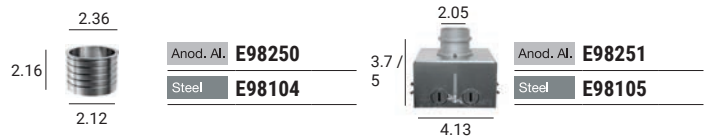

Recessed casings