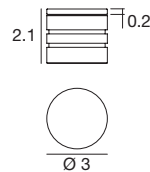

Nicro_I | Drive-over spotlight | powerLED | Wet location | Driver remote | Drive over

E93459