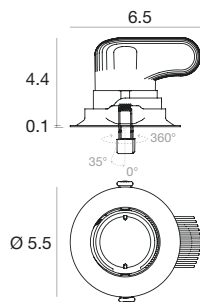

Loro_RJ | Downlight | arrayLED | Damp Location | Driver remote | Adjustable | 25W 700mA

Balance - CRI 92

White	E80370	2700 K	2598 lm	M	Spot	15
Black	E80371	3000 K	2794 lm	W	Medium Flood	30
Grey	E80372	3500 K	2794 lm	T	Flood	60
Gold	E80373	4000 K	2990 lm	N		

White	E80871
Black	E80872
Grey	E80873
Gold	E80874

Efficiency - CRI 80

White	E80374	2700 K	3210 lm	M	Spot	15
Black	E80375	3000 K	3431 lm	W	Medium Flood	30
Grey	E80376	3500 K	3431 lm	T	Flood	60
Gold	E80377	4000 K	3431 lm	N		

White	E80867
Black	E80868
Grey	E80869
Gold	E80870

Power supply options (remote only)

SOLO50W-700 0-10V EldoLED SOLOdrive 50W for 1 fixture	SOLO100W-700 0-10V EldoLED SOLOdrive 100W for 1-3 fixtures

technical information