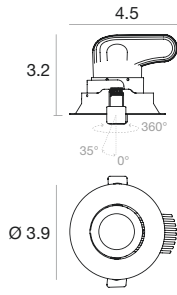

Loro_RJ | Downlight | arrayLED | Damp Location | Driver remote | Adjustable | 13W 350mA

Balance - CRI 92

White	E93450	2700 K	1724 lm	M	Spot	15
Black	E93451	3000 K	1724 lm	W	Medium Flood	30
Grey	E93452	3500 K	1724 lm	T	Flood	60
Gold	E93460	4000 K	1854 lm	N		

White	E80863
Black	E80864
Grey	E80865
Gold	E80866

Efficiency - CRI 80

White	E93422	2700 K	1399 lm	M	Spot	15
Black	E93428	3000 K	1496 lm	W	Medium Flood	30
Grey	E93429	3500 K	1496 lm	T	Flood	60
Gold	E93431	4000 K	1610 lm	N		

White	E80859
Black	E80860
Grey	E80861
Gold	E80862

Power supply options (remote only)

ECO30W-350 0-10V EldoLED ECOdrive 30W for 1 fixture	SOLO50W-350 0-10V EldoLED SOLOdrive 50W for 1-2 fixtures	SOLO100W-350 0-10V EldoLED SOLOdrive 100W for 1-4 fixtures