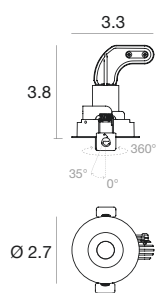

Loro_RJ | Downlight | powerLED | Damp Location | Driver remote | Adjustable | 4W 350mA

Balance - CRI 92

White	E80710	2700 K	395 lm	M	Spot	15
Black	E80711	3000 K	423 lm	W	Medium Flood	30
Grey	E80712	3500 K	423 lm	T	Flood	60
Gold	E80713	4000 K	456 lm	N		