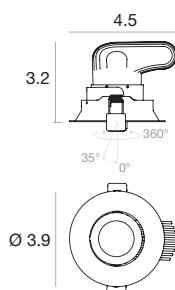

Loro_RJ | Downlight | arrayLED | Damp Location | Driver remote | Adjustable | 8W 220mA

Balance - CRI 92

White	E93443	2700 K	883 lm	M	Spot	15
Black	E93444	3000 K	943 lm	W	Medium Flood	30
Grey	E93446	3500 K	943 lm	T	Flood	60
Gold	E93449	4000 K	1016 lm	N		

White	E80855
Black	E80856
Grey	E80857
Gold	E80858

Efficiency - CRI 80

White	E93407	2700 K	1088 lm	M	Spot	15
Black	E93411	3000 K	1088 lm	W	Medium Flood	30
Grey	E93413	3500 K	1088 lm	T	Flood	60
Gold	E93418	4000 K	1173 lm	N		

White	E80851
Black	E80852
Grey	E80853
Gold	E80854

Power supply options (remote only)

ECO30W-220 0-10V EldoLED ECOdrive 30W for 1 fixture	SOLO50W-220 0-10V EldoLED SOLOdrive 50W for 1-2 fixtures	SOLO100W-220 0-10V EldoLED SOLOdrive 100W for 1-4 fixtures

technical information