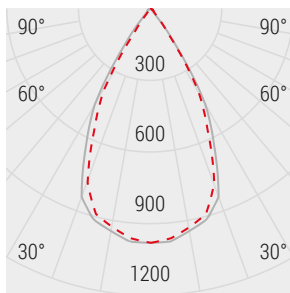

White	E80903
Black	E80904
Grey	E80905
Gold	E80906

Efficiency - CRI 80

White	E80366	2700 K	3210 lm	M	Spot	15
Black	E80367	3000 K	3431 lm	W	Medium Flood	30
Grey	E80368	3500 K	3431 lm	T	Flood	60
Gold	E80369	4000 K	3461 lm	N		

E91204W60

Photometric curve

Light beam

50 LUX 75 LUX 100 LUX 125 LUX 200 LUX 250 LUX 300 LUX 350 LUX

Floor plan