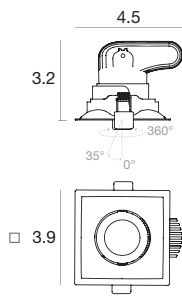

Loro_QJ | Downlight | arrayLED | Damp Location | Driver remote | Adjustable | 13W 350mA

Balance - CRI 92

White	E80354	2700 K	1724 lm	M	Spot	15
Black	E80355	3000 K	1724 lm	W	Medium Flood	30
Grey	E80356	3500 K	1724 lm	T	Flood	60
Gold	E80357	4000 K	1854 lm	N		

White	E80895
Black	E80896
Grey	E80897
Gold	E80898

Efficiency - CRI 80

White	E80358	2700 K	1399 lm	M	Spot	15
Black	E80359	3000 K	1496 lm	W	Medium Flood	30
Grey	E80360	3500 K	1496 lm	T	Flood	60
Gold	E80361	4000 K	1610 lm	N		

White	E80891
Black	E80892
Grey	E80893
Gold	E80894

Power supply options (remote only)

ECO30W-350 0-10V EldoLED ECOdrive 30W for 1 fixtures	SOLO50W-350 0-10V EldoLED SOLOdrive 50W for 1-2 fixtures	SOLO100W-350 0-10V EldoLED SOLOdrive 100W for 1-4 fixtures