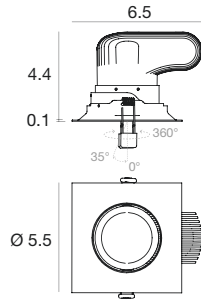

Loro_QJ | Downlight | arrayLED | Damp Location | Driver remote | Adjustable | 25W 700mA