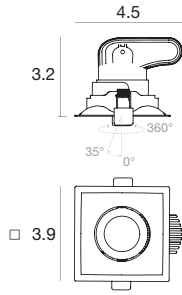

Loro_QJ | Downlight | arrayLED | Damp Location | Driver remote | Adjustable | 8W 220mA

Balance - CRI 92

White	E80346	2700 K	883 lm	M	Spot	15
Black	E80347	3000 K	943 lm	W	Medium Flood	30
Grey	E80348	3500 K	943 lm	T	Flood	60
Gold	E80349	4000 K	1016 lm	N		

White	E80887
Black	E80888
Grey	E80889
Gold	E80890

Efficiency - CRI 80

White	E80350	2700 K	1088 lm	M	Spot	15
Black	E80351	3000 K	1088 lm	W	Medium Flood	30
Grey	E80352	3500 K	1088 lm	T	Flood	60
Gold	E80353	4000 K	1173 lm	N		

White	E80883
Black	E80884
Grey	E80885
Gold	E80886

Power supply options (remote only)

ECO30W-220 0-10V EldoLED ECOdrive 30W for 1 fixture	SOLO50W-220 0-10V EldoLED SOLOdrive 50W for 1-2 fixtures	SOLO100W-220 0-10V EldoLED SOLOdrive 100W for 1-4 fixtures