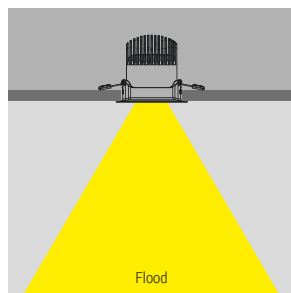

Loro_QJ | Downlight | arrayLED | Damp Location | Driver remote | Adjustable | 25W 700mA

Balance - CRI 92

White	E80362	2700 K	2598 lm	M	Spot	15
Black	E80363	3000 K	2794 lm	W	Medium Flood	30
Grey	E80364	3500 K	2794 lm	T	Flood	60
Gold	E80365	4000 K	2990 lm	N		

White	E80903
Black	E80904
Grey	E80905
Gold	E80906

Efficiency - CRI 80

White	E80366	2700 K	3210 lm	M	Spot	15
Black	E80367	3000 K	3431 lm	W	Medium Flood	30
Grey	E80368	3500 K	3431 lm	T	Flood	60
Gold	E80369	4000 K	3461 lm	N		

White	E80899
Black	E80900
Grey	E80901
Gold	E80902

Power supply options (remote only)

SOLO50W-700

0-10V EldoLED SOLOdrive
50W for 1 fixture

SOLO100W-700

0-10V EldoLED SOLOdrive
100W for 1-3 fixtures

technical information

E91204W60

Light beam