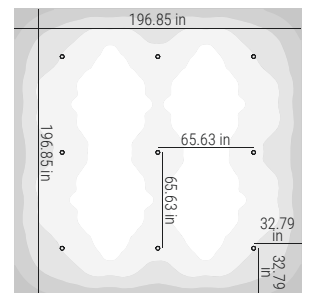

White	E80903
Black	E80904
Grey	E80905
Gold	E80906

Efficiency - CRI 80

White	E80366	2700 K	3210 lm	M	Spot	15
Black	E80367	3000 K	3431 lm	W	Medium Flood	30
Grey	E80368	3500 K	3431 lm	T	Flood	60
Gold	E80369	4000 K	3461 lm	N		

E91204W60

Photometric curve

Light beam

50 LUX 75 LUX 100 LUX 125 LUX 200 LUX 250 LUX 300 LUX 350 LUX

Floor plan