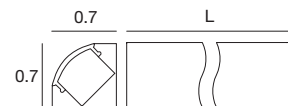

Corner profile | Indoor LED Strips

Compatible with
Ribbon - Ribbon slim
Dropper

type	L in		
Anod. AL	78.7 in	Profile	E98903
Transp.	78.7 in	Diffuser	E98941
Satinized	78.7 in	Diffuser	E98942
Opaline	78.7 in	Diffuser	E98943
	2 x	Caps	E98905
	5 x	Brackets	E98904