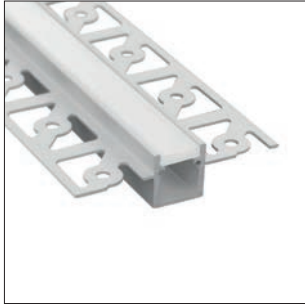

Plaster In linear profile | Indoor LED Strips

Compatible with
Ribbon - Ribbon slim
Dropper

type	L in		
Anod. AL	78.7 in	Profile	E98916
Opaline	78.7 in	Diffuser	E98917
	2 x	Caps	E98918