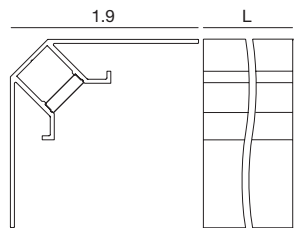

Plaster In corner profile | Indoor LED Strips

Compatible with
Ribbon - Ribbon slim
Dropper

type	L in		
Anod. AL	78.7 in	Profile	E98919
Opaline	78.7 in	Diffuser	E98917
	2 x	Caps	E98920