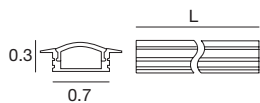

Small recessed profile | Indoor LED Strips

Compatible with
Ribbon - Ribbon slim
Dropper

type	L in		
Anod. Al.	78.7 in	Profile	E98895
Transp.	78.7 in	Diffuser	E98941
Satinized	78.7 in	Diffuser	E98942
Opaline	78.7 in	Diffuser	E98943
	2 x	Caps	E98896
	5 x	Brackets	E98944

KIT composition

1 x	E98895-E98943-E98896-E98944	E98965