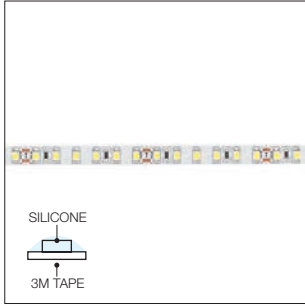

Dropper Basic 18 LEDs/ft | LED strip | Damp location | stripLED 1.5 W/ft 24 V

Cable 11.8 in supplied with product;
Female end connector

CRI 80

196.9 in **E98019** 2700 K 1800 lm

Power supply options (remote only)

Cable 11.8 in supplied with product;
Female end connector

CRI 80

196.9 in **E98092** 2700 K 5400 lm

Power supply options (remote only)

OT96-D010

Osram, 10% 0-10V dim, 96W, 24V DC, 120-277VAC, supplied in a Dry location

OT96-JBX

Osram, Non-dim 24V DC, 120-277VAC, Wet location

Dropper 36 LEDs/ft | LED strip | Damp location | stripLED 2.9 W/ft 24 V

Cable 11.8 in supplied with product;
Female end connector

CRI 80

196.9 in	E98572	3000 K	3610 lm
196.9 in	E98574	4000 K	3700 lm