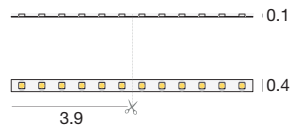

CRI 80

196.9 in	E98025	RGB

Power supply options (remote only)

EL96-DMX

LED Driver 96W, 24VDC, 120-277VAC, +EldoLED LINEARdrive LIN100D2 DMX/Sequencer Interface for RGB fixtures, remote mounted, supplied in a Dry Location Enclosure. DMX Control not included/ order separately.