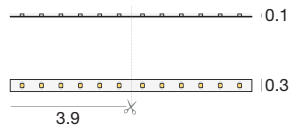

Dropper Basic 18 LEDs/ft | LED strip | Damp location | stripLED 1.5 W/ft 24 V

Cable 11.8 in supplied with product;
Female end connector

CRI 80

196.9 in **E98019** 2700 K 1800 lm

Power supply options (remote only)