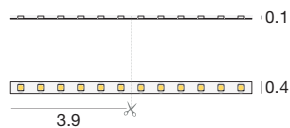

Cable 11.8 in supplied with product;
Female end connector

CRI 80

196.9 in **E98092** 2700 K 5400 lm

Power supply options (remote only)

OT96-D010

Osram, 10% 0-10V dim, 96W, 24V DC, 120-277VAC, supplied in a Dry location