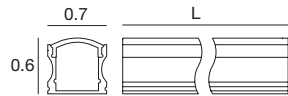

High surface profile | Indoor LED Strips

Compatible with
Ribbon - Ribbon slim
Dropper
Silicone_C

type	L in		
Anod. AL	78.7 in	Profile	E98893
Transp.	78.7 in	Diffuser	E98941
Satinized	78.7 in	Diffuser	E98942
Opaline	78.7 in	Diffuser	E98943
	2 x	Caps	E98894
	5 x	Brackets	E98944