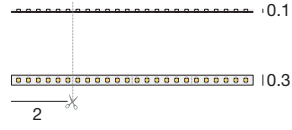

CRI 80

196.9 in	E98572	3000 K	3610 lm
196.9 in	E98574	4000 K	3700 lm

Power supply options (remote only)

OT96-D010

Osram, 10% 0-10V dim, 96W, 24V DC, 120-277VAC, supplied in a Dry location

OT96-JBX

Osram, Non-dim 24V DC, 120-277VAC, Wet location