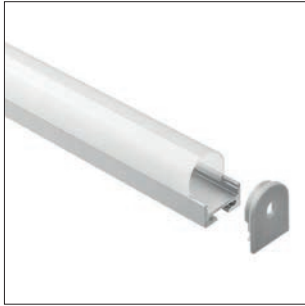

High round surface profile | Indoor LED Strips

Compatible with
Ribbon - Ribbon slim
Dropper

type	L in		
Anod. AL	78.7 in	Profile	E98933
Opaline	78.7 in	Diffuser	E98934
	2 x	Caps	E98936
	5 x	Brackets	E98935