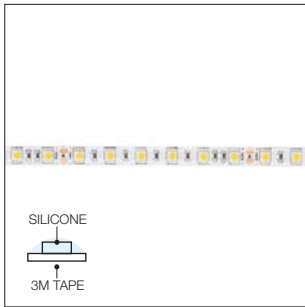

  Cable 11.8 in supplied with product;
Female end connector
 RGB

CRI 80

196.9 in	E98025	RGB
----------	---------------	-----

Power supply options (remote only)

EL96-DMX

LED Driver 96W, 24VDC, 120-277VAC, +EldoLED LINEARdrive LIN100D2 DMX/Sequencer Interface for RGB fixtures, remote mounted, supplied in a Dry Location Enclosure. DMX Control not included/ order separately.