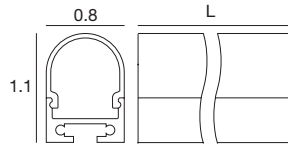

High round surface profile | Indoor LED Strips

Compatible with
Ribbon - Ribbon slim
Dropper

type	L in		
Anod. AL	78.7 in	Profile	E98933
Opaline	78.7 in	Diffuser	E98934
	2 x	Caps	E98936
	5 x	Brackets	E98935