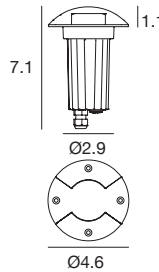

Dans_2 | Drive-over spotlights | arrayLED | Wet location | Driver remote | Drive over | 6W

CRI 80

Grey	E91426	3000 K	685 lm	W	Wide Flood	18
		4000 K	739 lm	N		

Power supply options (remote only)

ECO30W-630	SOLO50W-630	SOLO100W-630
0-10V EldoLED ECOdrive 30W for 1-3 fixtures	0-10V EldoLED SOLOdrive 50W for 1-6 fixtures	0-10V EldoLED SOLOdrive 100W for 1-12 fixtures

Recessed casing

▶ 659
E98122