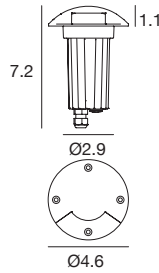

Dans_1 | Drive-over spotlights | arrayLED | Wet location | Driver remote | Drive over | 6W

CRI 80

Grey	E91425	3000 K	685 lm	W	Wide Flood	18
		4000 K	739 lm	N		

Power supply options (remote only)

ECO30W-630	SOLO50W-630	SOLO100W-630
0-10V EldoLED ECOdrive 30W for 1-3 fixtures	0-10V EldoLED SOLOdrive 50W for 1-6 fixtures	0-10V EldoLED SOLOdrive 100W for 1-12 fixtures

Recessed casing

▶ 659
E98122