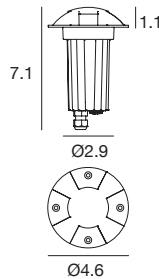

Dans_4 | Drive-over spotlights | arrayLED | Wet location | Driver remote | Drive over | 6W

CRI 80

Grey	E91427	3000 K	685 lm	W	Wide Flood	18
		4000 K	739 lm	N		

Power supply options (remote only)

ECO30W-630	SOLO50W-630	SOLO100W-630
0-10V EldoLED ECOdrive 30W for 1-3 fixtures	0-10V EldoLED SOLOdrive 50W for 1-6 fixtures	0-10V EldoLED SOLOdrive 100W for 1-12 fixtures

Recessed casing

▶ 659
E98122