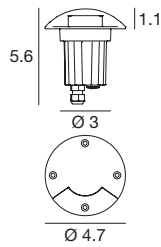

Materials

Aluminum body

Tempered prismatic glass diffuser

Dans_1 | Drive-over spotlights | arrayLED | Wet location | Driver remote | Drive over | 6W 630mA

CRI 80

Grey	E91422	3000 K	685 lm	W	Wide Flood	18
		4000 K	739 lm	N		