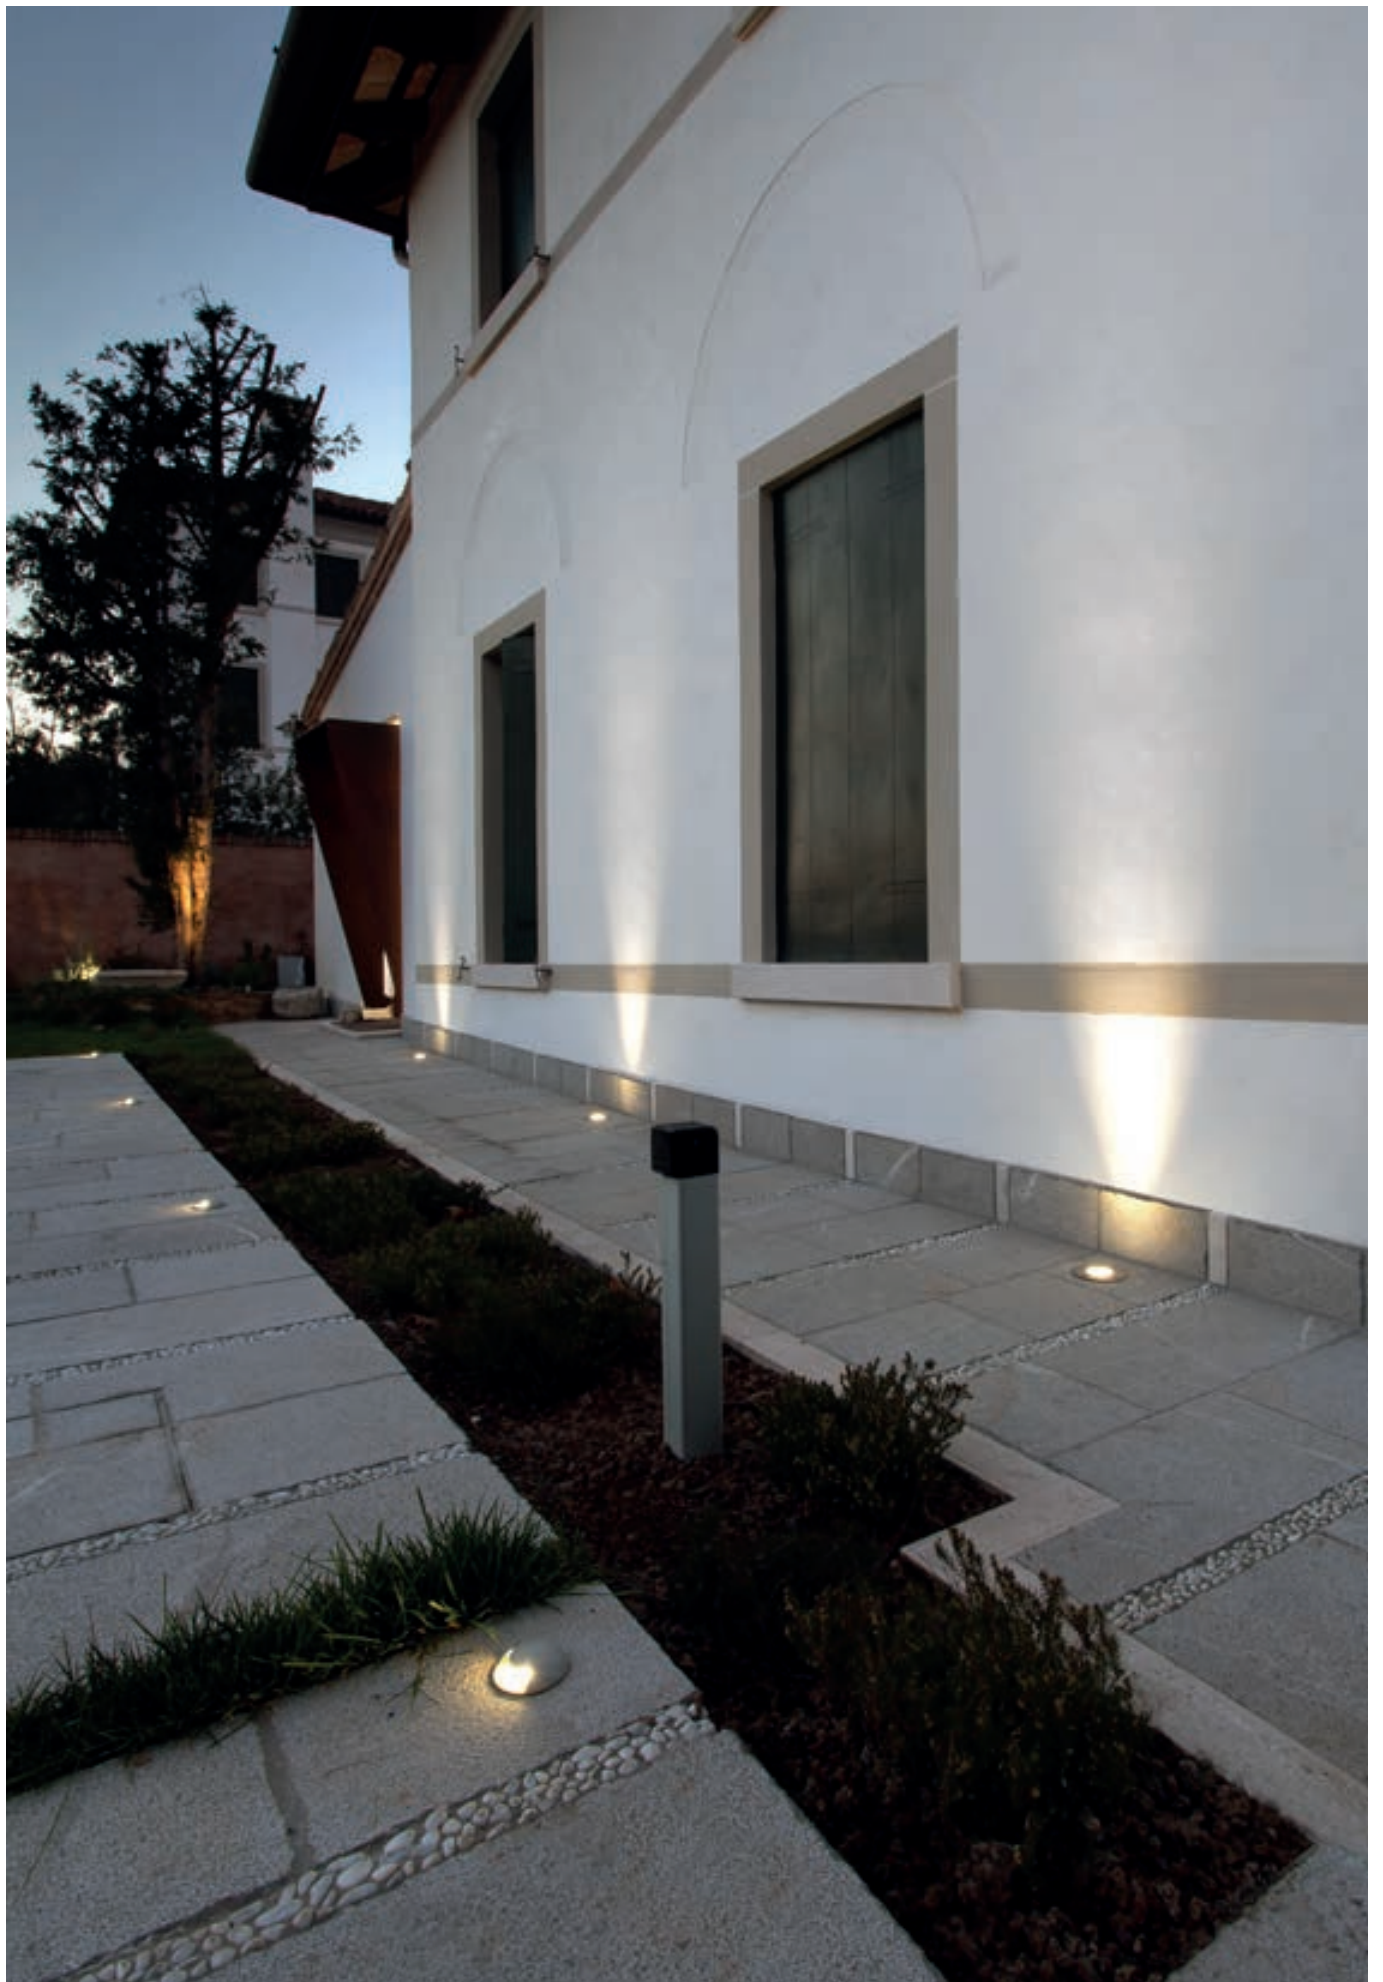

dans

AquaStop®

A drive-over driveway light with a prismatic tempered glass protector for added reliability, plus the patented AquaStop® anti-aspiration system protecting against water and humidity. Dans produces a ground-hugging light without glare.

Materials

Aluminum body

Tempered prismatic glass diffuser

Dans_1 | Drive-over spotlights | arrayLED | Wet location | Driver remote | Drive over | 6W 630mA

CRI 80

Grey	E91422	3000 K	685 lm	W	Wide Flood	18
		4000 K	739 lm	N		