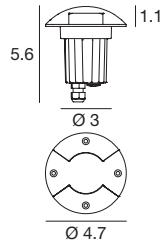

Dans_2 | Drive-over spotlights | arrayLED | Wet location | Driver remote | Drive over | 6W 630mA

CRI 80

Grey	E91423	3000 K	685 lm	W	Wide Flood	18
		4000 K	739 lm	N		

Power supply options (remote only)

EC030W-630	SOLO50W-630	SOLO100W-630
0-10V EldoLED ECOdrive 30W for 1-3 fixtures	0-10V EldoLED SOLOdrive 50W for 1-6 fixtures	0-10V EldoLED SOLOdrive 100W for 1-12 fixtures

Recessed casing

E98121