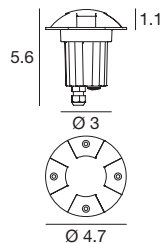

Dans_4 | Drive-over spotlights | arrayLED | Wet location | Driver remote | Drive over | 6W 630mA

CRI 80

Grey	E91424	3000 K	685 lm	W	Wide Flood	18
		4000 K	739 lm	N		

Power supply options (remote only)

EC030W-630	SOLO50W-630	SOLO100W-630
0-10V EldoLED ECOdrive 30W for 1-3 fixtures	0-10V EldoLED SOLOdrive 50W for 1-6 fixtures	0-10V EldoLED SOLOdrive 100W for 1-12 fixtures

Recessed casing

E98121