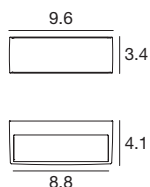

Cicada Single emission | Wall light | powerLEDs | Wet location | Driver remote | 12W 630mA

CRI 80

White	E97302	2700 K	1314 lm	M	Spot	15
Black	E97303	3000 K	1398 lm	W	Medium Flood	30
Grey	E97304	4000 K	1494 lm	N	Flood	60
DarkBrown	E81357				Asymmetric	25
					General	00

Power supply options (remote only)

ECO30W-630	SOLO50W-630	SOLO100W-630
0-10V EldoLED ECOdrive 30W for 1-2 fixtures	0-10V EldoLED SOLOdrive 50W for 1-2 fixtures	0-10V EldoLED SOLOdrive 100W for 1-4 fixtures