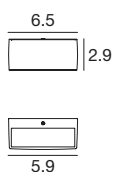

Materials

Aluminum body

Cicada Single emission | Wall light | powerLED | Wet location | Driver remote | 6W 630mA

CRI 80

White	E97290	2700 K	657 lm	M	Spot	15
Black	E97291	3000 K	699 lm	W	Medium Flood	30
Grey	E97292	4000 K	747 lm	N	Flood	60
DarkBrown	E81355				Asymmetric	25
					General	00