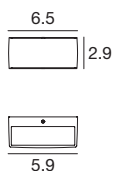

Cicada Double emission | Wall light | powerLED | Wet location | Driver remote | 12W 630mA

CRI 80

White	E97293	2700 K	1314 lm	M	Spot	15
Black	E97294	3000 K	1398 lm	W	Medium Flood	30
Grey	E97295	4000 K	1494 lm	N	Flood	60
DarkBrown	E81356				Asymmetric	25
					General	00

Power supply options (remote only)

ECO30W-630	SOLO50W-630	SOLO100W-630
0-10V EldoLED ECOdrive 30W for 1-2 fixtures	0-10V EldoLED SOLOdrive 50W for 1-2 fixtures	0-10V EldoLED SOLOdrive 100W for 1-4 fixtures