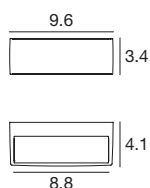

Cicada Double emission | Wall light | powerLEDs | Wet location | Driver remote | 24W 630mA

CRI 80

White	E97305	2700 K	2628 lm	M	Spot	15
Black	E97306	3000 K	2796 lm	W	Medium Flood	30
Grey	E97307	4000 K	2988 lm	N	Flood	60
DarkBrown	E81358				Asymmetric	25
					General	00

Power supply options (remote only)

SOLO50W-630	SOLO100W-630
0-10V EldoLED SOLOdrive 50W for 1 fixture	0-10V EldoLED SOLOdrive 100W for 1-3 fixtures