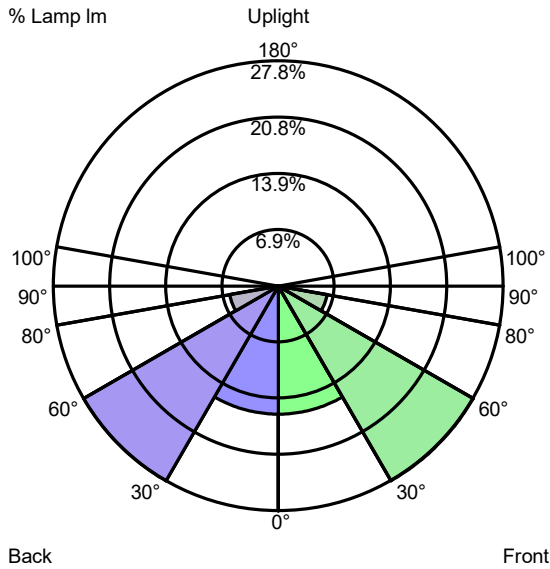

Luminaire		Measur.		Source			
Code	81098N00	Code	LL81098N00_V01_2018_R00	Code	006000249U40		
Name	BOND_PRO - Floor Lamp, Black, IP65 - Led 12 W	Name	BOND_PRO - Floor Lamp, Black, IP65 - Led 12 W	Number	1		
Line	Eulumdat	Date	07-06-2018	Position			
Luminaire Flux	627 lm	Luminaire Power	12.0 W	Efficacy	52.250 lm/W	Efficiency	100.00%
Source Flux	627 lm	Maximum value	414.37 cd/klm	Position	C=0.00 G=15.00	CG	Double Symmetrical

US ROAD STANDARDS

Luminaire Classification System (LCS)				
LCS Zone		Lumens	%Lamp	%Lum
FL	0° -- 30°	99.3 lm	15.8 %	15.8 %
FM	30° -- 60°	174.3 lm	27.8 %	27.8 %
FH	60° -- 80°	38.3 lm	6.1 %	6.1 %
FVH	80° -- 90°	1.6 lm	0.3 %	0.3 %
BL	0° -- 30°	99.3 lm	15.8 %	15.8 %
BM	30° -- 60°	174.3 lm	27.8 %	27.8 %
BH	60° -- 80°	38.3 lm	6.1 %	6.1 %
BVH	80° -- 90°	1.6 lm	0.3 %	0.3 %
UL	90° -- 100°	0.0 lm	0.0 %	0.0 %
UH	100° -- 180°	0.0 lm	0.0 %	0.0 %
TOTALS		627.0 lm	100.0 %	100.0 %
BUG B0 U0 G0 Type VS Very Short Quadrilateral Symmetry				