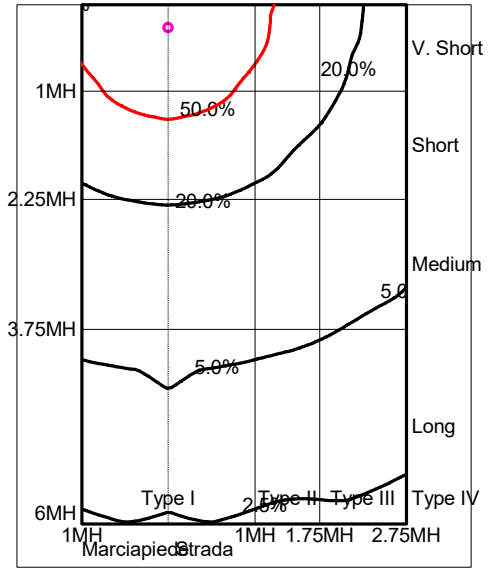

Luminaire		Measur.		Source			
Code	81098N00	Code	LL81098N00_V01_2018_R00	Code	006000249U40		
Name	BOND_PRO - Floor Lamp, Black, IP65 - Led 12 W	Name	BOND_PRO - Floor Lamp, Black, IP65 - Led 12 W	Number	1		
Line	Eulumdat	Date	07-06-2018	Position			
Luminaire Flux	627 lm	Luminaire Power	12.0 W	Efficacy	52.250 lm/W	Efficiency	100.00%
Source Flux	627 lm	Maximum value	414.37 cd/klm	Position	C=0.00 G=15.00	CG	Double Symmetrical

US ROAD STANDARDS

Luminaire Classification System (LCS)				
LCS Zone		Lumens	%Lamp	%Lum
FL	0° -- 30°	99.3 lm	15.8 %	15.8 %
FM	30° -- 60°	174.3 lm	27.8 %	27.8 %
FH	60° -- 80°	38.3 lm	6.1 %	6.1 %
FVH	80° -- 90°	1.6 lm	0.3 %	0.3 %
BL	0° -- 30°	99.3 lm	15.8 %	15.8 %
BM	30° -- 60°	174.3 lm	27.8 %	27.8 %
BH	60° -- 80°	38.3 lm	6.1 %	6.1 %
BVH	80° -- 90°	1.6 lm	0.3 %	0.3 %
UL	90° -- 100°	0.0 lm	0.0 %	0.0 %
UH	100° -- 180°	0.0 lm	0.0 %	0.0 %
TOTALS		627.0 lm	100.0 %	100.0 %
BUG B0 U0 G0 Type VS Very Short Quadrilateral Symmetry				