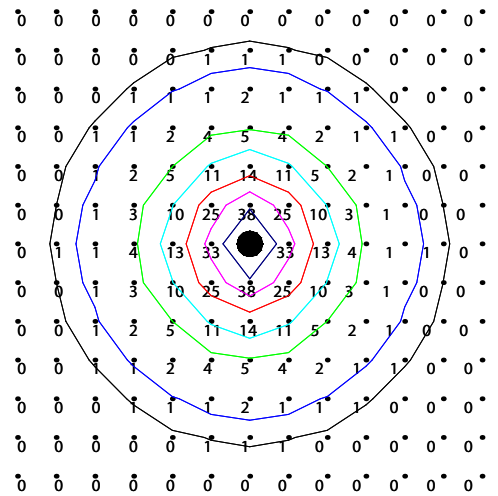

| BON-BOSS-RE-...-GE... | | | | |
|---|-----|---------------------------------------|------------|------------|
| Delivered Lumens - General Illumination | | | | |
| | | Size [Wattage] | | |
| | | 8 [11 CC] | 20 [11 CC] | 32 [11 CC] |
| CCT | 30- | 580 | 580 | 580 |
| | 40- | 627 | 627 | 627 |
| | | Polar Plot / Cone Of Light Multiplier | | |
| | | 8 [11 CC] | 20 [11 CC] | 32 [11 CC] |
| | | 1.00 | 1.00 | 1.00 |

BUG Rating: B0-U0-G0 – Type VS Quadrilateral Symmetry

ISOILLUMINANCE DIAGRAM - 20W 3000K
General Illumination¹
BON-BOSS-RE-32-11-CC-30-GE

| Value [Fc] | Color | Value [Fc] | Color |
|------------|-------|------------|------------|
| 0.5 | Black | 20 | Red |
| 1 | Blue | 30 | Magenta |
| 5 | Green | 40 | Dark Blue |
| 10 | Cyan | 50 | Dark Green |

¹ Illuminance values in foot-candles for the fixture part number noted. Illuminance points spaced 1'-0" on center.