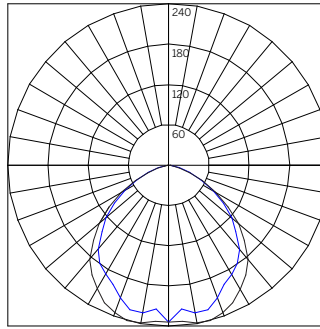

| BON-BOSS-RE-...-GE... | | | | |
|---|-----|---------------------------------------|------------|------------|
| Delivered Lumens - General Illumination | | | | |
| | | Size [Wattage] | | |
| | | 8 [11 CC] | 20 [11 CC] | 32 [11 CC] |
| CCT | 30- | 580 | 580 | 580 |
| | 40- | 627 | 627 | 627 |
| | | Polar Plot / Cone Of Light Multiplier | | |
| | | 8 [11 CC] | 20 [11 CC] | 32 [11 CC] |
| | | 1.00 | 1.00 | 1.00 |

BUG Rating: B0-U0-G0 – Type VS Quadrilateral Symmetry

ISOILLUMINANCE DIAGRAM - 20W 3000K
General Illumination¹
BON-BOSS-RE-32-11-CC-30-GE

| Value [Fc] | Color | Value [Fc] | Color |
|------------|-------|------------|------------|
| 0.5 | Black | 20 | Red |
| 1 | Blue | 30 | Magenta |
| 5 | Green | 40 | Dark Blue |
| 10 | Cyan | 50 | Dark Green |

¹ Illuminance values in foot-candles for the fixture part number noted. Illuminance points spaced 1'-0" on center.