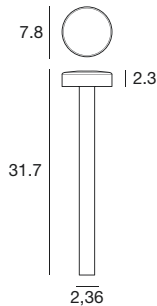

Bond_PRO | Bollards | topLED | Wet location | Driver remote | 10.8W

12 W - CRI 80

Black	E81106	3000 K	1350 lm	W	General	00
DarkBrown	E81107	4000 K	1460 lm	N		
Steel	E81108					
Grey	E81105					

Power supply options (remote only)

ECO30W-300	SOLO50W-300	SOLO100W-300
0-10V EldoLED ECOdrive 30W for 1 fixture	0-10V EldoLED SOLOdrive 50W for 1-2 fixtures	0-10V EldoLED SOLOdrive 100W for 1-4 fixtures

Accessories

E14931
Anchor Bolts