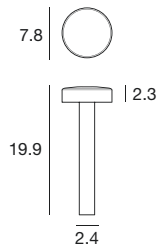

Bond_PRO | Bollards | topLED | Wet location | Driver remote | 10.8W

12 W - CRI 80

Black	E81102	3000 K	1350 lm	W	General	00
DarkBrown	E81103	4000 K	1460 lm	N		
Steel	E81104					
Grey	E81101					

Power supply options (remote only)

ECO30W-300	SOLO50W-300	SOLO100W-300
0-10V EldoLED ECOdrive 30W for 1 fixture	0-10V EldoLED SOLOdrive 50W for 1-2 fixtures	0-10V EldoLED SOLOdrive 100W for 1-4 fixtures

Accessories

E14931
Anchor Bolts