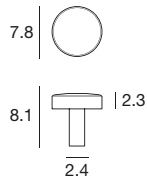

Bond_PRO | Bollards | topLED | Wet location | Driver remote | 10.8W