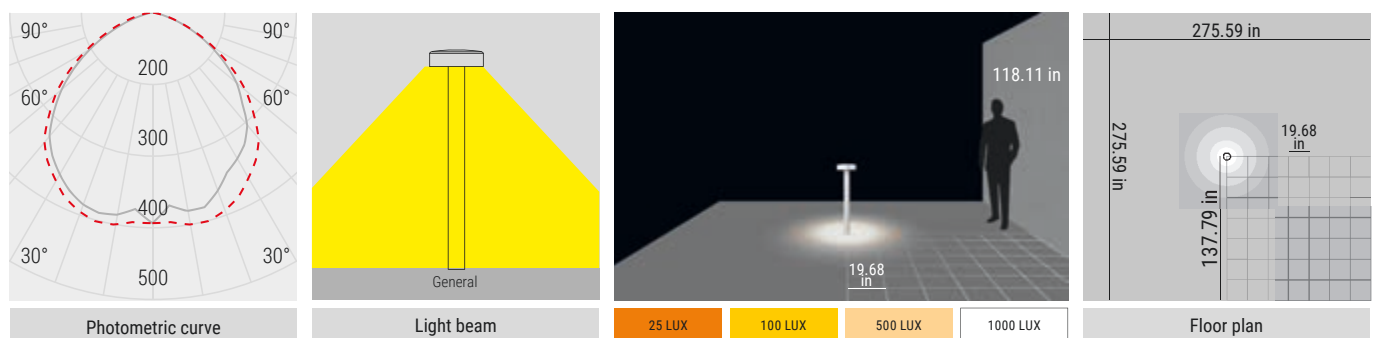

bond PRO lighting concept

Ergonomic design

The light source in the top of the bollard is screened by the circular flange to create a total cutoff, so that the light is never invasive and fits perfectly with its environment.

The light emitted illuminates the portion of the area below. The Bond PRO range offers three different sizes that allow the product to be declined in a variety of application contexts.

E81099W00

E81107W00