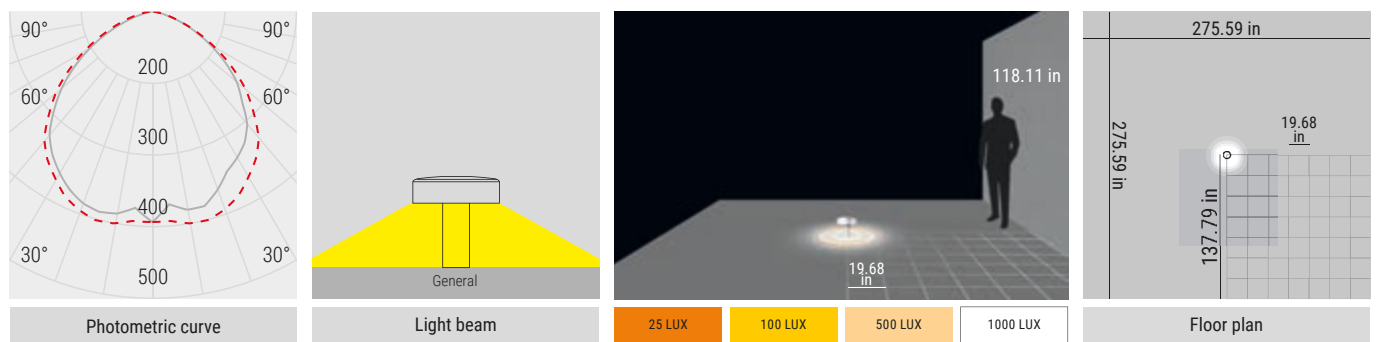

bond PRO lighting concept

Ergonomic design

The light source in the top of the bollard is screened by the circular flange to create a total cutoff, so that the light is never invasive and fits perfectly with its environment.

The light emitted illuminates the portion of the area below. The Bond PRO range offers three different sizes that allow the product to be declined in a variety of application contexts.

E81099W00

E81107W00