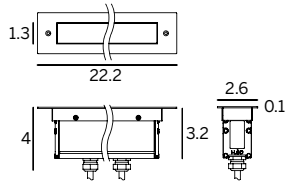

*Values shown for 3000K

Delivered Lumens (Dark Light)*	14.8"	22.2"	41.6"
Spot	762	363	718
Flood	687	288	719
Wide Flood	838	282	715
Elliptical	792	335	NA

*Values shown for 3000K

Ordering Information

Product	Mounting/Frame	Type	Length	Wattage	Operation	Color Temp	Optic	+	Housing (Required) ²	Cables ²
AR = Archiline	RSF = Recessed Stainless Steel Frame	F = Fixed FDL = Fixed DarkLight A = Adjustable	15 = 14.8" 22 = 22.2" 42 = 41.6"	15 = 15W 22 = 22W 44 = 44W	ID = Integral (0-10V dim)	27 = 2700K 30 = 3000K 35 = 3500K 40 = 4000K	NSP = Narrow Spot ¹ SP = Spot FL = Flood WFL = Wide Flood EL = Elliptic/Grazer WW = Wall Washer ¹		E98671 (15) E98672 (22) E98673 (42)	E99826 E99822 E99823 E99824 E99825

¹ Not available for FDL

² See page 2

14.8" 15W ID

HOUSING

E98671
Outer Housing

22.2" 22W ID

HOUSING

E98672
Outer Housing