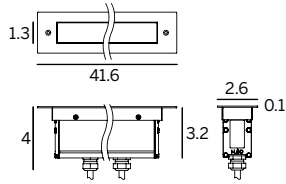

41.6" 44W ID

HOUSING

E98673
Outer Housing

Cables 0-10V

E99826

39.4" power supply cable
+0-10V dimming
F 5 pin

E99822

196.9" power supply cable
+0-10V dimming
F 5 pin

E99823

39.4" extension cable for power
+0-10V dimming
M+F 5 pin

E99824

196.9" extension cable for power
+0-10V dimming
M+F 5 pin

E99825

393.7 in extension cable for power
+0-10V dimming
M+F 5 pin