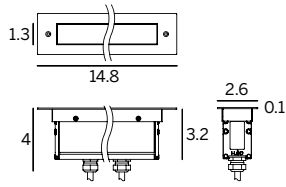

14.8" 15W ID

HOUSING

E98671
Outer Housing