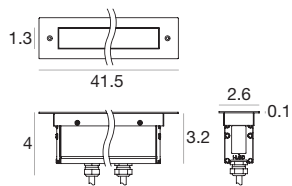

Steel On/Off **E92047**

2700K	2808 lm	M	Spot	15
3000K	2808 lm	N	Medium Flood	30
4000K	3006 lm	N	Flood	60
			Elliptic	25

18 LEDs

Installation accessories

E98672

Outer casing

39.6W

Steel On/Off **E92048**