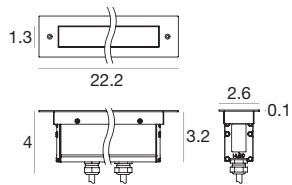

12.1W

Steel On/Off **E92046**

2700K	1716 lm	M	Spot	15
3000K	1716 lm	N	Medium Flood	30
4000K	1837 lm	N	Flood	60
			Elliptic	25

11 LEDs

Installation accessories

E98671

Outer casing

19.8W