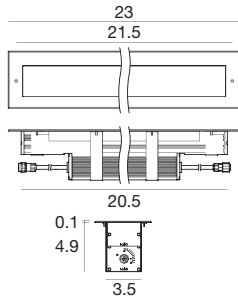

Archiline PRO_I RGBW DMX | Linear profiles | powerLED | Wet location | Driver remote | Drive over | 30.5W/ft

45.5W CRI80

Steel	E81675	RGBW natural white	Q	Spot	15
	9 LEDs	RGBW warm white	V	Flood	30
				Flood	60
				Elliptic	25

Steel	E81679	RGBW natural white	Q	Narrow Spot	06
	9 LEDs	RGBW warm white	V		

Installation accessories

E99771
Outer casing