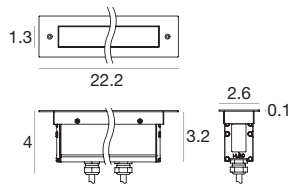

19.8W AC

Steel	On/Off	E92125	2700K 2529 lm	M	Narrow Spot	08
			3000K 2529 lm	N	Spot	15
			4000K 2709 lm	N	Medium Flood	30
					Flood	60
					Elliptic	25
					Asymmetric	27

12 LEDs

Installation accessories

E98672

Outer casing