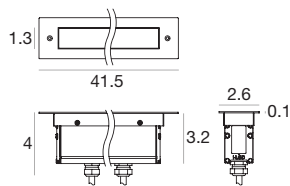

39.6W

Steel	On/Off	E92126	2700K 5058 lm	M	Narrow Spot	08
			3000K 5058 lm	N	Spot	15
			4000K 5418 lm	N	Medium Flood	30
					Flood	60
					Elliptic	25
					Asymmetric	27

18 LEDs

Installation accessories

E98673

Outer casing

Cables On/Off

E99057	E98147	E98146
78.7 in power supply cable F 3 pin	196.9 in extension M+F 3 pin	393.7 in extension M+F 3 pin