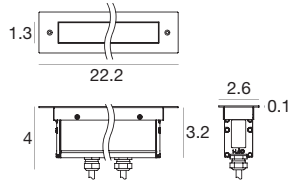

Flood **60**

Elliptic **25**

Asymmetric **27**

Installation accessories

E98671

Outer casing

22W CRI80

Steel **E92081**