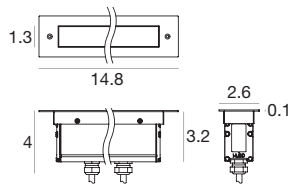

18 LEDs

Installation accessories

E98673

Outer casing

Cables On/Off

E99057	E98147	E98146
78.7 in power supply cable F 3 pin	196.9 in extension M+F 3 pin	393.7 in extension M+F 3 pin

Archiline_I Anti-glare | Linear profiles | 120-277V | powerLED | Wet location | Integral Driver | Walk over | 13.41W/ft