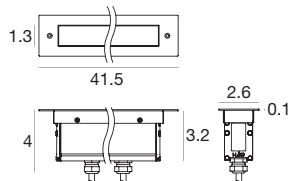

44W CRI80

Steel **E92082**

10 x 4 LEDs

RGBW natural white **Q**

RGBW warm white **V**

Spot **15**

Medium Flood **30**

Flood **60**

Elliptic **25**

Asymmetric **27**

Installation accessories

E98673

Outer casing

Power supply options (remote only)

PWR50W - 350

DMX driver,
EldoLED POWERdrive 50W Factory pre-programmed or RDM
programmable, DMX control not included/Ordered separately
50W for 1 Fixture

Cables power+DMX

E98662

39.4 in
extension
all in one
power + DMX
M+F 6 pin shield

E98663

196.9 in
extension
all in one
power + DMX
M+F 6 pin shield