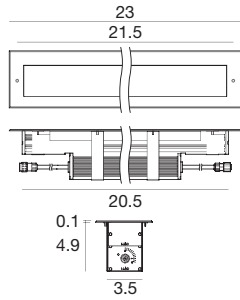

E98662

39.4 in
extension
all in one
power + DMX
M+F 6 pin shield

E98663

196.9 in
extension
all in one
power + DMX
M+F 6 pin shield

Archiline PRO_I | Linear profiles | powerLED | Wet location | Driver remote | Drive over | 30.5W/ft