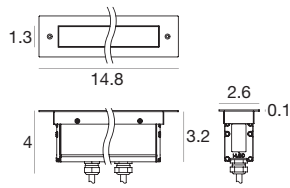

Archiline_I | Linear profiles | 120-277V | powerLED | Wet location | Integral Driver | Walk over | 13.4W/ft

13.2W

Steel	On/Off	E92124	2700K 1686 lm	M	Narrow Spot	08
			3000K 1686 lm	N	Spot	15
			4000K 1806 lm	N	Medium Flood	30
					Flood	60
					Elliptic	25
					Asymmetric	27