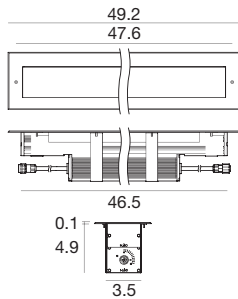

84W CRI80

Steel	E81676	RGBW natural white	Q	Spot	15
	18 LEDs	RGBW warm white	V	Flood	30
				Flood	60
				Elliptic	25

Steel	E81680	RGBW natural white	Q	Narrow Spot	06
	18 LEDs	RGBW warm white	V		

Installation accessories

E99772
Outer casing

Power supply options (remote only)

PWR50W - 630

DMX driver,
EldoLED POWERdrive 50W Factory pre-programmed or RDM
programmable, DMX control not included/Ordered separately
50W for 1 Fixture

Cables power+DMX

E98662	E98663
39.4 in extension all in one power + DMX M+F 6 pin shield	196.9 in extension all in one power + DMX M+F 6 pin shield