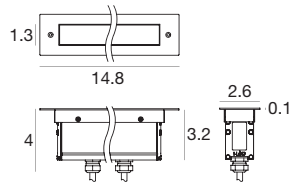

Archiline_I RGBW DMX | Linear profiles | powerLED | Wet location | Driver remote | Walk over | 14.9W/ft

13.2W CRI80

Steel **E92080**

3 x 4 LEDs

RGBW natural white **Q**

RGBW warm white **V**

Spot **15**

Medium Flood **30**

Flood **60**

Elliptic **25**

Asymmetric **27**

Installation accessories

E98671

Outer casing