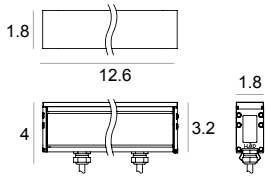

12.6" 14.5W ID

HOUSING

E98724

Outer Housing
12.68" L x 2.95" W x 5.51" H