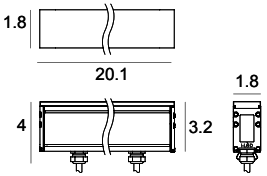

AR	RF				ID					
Product	Mounting/Frame	Type	Length	Wattage	Operation	Color Temp	Optic	+	Housing (Required) ²	Cables ²
AR = Archiline	RF = Recessed Frameless	F = Fixed FDL = Fixed DarkLight A = Adjustable	12 = 12.6"	15 = 14.5W	ID = Integral (0-10V dim)	27 = 2700K 30 = 3000K 35 = 3500K 40 = 4000K	NSP = Narrow Spot ¹ SP = Spot FL = Flood WFL = Wide Flood EL = Elliptic/Grazer WW = Wall Washer ¹		E98724 (12) E98725 (20) E98726 (39)	E99826 E99822 E99823 E99824 E99825
			20 = 20.1"	22 = 22W						
			39 = 39.4"	44 = 44W						

¹ Not available for FDL

² See page 2

12.6" 14.5W ID

HOUSING

E98724

Outer Housing
12.68" L x 2.95" W x 5.51" H

20.1" 22W ID

HOUSING

E98725

Outer Housing
20.20" L x 2.95" W x 5.51" H

39.4" 44W ID

HOUSING

E98726

Outer Housing
39.49" L x 2.95" W x 5.51" H

Cables 0-10V

E99826