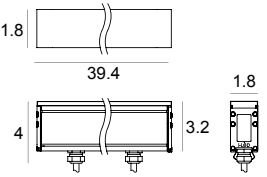

AR	RF				ID					
Product	Mounting/Frame	Type	Length	Wattage	Operation	Color Temp	Optic	+	Housing (Required) ²	Cables ²
AR = Archiline	RF = Recessed Frameless	F = Fixed FDL = Fixed DarkLight A = Adjustable	12 = 12.6"	15 = 14.5W	ID = Integral (0-10V dim)	27 = 2700K 30 = 3000K 35 = 3500K 40 = 4000K	NSP = Narrow Spot ¹ SP = Spot FL = Flood WFL = Wide Flood EL = Elliptic/Grazer WW = Wall Washer ¹		E98724 (12) E98725 (20) E98726 (39)	E99826 E99822 E99823 E99824 E99825
			20 = 20.1"	22 = 22W						
			39 = 39.4"	44 = 44W						

¹ Not available for FDL

² See page 2

12.6" 14.5W ID

HOUSING

E98724

Outer Housing
12.68" L x 2.95" W x 5.51" H

20.1" 22W ID

HOUSING

E98725

Outer Housing
20.20" L x 2.95" W x 5.51" H

39.4" 44W ID

HOUSING

E98726

Outer Housing
39.49" L x 2.95" W x 5.51" H

Cables 0-10V

E99826