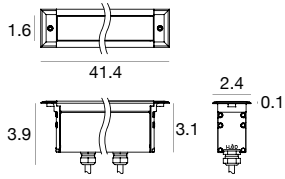

41.4" 44W ID

HOUSING

E98673

Outer Housing