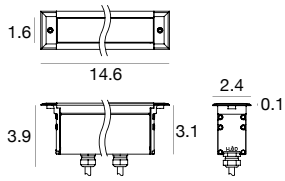

14.6" 14.5W ID

HOUSING

E98671

Outer Housing