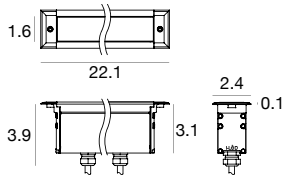

AR	RAF				ID					
Product	Mounting/Frame	Type	Length	Wattage	Operation	Color Temp	Optic	+	Housing (Required) ²	Cables ²
AR = Archiline	RAF = Recessed Aluminum Frame	F = Fixed FDL = Fixed DarkLight	15 = 14.6" 22 = 22.1" 41 = 41.4" 61 = 60.7"	15 = 14.5W 22 = 22W 44 = 44W 65 = 65W	ID = Integral (0-10V dim)	27 = 2700K 30 = 3000K 35 = 3500K 40 = 4000K	NSP = Narrow Spot ¹ SP = Spot FL = Flood WFL = Wide Flood EL = Elliptic/Grazer WW = Wall Washer ¹		E98671 (15) E98672 (22) E98673 (41) E99760 (61)	E99826 E99822 E99823 E99824 E99825

¹ Not available for FDL

² See page 2

14.6" 14.5W ID

HOUSING

E98671

Outer Housing

22.1" 22W ID

HOUSING