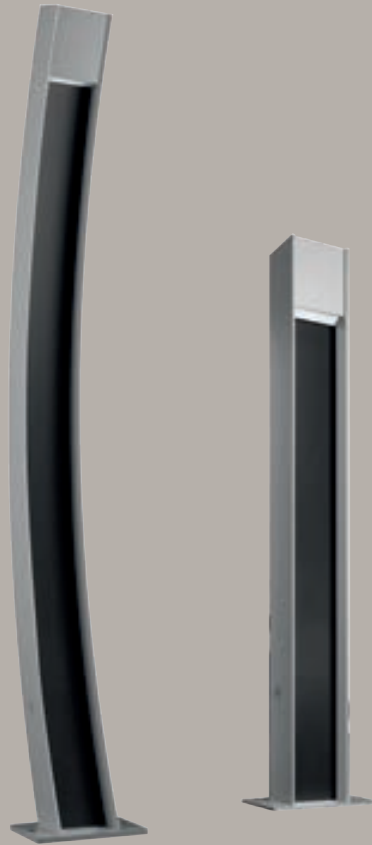

# apache

The Apache standardized design in civil engineering is a source of inspiration for Studio RIGO for creative re-elaboration. The rigidity of the original profile is transformed into a bollard with minimal and curvy design with an entirely innovative emission: the source is positioned at the upper part of the product, facing downwards to create an asymmetric beam which eliminates glaring, generating a harmonic and efficient diffusion while maintaining integration in the architectural space at the same time.

## **Materials**

Metal body with polyester powder coating and protective surface pre-treatment  
Transparent polycarbonate diffuser

Apache | Bollards | powerLED | Wet location | Driver remote | 7W

CRI 80