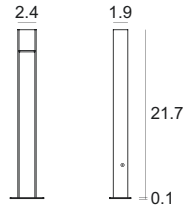

Apache | Bollards | powerLED | Wet location | Driver remote | 7W 180mA

CRI 80

BK Grey	E81972	3000 K	935 lm	W	General	00
Gr BK	E81973	4000 K	978 lm	N		
DarkBrown	E81974					
Sand	E81975					

Power supply options (remote only)

ECO30W-180	SOLO50W-180
0-10V EldoLED ECOdrive 30W for 1 fixture	0-10V EldoLED SOLOdrive50W for 1-2 fixtures

Accessories

E64210
Tie rods