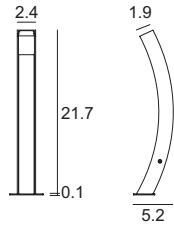

Apache | Bollards | powerLED | Wet location | Driver remote | 7W

CRI 80

BK Grey	E64262	3000 K	935 lm	W	General	00
Gr BK	E64263	4000 K	978 lm	N		
Cor-Ten	E64264					
Sand	E64265					

Power supply options (remote only)

ECO30W-180	SOLO50W-180	SOLO100W-180
0-10V EldoLED ECOdrive 30W for 1 fixture	0-10V EldoLED SOLOdrive 50W for 1-2 fixtures	0-10V EldoLED SOLOdrive 100W for 1-4 fixtures

Accessories

E64210
Tie rods