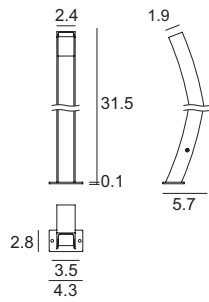

Apache | Bollards | powerLED | Wet location | Driver remote | 9W

CRI 80

BK Grey	E64266	3000 K	1207 lm	W	General	00
Gr BK	E64267	4000 K	1266 lm	N		
Cor-Ten	E64268					
Sand	E64269					

Power supply options (remote only)

ECO30W-220	SOLO50W-220	SOLO100W-220
0-10V EldoLED ECOdrive 30W for 1 fixture	0-10V EldoLED SOLOdrive 50W for 1-2 fixtures	0-10V EldoLED SOLOdrive 100W for 1-4 fixtures

Accessories

E64210
Tie rods