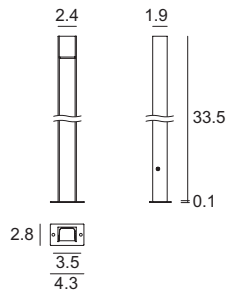

Apache | Bollards | powerLED | Wet location | Driver remote | 9W

CRI 80

BK Grey	E81976	3000 K	1207 lm	W	General	00
Gr BK	E81977	4000 K	1266 lm	N		
Cor-Ten	E81978					
Sand	E81979					

Power supply options (remote only)

ECO30W-220	SOLO50W-220	SOLO100W-220
0-10V EldoLED ECOdrive 30W for 1 fixture	0-10V EldoLED SOLOdrive 50W for 1-2 fixtures	0-10V EldoLED SOLOdrive 100W for 1-4 fixtures

Accessories

E64210
Tie rods