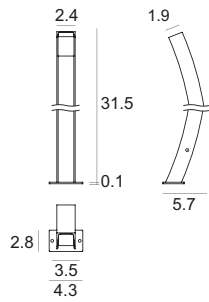

Power supply options (remote only)

ECO30W-180	SOLO50W-180
0-10V EldoLED ECOdrive 30W for 1 fixture	0-10V EldoLED SOLOdrive 50W for 1-2 fixtures

Accessories

E64210
Tie rods

Apache | Bollards | powerLED | Wet location | Driver remote | 9W 220mA