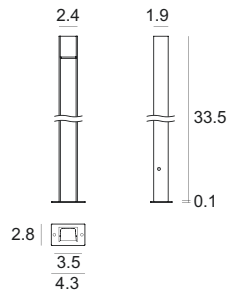

CRI 80

BK Grey	E81976	3000 K	1207 lm	W	General	00
Gr BK	E81977	4000 K	1266 lm	N		
DarkBrown	E81978					
Sand	E81979					

Power supply options (remote only)

ECO30W-220	SOLO50W-220	SOLO100W-220
0-10V EldoLED ECOdrive 30W for 1 fixture	0-10V EldoLED SOLOdrive 50W for 1-2 fixtures	0-10V EldoLED SOLOdrive 100W for 1-4 fixtures