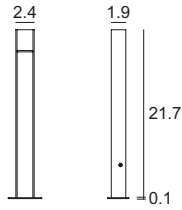

Apache | Bollards | powerLED | Wet location | Driver remote | 7W

CRI 80

BK Grey	E81972	3000 K	935 lm	W	General	00
Gr BK	E81973	4000 K	978 lm	N		
Cor-Ten	E81974					
Sand	E81975					

Power supply options (remote only)

ECO30W-180	SOLO50W-180	SOLO100W-180
0-10V EldoLED ECOdrive 30W for 1 fixture	0-10V EldoLED SOLOdrive 50W for 1-2 fixtures	0-10V EldoLED SOLOdrive 100W for 1-4 fixtures

Accessories

E64210
Tie rods