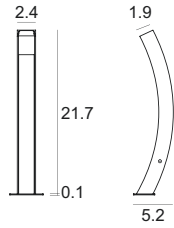

Apache | Bollards | powerLED | Wet location | Driver remote | 7W 180mA

CRI 80

BK Grey	E64262	3000 K	935 lm	W	General	00
Gr BK	E64263	4000 K	978 lm	N		
DarkBrown	E64264					
Sand	E64265					

Power supply options (remote only)

ECO30W-180	SOLO50W-180
0-10V EldoLED ECOdrive 30W for 1 fixture	0-10V EldoLED SOLOdrive 50W for 1-2 fixtures

Accessories

E64210
Tie rods