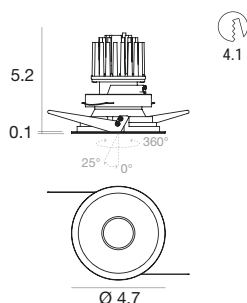

Warp_RJ | Downlight | arrayLED | Damp Location | Driver remote | Adjustable | 15W 400mA

Balance - CRI 92

White	E81262	2700 K	1568 lm	M	Spot	15
Black	E81263	3000 K	1677 lm	W	Medium Flood	30
		3500 K	1677 lm	T	Flood	60
		4000 K	1904 lm	N		

Efficiency - CRI 80

White	E81264	2700 K	1932 lm	M	Spot	15
Black	E81265	3000 K	1932 lm	W	Medium Flood	30
		3500 K	1932 lm	T	Flood	60
		4000 K	2078 lm	N		

Power supply options (remote only)

ECO30W-400

0-10V EldoLED ECOdrive
30W for 1 fixtures

SOLO50W-400

0-10V EldoLED SOLOdrive
50W for 1-2 fixtures

SOLO100W-400

0-10V EldoLED SOLOdrive
100W for 1-4 fixtures

technical
information