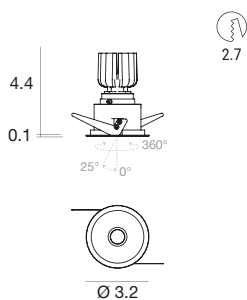

Warp_RJ | Downlight | powerLED | Damp Location | Driver remote | Adjustable | 8W 700mA

Balance - CRI 92

White	E81258	2700 K	689 lm	M	Spot	15
Black	E81259	3000 K	738 lm	W	Medium Flood	30
		3500 K	738 lm	T	Flood	60
		4000 K	796 lm	N		

Efficiency - CRI 80

White	E81260	2700 K	854 lm	M	Spot	15
Black	E81261	3000 K	854 lm	W	Medium Flood	30
		3500 K	854 lm	T	Flood	60
		4000 K	922 lm	N		

Power supply options (remote only)

ECO30W-700

0-10V EldoLED ECOdrive
30W for 1-3 fixtures