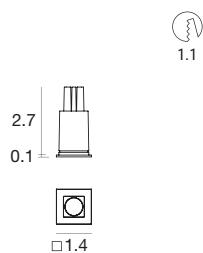

Warp_Q | Downlight | powerLED | Damp Location | Driver remote | 2W 630mA

Balance - CRI 92

White	E90726	2700 K	157 lm	M	Spot	15
Black	E90727	3000 K	179 lm	W	Medium Flood	30
		3500 K	179 lm	T	Flood	60

White	E90730
Black	E90731

Efficiency - CRI 80

White	E90724	2700 K	219 lm	M	Spot	15
Black	E90725	3000 K	233 lm	W	Medium Flood	30
		3500 K	233 lm	T	Flood	60

White	E90728	4000 K	249 lm	N
Black	E90729			

Power supply options (remote only)

ECO30W-630 0-10V EldoLED ECOdrive 30W for 1-10 fixtures	SOLO50W-630 0-10V EldoLED SOLOdrive 50W for 1-16 fixtures	SOLO100W-630 0-10V EldoLED SOLOdrive 100W for 1-32 fixtures