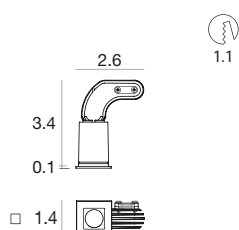

Warp_Q | Downlight | powerLED | Damp Location | Driver remote | 4W 350mA

Balance - CRI 92

White	E90734	2700 K	395 lm	M	Spot	15
Black	E90735	3000 K	423 lm	W	Medium Flood	30
		3500 K	423 lm	T	Flood	60

White	E90738	4000 K	456 lm	N
Black	E90739			

Efficiency - CRI 80

White	E90732	2700 K	490 lm	M	Spot	15
Black	E90733	3000 K	490 lm	W	Medium Flood	30
		3500 K	490 lm	T	Flood	60

White	E90736	4000 K	529 lm	N
Black	E90737			

Power supply options (remote only)

ECO30W-350 0-10V EldoLED ECOdrive 30W for 1-3 fixtures	SOLO50W-350 0-10V EldoLED SOLOdrive 50W for 1-6 fixtures	SOLO100W-350 0-10V EldoLED SOLOdrive 100W for 1-12 fixtures

technical
information