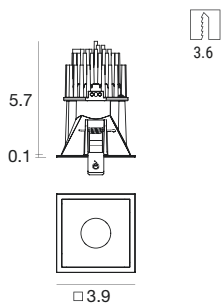

Warp_Q | Downlight | arrayLED | Damp Location | Driver remote | 15W 400mA

Balance - CRI 92

White	E90784	2700 K	1568 lm	M	Spot	15
Black	E90785	3000 K	1677 lm	W	Medium Flood	30
		3500 K	1677 lm	T	Flood	60
White	E90788	4000 K	1804 lm	N		
Black	E90789					

Efficiency - CRI 80

White	E90782	2700 K	1932 lm	M	Spot	15
Black	E90783	3000 K	1932 lm	W	Medium Flood	30
		3500 K	1932 lm	T	Flood	60
White	E90786	4000 K	2078 lm	N		
Black	E90787					

Power supply options (remote only)

ECO30W-400	SOLO50W-400	SOLO100W-400
0-10V EldoLED ECOdrive 30W for 1 fixture	0-10V EldoLED SOLOdrive 50W for 1-2 fixtures	0-10V EldoLED SOLOdrive 100W for 1-4 fixtures