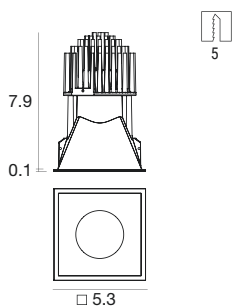

Warp_Q | Downlight | arrayLED | Damp Location | Driver remote | 25W 700mA

Balance - CRI 92

White	E90798	2700 K	2598 lm	M	Spot	15
Black	E90799	3000 K	2794 lm	W	Medium Flood	30
		3500 K	2794 lm	T	Flood	60
White	E90802	4000 K	2990 lm	N		
Black	E90803					

Efficiency - CRI 80

White	E90796	2700 K	3210 lm	M	Spot	15
Black	E90797	3000 K	3431 lm	W	Medium Flood	30
		3500 K	3431 lm	T	Flood	60
White	E90800	4000 K	3431 lm	N		
Black	E90801					

Power supply options (remote only)

SOLO50W-700	SOLO100W-700
0-10V EldoLED SOLOdrive 50W for 1 fixture	0-10V EldoLED SOLOdrive 100W for 1-3 fixtures

technical information