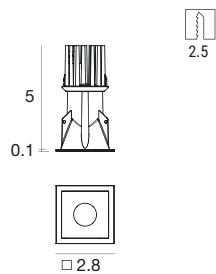

Warp_Q | Downlight | powerLED | Damp Location | Driver remote | 10W 800mA

Balance - CRI 92

White E90770	2700 K	960 lm	M	Spot	15
Black E90771	3000 K	1034 lm	W	Medium Flood	30
	3500 K	1034 lm	T	Flood	60
White E90774	4000 K	1108 lm	N		
Black E90775					

Efficiency - CRI 80

White E90768	2700 K	1108 lm	M	Spot	15
Black E90769	3000 K	1194 lm	W	Medium Flood	30
	3500 K	1194 lm	T	Flood	60
White E90772	4000 K	1280 lm	N		
Black E90773					

Power supply options (remote only)

ECO30W-800 0-10V EldoLED ECOdrive 30W for 1-2 fixtures	SOLO100W-800 0-10V EldoLED SOLOdrive 100W for 1-4 fixtures