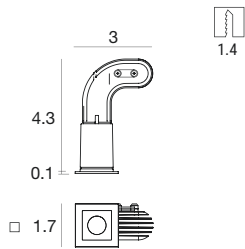

Warp_Q | Downlight | powerLED | Damp Location | Driver remote | 6W 500mA

Balance - CRI 92

White E90756	2700 K	532 lm	M	Spot	15
Black E90757	3000 K	569 lm	W	Medium Flood	30
	3500 K	569 lm	T	Flood	60
White E90760	4000 K	614 lm	N		
Black E90761					

Efficiency - CRI 80

White E90754	2700 K	659 lm	M	Spot	15
Black E90755	3000 K	659 lm	W	Medium Flood	30
	3500 K	659 lm	T	Flood	60
White E90758	4000 K	711 lm	N		
Black E90759					

Power supply options (remote only)

ECO30W-500 0-10V EldoLED ECOdrive 30W for 1-3 fixtures	SOLO50W-500 0-10V EldoLED SOLOdrive 50W for 1-6 fixtures	SOLO100W-500 0-10V EldoLED SOLOdrive 100W for 1-12 fixtures