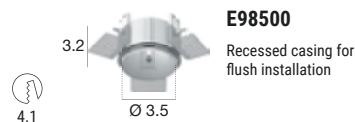

Recessed casing required

technical information