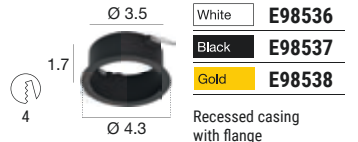

Recessed casing required

technical information