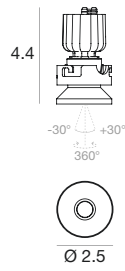

Epitax_J | Downlight | powerLED | Damp Location | Driver remote | Adjustable | 8W 700mA

Balance - CRI 92

White	E80644	2700 K	689 lm	M	Spot	15
Black	E80645	3000 K	738 lm	W	Medium Flood	30
Gold	E80758	3500 K	738 lm	T	Flood	60
		4000 K	796 lm	N		

Efficiency - CRI 80

White	E80642	2700 K	854 lm	M	Spot	15
Black	E80643	3000 K	854 lm	W	Medium Flood	30
Gold	E80757	3500 K	854 lm	T	Flood	60
		4000 K	922 lm	N		

Power supply options (remote only)

ECO30W-700

0-10V EldoLED ECOdrive
30W for 1-3 fixtures

SOLO50W-700

0-10V EldoLED SOLOdrive
50W for 1-4 fixtures

SOLO100W-700

0-10V EldoLED SOLOdrive
100W for 1-8 fixtures