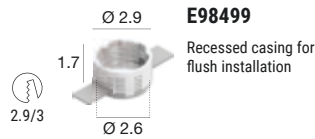

Recessed casing required