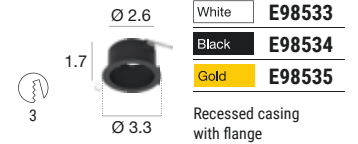

Efficiency - CRI 80

White	<b>E80642</b>	2700 K	854 lm	<b>M</b>	Spot	<b>15</b>
Black	<b>E80643</b>	3000 K	854 lm	<b>W</b>	Medium Flood	<b>30</b>
Gold	<b>E80757</b>	3500 K	854 lm	<b>T</b>	Flood	<b>60</b>
		4000 K	922 lm	<b>N</b>		

Power supply options (remote only)

**ECO30W-700**

0-10V EldoLED ECOdrive  
30W for 1-3 fixtures

**SOLO50W-700**

0-10V EldoLED SOLOdrive  
50W for 1-4 fixtures

**SOLO100W-700**

0-10V EldoLED SOLOdrive  
100W for 1-8 fixtures

Recessed casing required

Epitax\_J | Downlight | powerLED | Damp Location | Driver remote | Adjustable | 15W 400mA

Balance - CRI 92

White	<b>E80648</b>	2700 K	1568 lm	<b>M</b>	Spot	<b>15</b>
Black	<b>E80649</b>	3000 K	1677 lm	<b>W</b>	Medium Flood	<b>30</b>
Gold	<b>E80760</b>	3500 K	1677 lm	<b>T</b>	Flood	<b>60</b>
		4000 K	1804 lm	<b>N</b>		

Efficiency - CRI 80

White	<b>E80646</b>	2700 K	1932 lm	<b>M</b>	Spot	<b>15</b>
Black	<b>E80647</b>	3000 K	1932 lm	<b>W</b>	Medium Flood	<b>30</b>
Gold	<b>E80759</b>	3500 K	1932 lm	<b>T</b>	Flood	<b>60</b>
		4000 K	2078 lm	<b>N</b>		