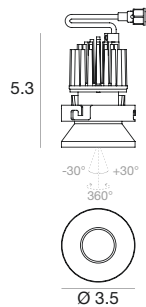

Epitax_J | Downlight | powerLED | Damp Location | Driver remote | Adjustable | 15W 400mA

Balance - CRI 92

White	E80648	2700 K	1568 lm	M	Spot	15
Black	E80649	3000 K	1677 lm	W	Medium Flood	30
Gold	E80760	3500 K	1677 lm	T	Flood	60
		4000 K	1804 lm	N		

Efficiency - CRI 80

White	E80646	2700 K	1932 lm	M	Spot	15
Black	E80647	3000 K	1932 lm	W	Medium Flood	30
Gold	E80759	3500 K	1932 lm	T	Flood	60
		4000 K	2078 lm	N		

Power supply options (remote only)

ECO30W-400

0-10V EldoLED ECOdrive
30W for 1 fixture

SOLO50W-400

0-10V EldoLED SOLOdrive
50W for 1-2 fixtures

SOLO100W-400

0-10V EldoLED SOLOdrive
100W for 1-4 fixtures