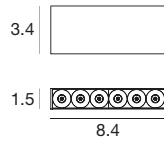

Cell_C | Ceiling lights | 6 x powerLEDs 1.5W | Driver remote | 9W 500mA

CRI 80*/92

Wh Bk E65192	2700 K	804 lm	M	Spot	15
Black E65193	3000 K	918 lm	W	Medium Flood	30
	3500 K	918 lm	T	Flood	45
	4000 K*	1278 lm	N		

Power supply options (remote only)

ECO30W-500	SOLO100W-500
0-10V EldoLED ECOdrive 30W for 1-2 fixtures	0-10V EldoLED SOLOdrive 100W for 1-4 fixtures

technical information