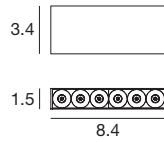

Cell_C | Ceiling lights | 6 x powerLEDs 1.5W | Driver remote | 9W 500mA

CRI 80*/92

Wh Bk	E65192	2700 K	804 lm	M	Spot	15
Black	E65193	3000 K	918 lm	W	Medium Flood	30
		3500 K	918 lm	T	Flood	45
		4000 K*	1278 lm	N		

Power supply options (remote only)

ECO30W-500	SOLO100W-500
0-10V EldoLED ECOdrive 30W for 1-2 fixtures	0-10V EldoLED SOLOdrive 100W for 1-4 fixtures