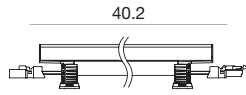

Materials

Aluminum body
Polycarbonate diffuser

Archicove | Linear profiles | 24V | topLED | Driver remote | Tilttable | Asymmetric

CRI 80 - 9W

Anod. Al.	E94110	2700 K	979 lm	M	Medium Flood	30
		3000 K	1044 lm	W	Flood	60
		3500 K	1044 lm	T	General	00
		4000 K	1092 lm	N	Asymmetric	07