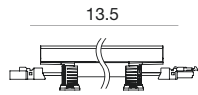

Materials

Aluminum body
Polycarbonate diffuser

Archicove | Linear profiles | 24V | topLED | Driver remote | Tilttable | Asymmetric

CRI 80 - 9W

Anod. Al.	E94110	2700 K	979 lm	M	Medium Flood	30
		3000 K	1044 lm	W	Flood	60
		3500 K	1044 lm	T	General	00
		4000 K	1092 lm	N	Asymmetric	07