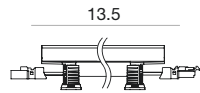

Archicove RGBW | Linear profiles | 24V | topLED | Driver remote | Tilttable | Asymmetric

CRI 80 - 6.5W

Anod. Al.	E90523	RGBW natural white	Q	Medium Flood	30
		RGBW warm white	V	Flood	60
				General	00
				Asymmetric	07

CRI 80 - 19W

Anod. Al.	E90524	RGBW natural white	Q	Medium Flood	30
		RGBW warm white	V	Flood	60
				General	00
				Asymmetric	07

Power supply options (remote only)

EL96-DMX

LED Driver 96W, 24VDC, 120-277VAC, +EldoLED
LINEARdrive LIN100D2 DMX/Sequencer Interface for
RGB fixtures, remote mounted, supplied in a Dry Location
Enclosure. DMX Control not included/order separately.

Cables

E98715
Supply
24V DC
9.84 in
Male 2 pin
0.08 x 0.06 in²

E98718
Extension
24V DC
39.37 in
Male-Female 2 pin
0.08 x 0.06 in²

E98878
DMX
direction wire

E98988
DMX sealing
adaptor

Accessories

E98699
Steel support plate
For 13.46 in

E98781
Steel support plate
For 40.24 in