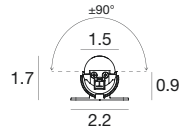

Materials

Aluminum body
Polycarbonate diffuser

Archicove | Linear profiles | 24V | topLED | Driver remote | Tilttable | Asymmetric

CRI 80 - 9W

Anod. Al.	E94110	2700 K	979 lm	M	Medium Flood	30
		3000 K	1044 lm	W	Flood	60
		3500 K	1044 lm	T	General	00
		4000 K	1092 lm	N	Asymmetric	07