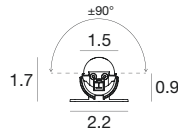

E98699

Steel support plate
For 13.46 in

E98781

Steel support plate
For 40.24 in

Archicove RGBW | Linear profiles | 24V | topLED | Driver remote | Tilttable | Asymmetric

CRI 80 - 6.5W

Anod. Al.	E90523	RGBW natural white	Q	Medium Flood	30
		RGBW warm white	V	Flood	60
				General	00
				Asymmetric	07