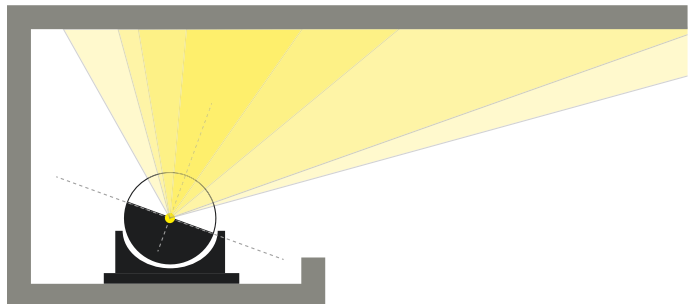

E98781
Steel support plate
For 40.24 in

Equipment equipped with male and female connectors, conceived for quick installation of a continuous row.

Precise light beam adjustment option by setting the rotation angle of the LED profile.