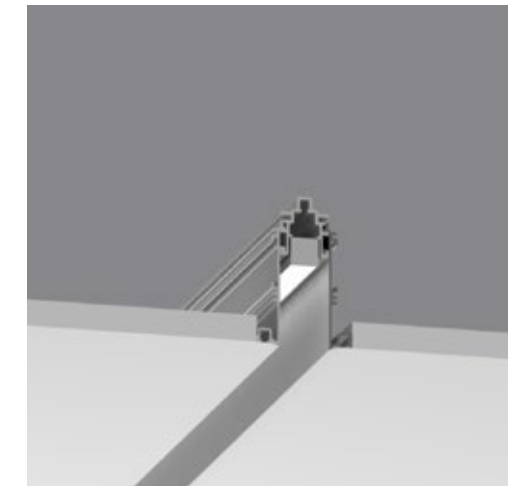

20 Linear Perimeter Flush

20 Linear Perimeter Regressed

20 Linear Flush

20 Linear Regressed

Housing

Optics

Mounting