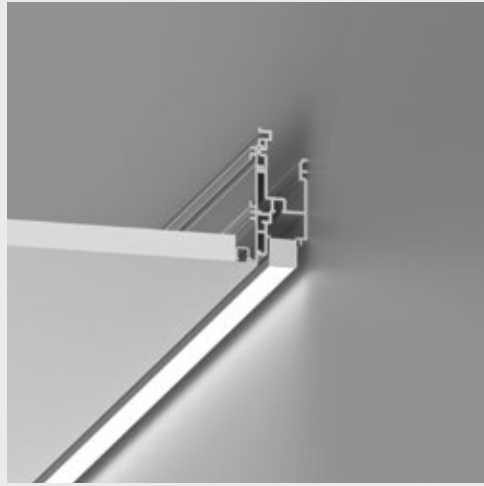

20 Linear Perimeter Flush

20 Linear Perimeter Regressed

20 Linear Flush

20 Linear Regressed

Housing

Optics

Mounting