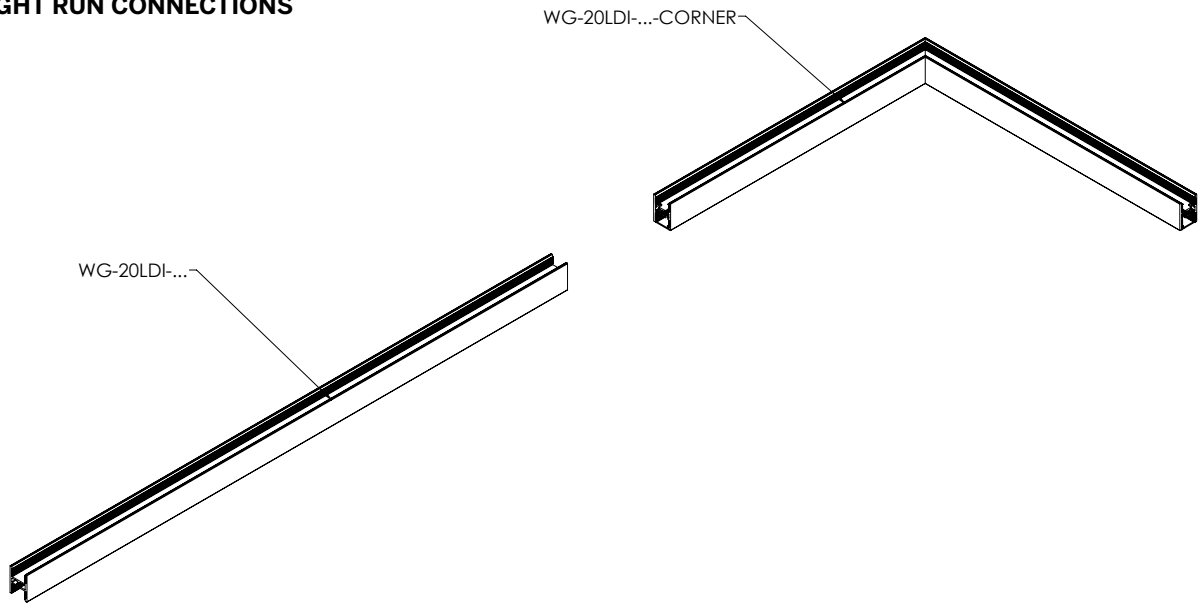

20 Linear Direct / Indirect Surface Wall Details

PATTERN INSIDE (PI)

WG-20LDI-SW-PI-..

PATTERN OUTSIDE (PO)

WG-20LDI-SW-PO-..

PATTERN INSIDE CORNER (PI)

WG-20LDI-SW-PI-..

Mitered / Welded Housing
Mitered Lens (OD, SD, MPL)

Mitered / Welded Haousing
Butted Lens (LL45)

Mitered / Welded Housing
Butted Lens (NL16)

PATTERN OUTSIDE CORNER (PO)

WG-20LDI-SW-PO-..

Mitered / Welded Housing
Mitered Lens (OD, SD, MPL)

Mitered / Welded Haousing
Butted Lens (LL45)

Mitered / Welded Housing
Butted Lens (NL16)

20 Linear Direct / Indirect Surface Wall Details

CORNER + STRAIGHT RUN CONNECTIONS

MOUNTING