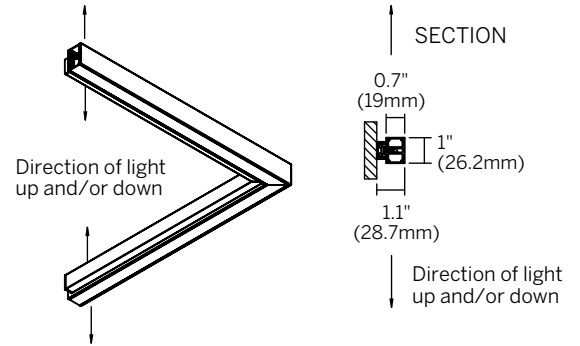

20 Linear Direct / Indirect Surface Wall Details

PATTERN INSIDE (PI)

WG-20LDI-SW-PI-..

PATTERN OUTSIDE (PO)

WG-20LDI-SW-PO-..

PATTERN INSIDE CORNER (PI)

WG-20LDI-SW-PI-..

Mitered / Welded Housing
Mitered Lens (OD, SD, MPL)

Mitered / Welded Housing
Butted Lens (NL16)

20 Linear Direct / Indirect Surface Wall Details

CORNER + STRAIGHT RUN CONNECTIONS

MOUNTING