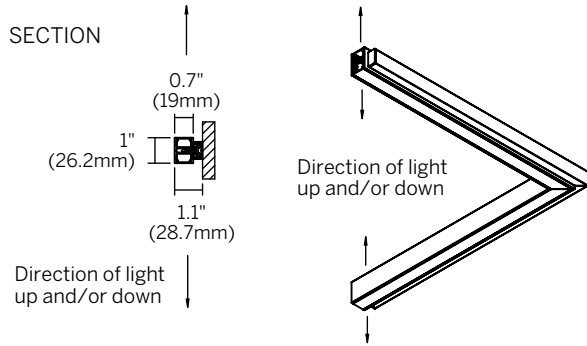

20 Linear Direct / Indirect Surface Wall Details

PATTERN INSIDE (PI)

WG-20LDI-SW-PI-..

PATTERN OUTSIDE (PO)

WG-20LDI-SW-PO-..

PATTERN INSIDE CORNER (PI)

WG-20LDI-SW-PI-..

Mitered / Welded Housing
Mitered Lens (OD, SD, MPL)

Mitered / Welded Housing
Butted Lens (NL16)

20 Linear Direct / Indirect Surface Wall Details

CORNER + STRAIGHT RUN CONNECTIONS

MOUNTING