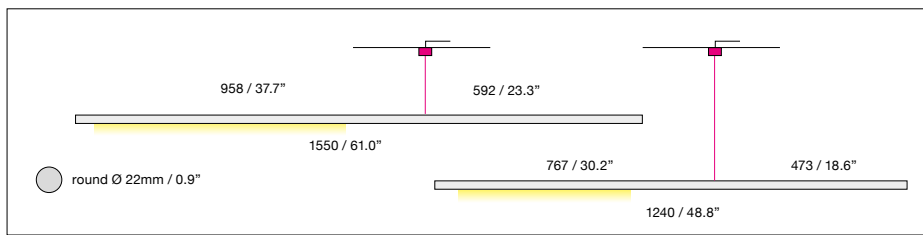

PALITO

Housing: Pendant light, aluminum housing
 Design: Ulrich Sattler | Michael Schmidt, Code2design

	Size: Ø / L mm	Inches	LED Watt	Lumen ¹	Weight ² kg / lbs	Item No.	LED	Dimming	LED	Finishes	Power Supply cable	Mounting Version
SIZE	Ø 22 / L 1240	Ø 0.9 / L 48.8"	15	1760	1.4 / 3.1	1541.	x x x.	x x.	x x.	x x.	x x x.	x
	Ø 22 / L 1550	Ø 0.9 / L 61.0"	22	2640	2 / 4.4	1542.	x x.	x x.	x x.	x x.	x x x.	x
LED 36V CRI > 90	 	Warm-white	3000 K	(Standard)	x x x.	30.	x x.	x x.	x x.	x x x.	x	
		Neutral-white	4000 K	(Optional)	x x x.	40.	x x.	x x.	x x.	x x x.	x	
		Extra warm-white	2700 K	(Optional)	x x x.	27.	x x.	x x.	x x.	x x x.	x	
Dimming	 Without Dimmer		(Standard)		x x x.	x x.	01.	00.	x x.	x x x.	x	
Finishes	 66 brushed anodized bronze	Optional	 22 polished aluminum	 62 brushed anodized black	 65 brushed anodized champ. gold	x x x.	x x.	x x.	x x.	. .	x x x.	x
Power Supply Cable (Standard)	 Z 80 Black					x x x.	x x.	x x.	x x.	x x.	Z80.	x
Mounting Version	 F Height adjustable on canopy Standard 1-point straight suspension (2000 mm / 78.7" max.) with integral driver in canopy DB90/94.	 R Ceiling cutout Ø 68 mm / 2.7"				x x x.	x x.	x x.	x x.	x x.	x x x.	F
	 DA 80 Mounting version R, Ceiling cutout Ø 68 mm / 2.7" Cover Ø 80 mm 3.1", installation depth 80 mm / 3.1" Color white 9003 Driver to be placed to a 5" junction box.					x x x.	x x.	x x.	x x.	x x.	x x x.	R

Dimensions of canopy

Type Size mm / inch

DB 90/94 **Mounting version F (Standard)**
 Ø 90 / H 94 mm / 3.5 x 2.0"
 Color black (10), white on request
 Mounts to 4" junction box.

DA 80 **Mounting version R, Ceiling cutout Ø 68 mm / 2.7"**
 Cover Ø 80 mm 3.1", installation depth 80 mm / 3.1"
 Color white 9003
 Driver to be placed to a 5" junction box.

Luminaire can be tilted to the desired position by adjusting the counterweight knurled-screw.