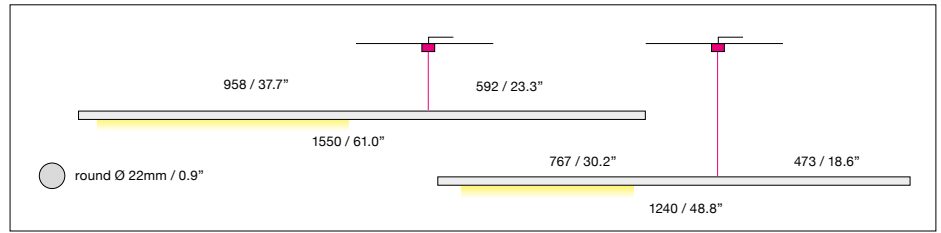

## PALITO

Housing: Pendant light, aluminum housing  
 Design: Ulrich Sattler | Michael Schmidt, Code2design

	Size: Ø / L mm	Inches	LED Watt	Lumen <sup>1</sup>	Weight <sup>2</sup> kg / lbs	Item No.	LED	Dimming	LED	Finishes	Power Supply cable	Mounting Version
<b>SIZE</b>	Ø 22 / L 1240	Ø 0.9 / L 48.8"	15	1760	1.4 / 3.1	<b>1541.</b>	x x x.	x x x.	x x x.	x x x.	x x x x.	x
	Ø 22 / L 1550	Ø 0.9 / L 61.0"	22	2640	2 / 4.4	<b>1542.</b>	x x x.	x x x.	x x x.	x x x.	x x x x.	x
<b>LED</b> 36V CRI > 90	 	<b>Warm-white</b>	<b>3000 K</b>	<b>(Standard)</b>	x x x.	<b>30.</b>	x x x.	x x x.	x x x.	x x x x.	x	
		<b>Neutral-white</b>	<b>4000 K</b>	<b>(Optional)</b>	x x x.							
		<b>Extra warm-white</b>	<b>2700 K</b>	<b>(Optional)</b>	x x x.							
<b>Dimming</b>	 <b>Without Dimmer</b>		<b>(Standard)</b>		x x x x.	x x x.	<b>01.</b>	<b>00.</b>	x x x.	x x x x.	x	
<b>Finishes</b>	 <b>66</b> brushed anodized bronze	Optional	 <b>60</b> silver anodized brushed	 <b>62</b> brushed anodized black	 <b>65</b> brushed anodized champ. gold	x x x x.	x x x.	x x x.	x x x.	. .	x x x x.	x
<b>Power Supply Cable</b> (Standard)	 <b>Z 80</b> Black					x x x x.	x x x.	x x x.	x x x.	x x x.	<b>Z80.</b>	x
<b>Mounting Version</b>	 <b>F</b> Height adjustable on canopy <b>Standard</b> 1-point straight suspension (2000 mm / 78.7" max.) with integral driver in canopy DB90/94.	 <b>R</b> Ceiling cutout Ø 68 mm / 2.7"				x x x x.	x x x.	x x x.	x x x.	x x x.	x x x x.	<b>F</b>
	 <b>DA 80</b> 1-point straight suspension (2000 mm / 78.7" max.) with DA80 canopy and remote mounted driver.					x x x x.	x x x.	x x x.	x x x.	x x x.	x x x x.	<b>R</b>

**Dimensions of canopy**  
 Type      Size mm / inch  
**DB 90/94**    **Mounting version F (Standard)**  
 Ø 90 / H 94 mm / 3.5 x 2.0"  
**Color black (10), white on request**  
 Mounts to 4" junction box.